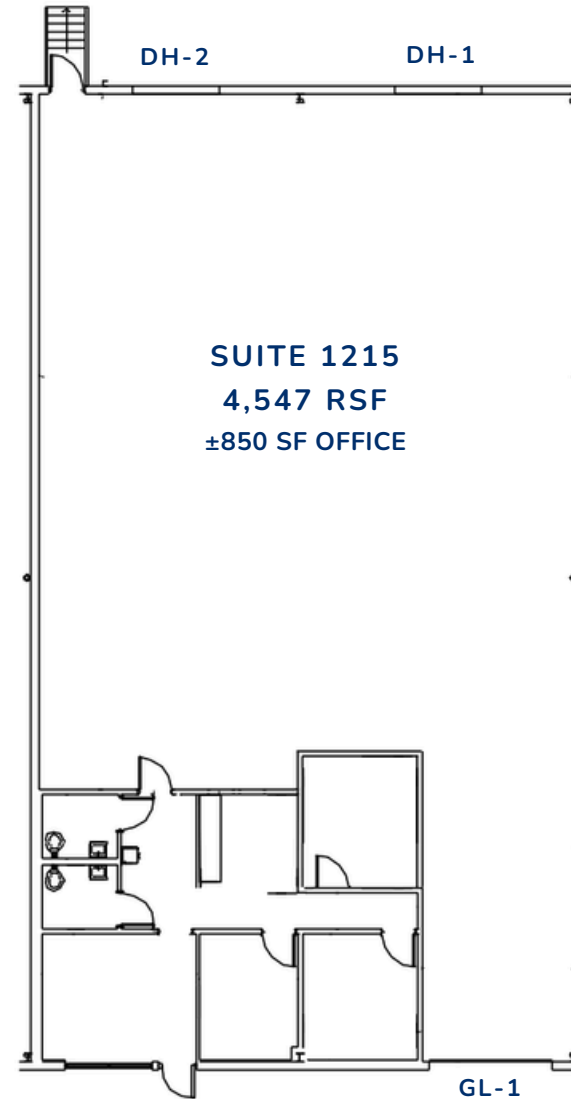

SUITE 1215

4,547 RSF

AVAILABLE: IMMEDIATELY

± 18% OFFICE

CLEAR HEIGHT: 21'

CROSS DOCK
2 DOCK HIGH
1 DRIVE - IN

POWER: 400 AMPS

SPRINKLERS: YES

MAKE-READY COMPLETE

JASON SCHNITTGER

210.836.6633

JSCHNITTGER@STREAMREALTY.COM

PARKER BYRD

336.344.8067

PARKER.BYRD@STREAMREALTY.COM