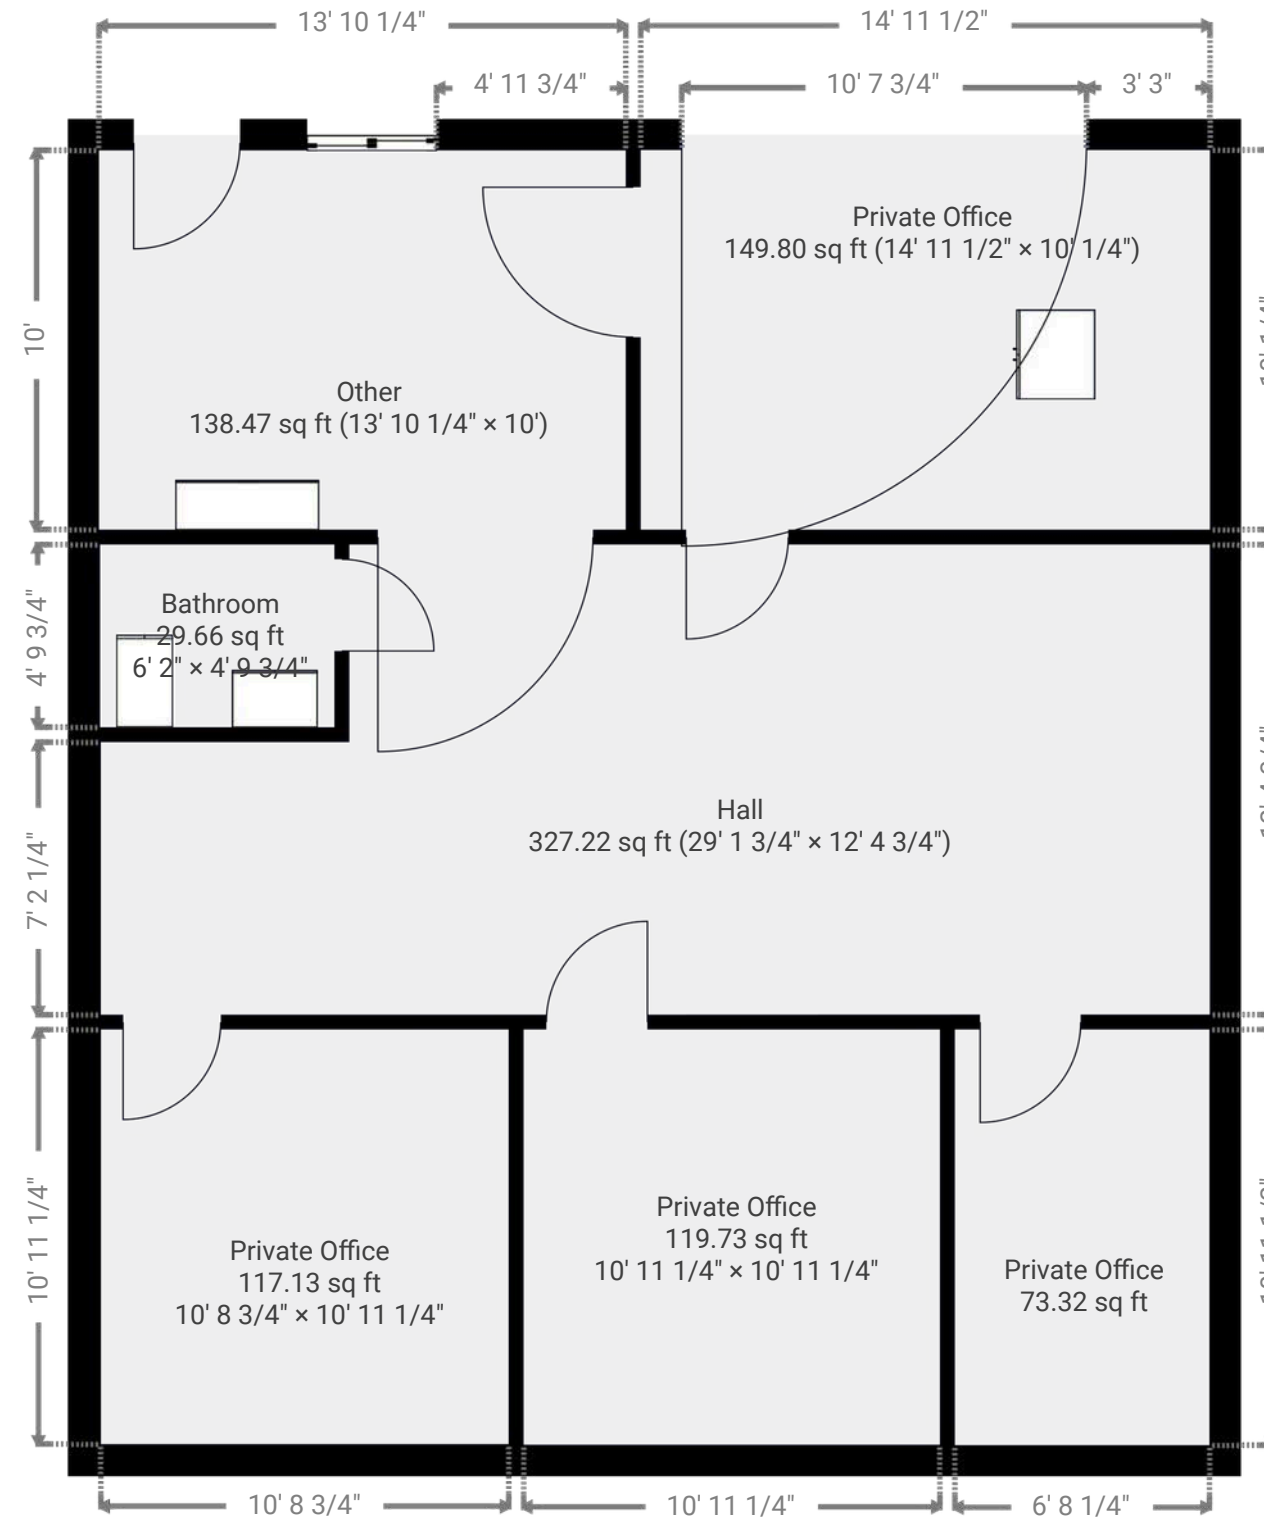

Unit 611

Approximate Total :1053 sqft

Unit 615

Approximate Total :1150 sqft

Unit 619

Approximate Total :2310sqft•

Unit 621

Approximate Total :1089 sq ft

Unit 625

Approximate Total :1053sq ft