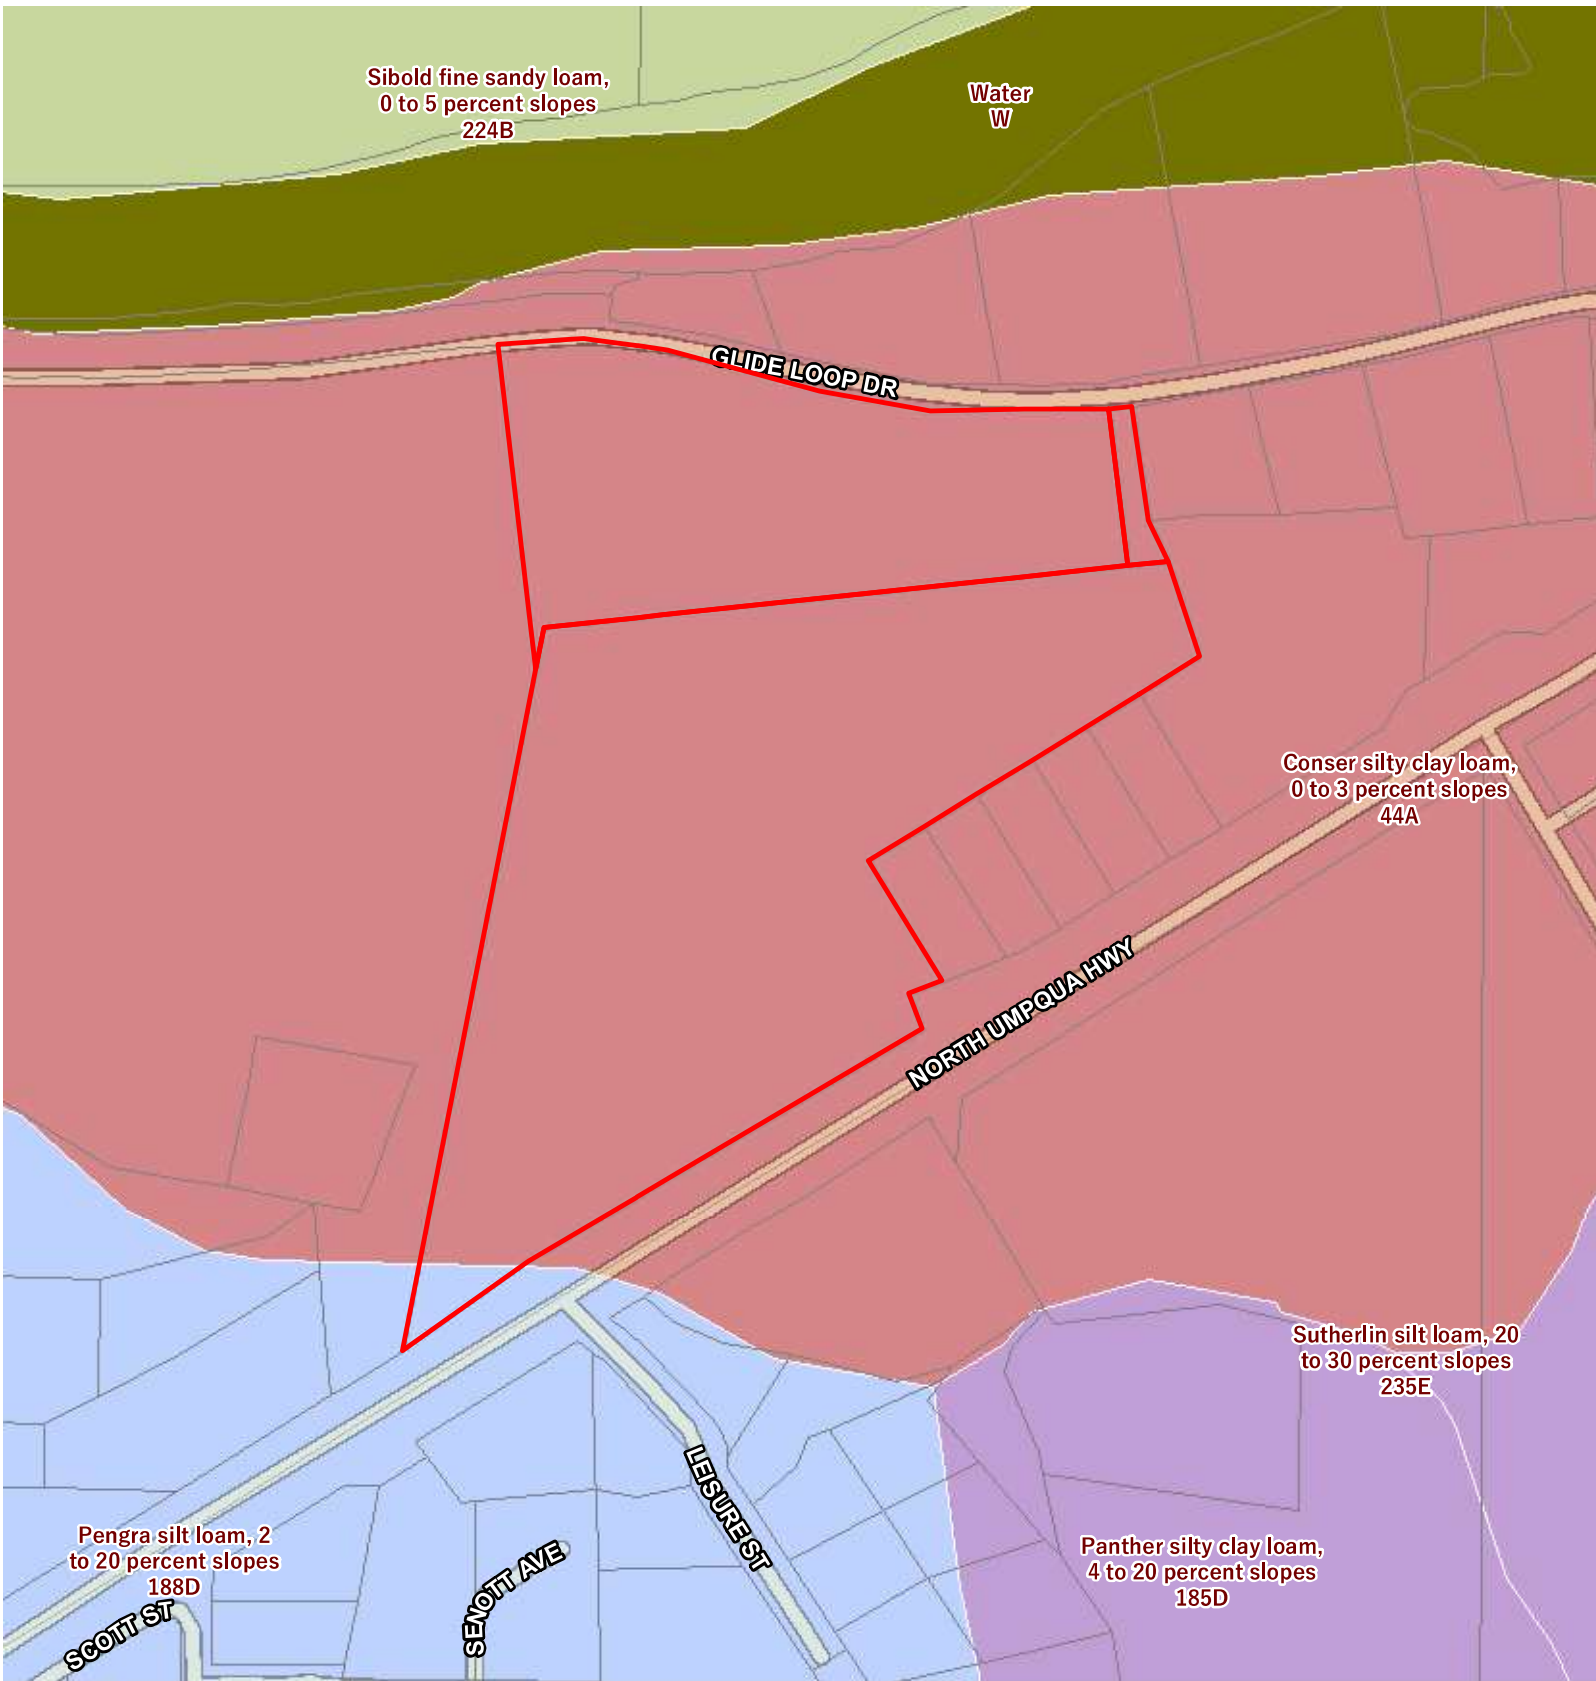

Taxlot

Subject

Taxlot

Aerial

Subject

Taxlot

Aerial

Subject

Taxlot

Community

-  High School
-  Middle School
-  Elementary School
-  Water Feature
-  Health Care
-  Fire Station
-  Library
-  City Limits
-  Parks

Zoning

Subject

Taxlot

Natural Features

- Contour
 1% Annual Chance Flood
 0.2% Annual Chance Flood
 Special Floodway
- Wetlands
 Area of Undetermined Flood
 Regulatory Floodway
- Area with Reduced Risk Due to Levee
 Future Conditions 1% Annual Chance Flood Hazard

Aspect

Soil

Subject

Taxlot