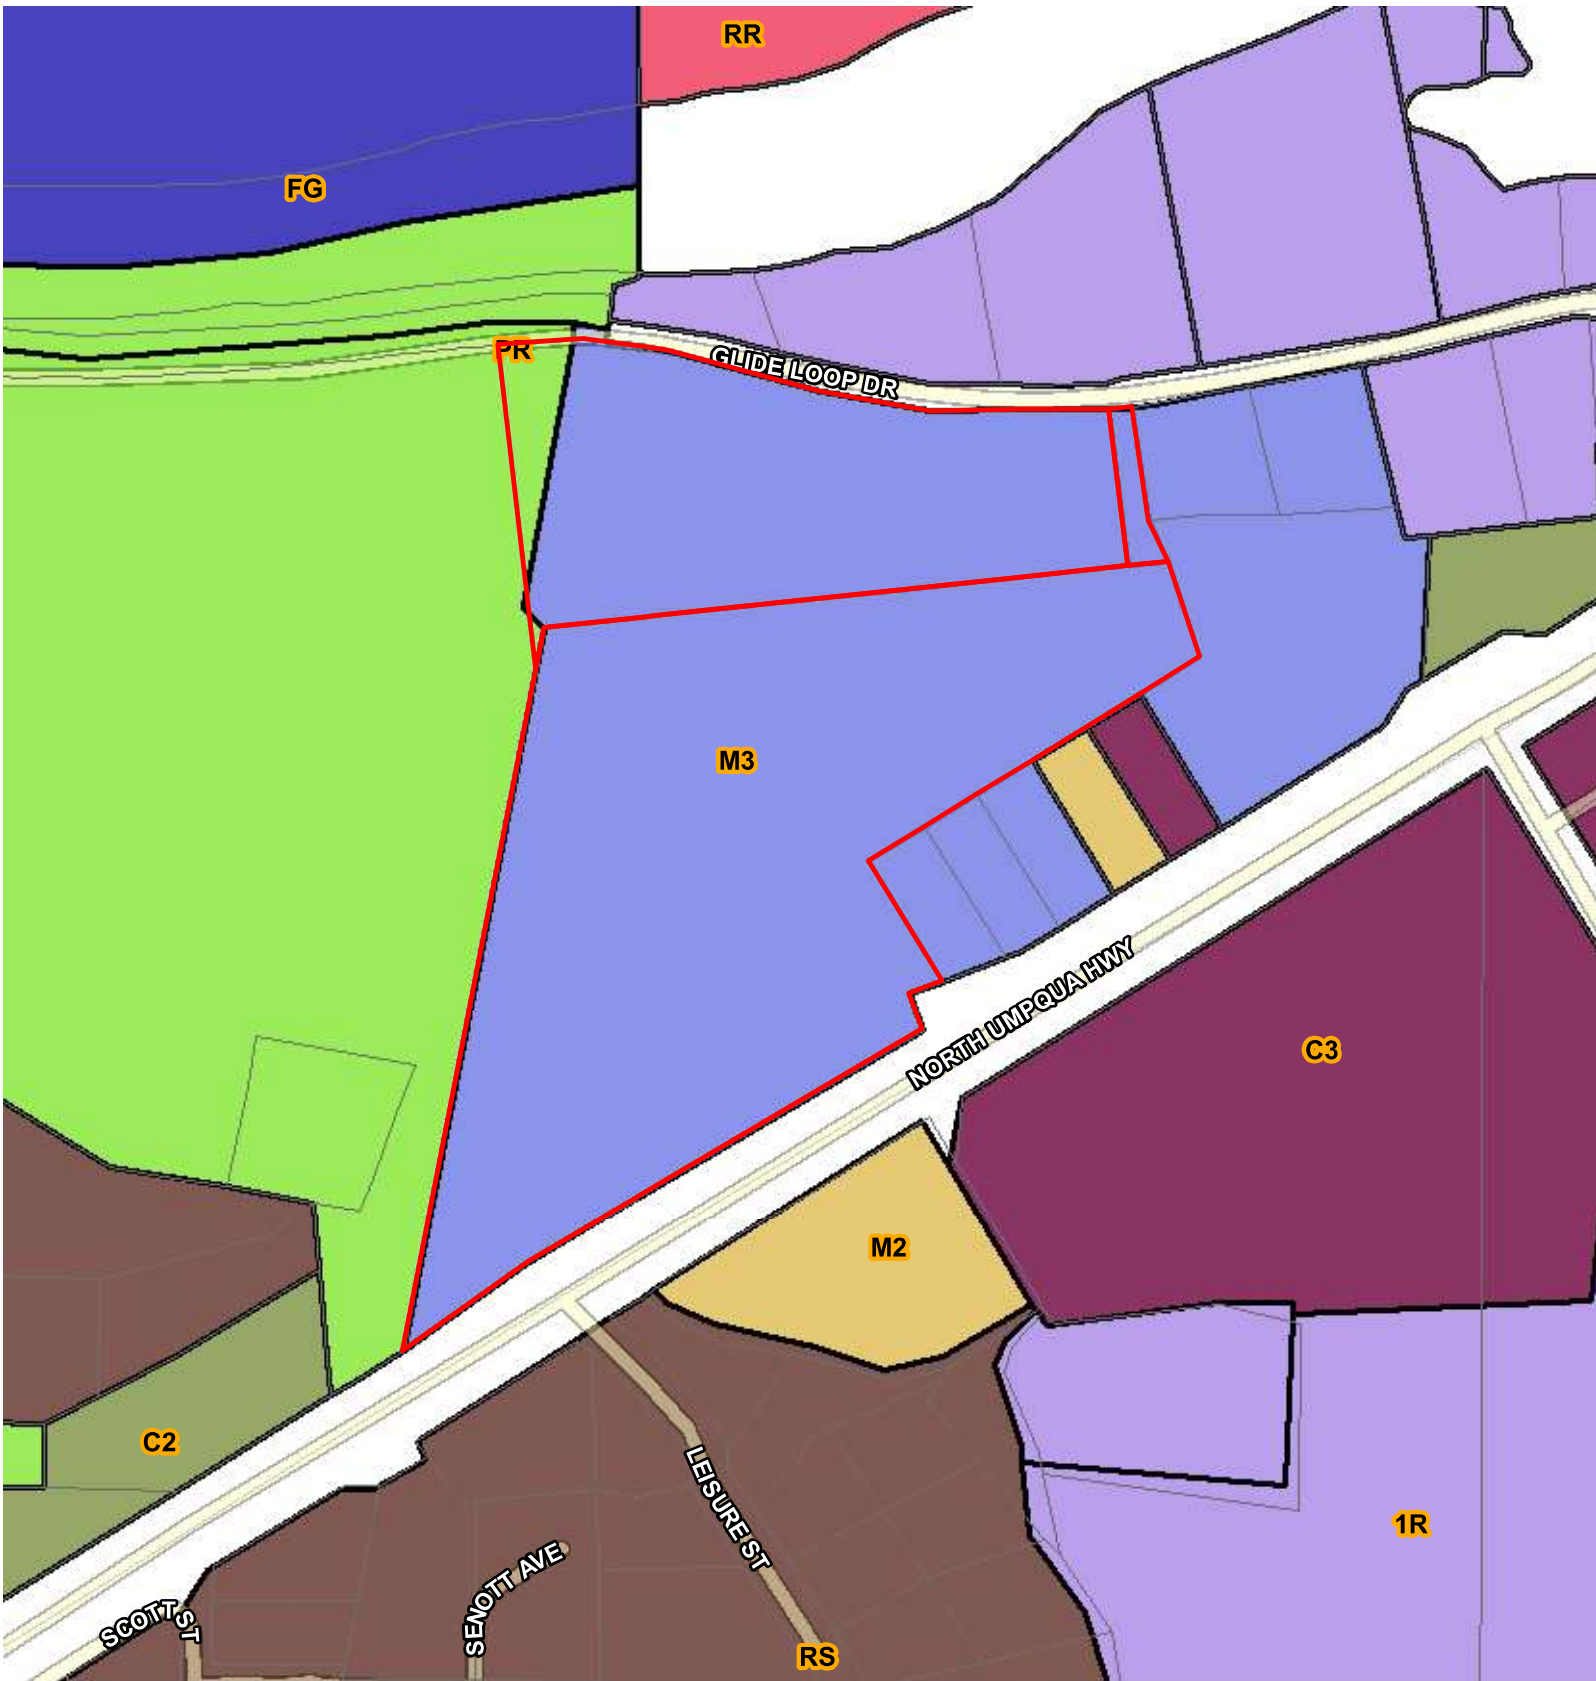

Taxlot

Subject

Taxlot

Aerial

Subject

Taxlot

Aerial

Subject

Taxlot

Community

-  High School
-  Middle School
-  Elementary School
-  Water Feature
-  Health Care
-  Fire Station
-  Library
-  City Limits
-  Parks

Zoning

Subject

Taxlot

Natural Features

- Contour
 1% Annual Chance Flood
 0.2% Annual Chance Flood
 Special Floodway
- Wetlands
 Area of Undetermined Flood
 Regulatory Floodway
- Area with Reduced Risk Due to Levee
 Future Conditions 1% Annual Chance Flood Hazard

Aspect

Soil

Subject

Taxlot