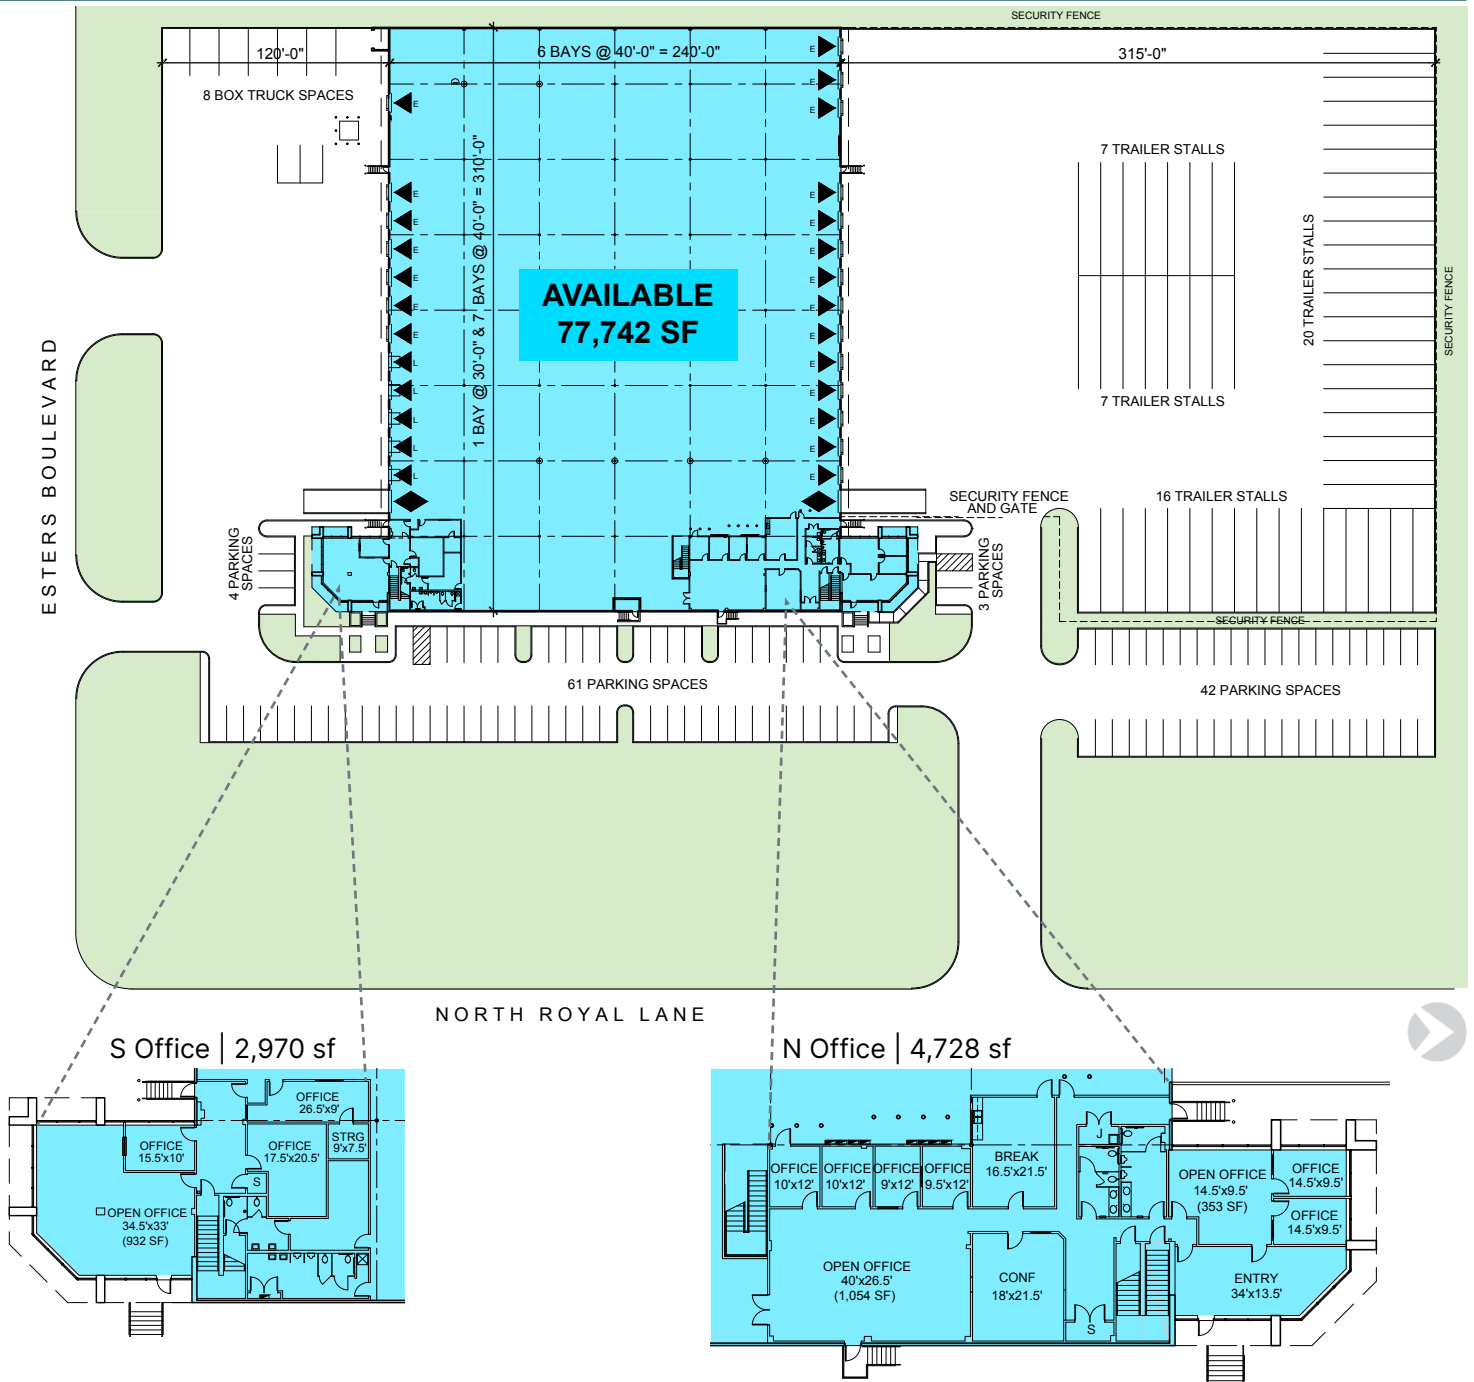

Unlock the full potential of your warehouse with one strategic, single-source partner.

NAI Robert Lynn
Tyson Erwin, SIOR
terwin@nairl.com
ph +1 214 256 7127
cell +1 214 514 6993

NAI Robert Lynn
Brian Denning
bdenning@nairl.com
ph +1 214 256 7184
cell +1 314 578 9716

Prologis
Keesha Partida
kpartida@prologis.com
ph +1 972 884 9224
cell +1 214 533 1161
prologis.com