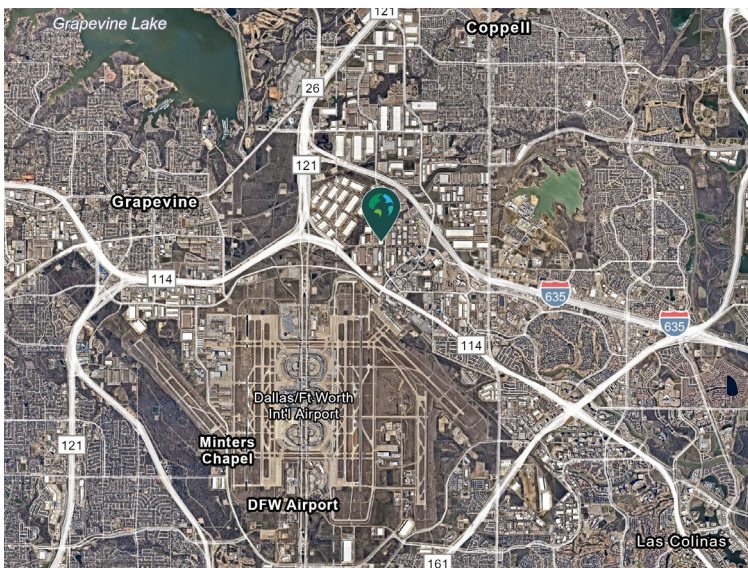

**1100 Royal Lane
Irving, TX 75063**

**Prologis Freeport
Distribution Center 7**

- Easy access to I-635, Highway 114, and DFW Airport
- Stand alone building
- Cross dock configuration
- ±1.5 acres of fenced parking/outside storage