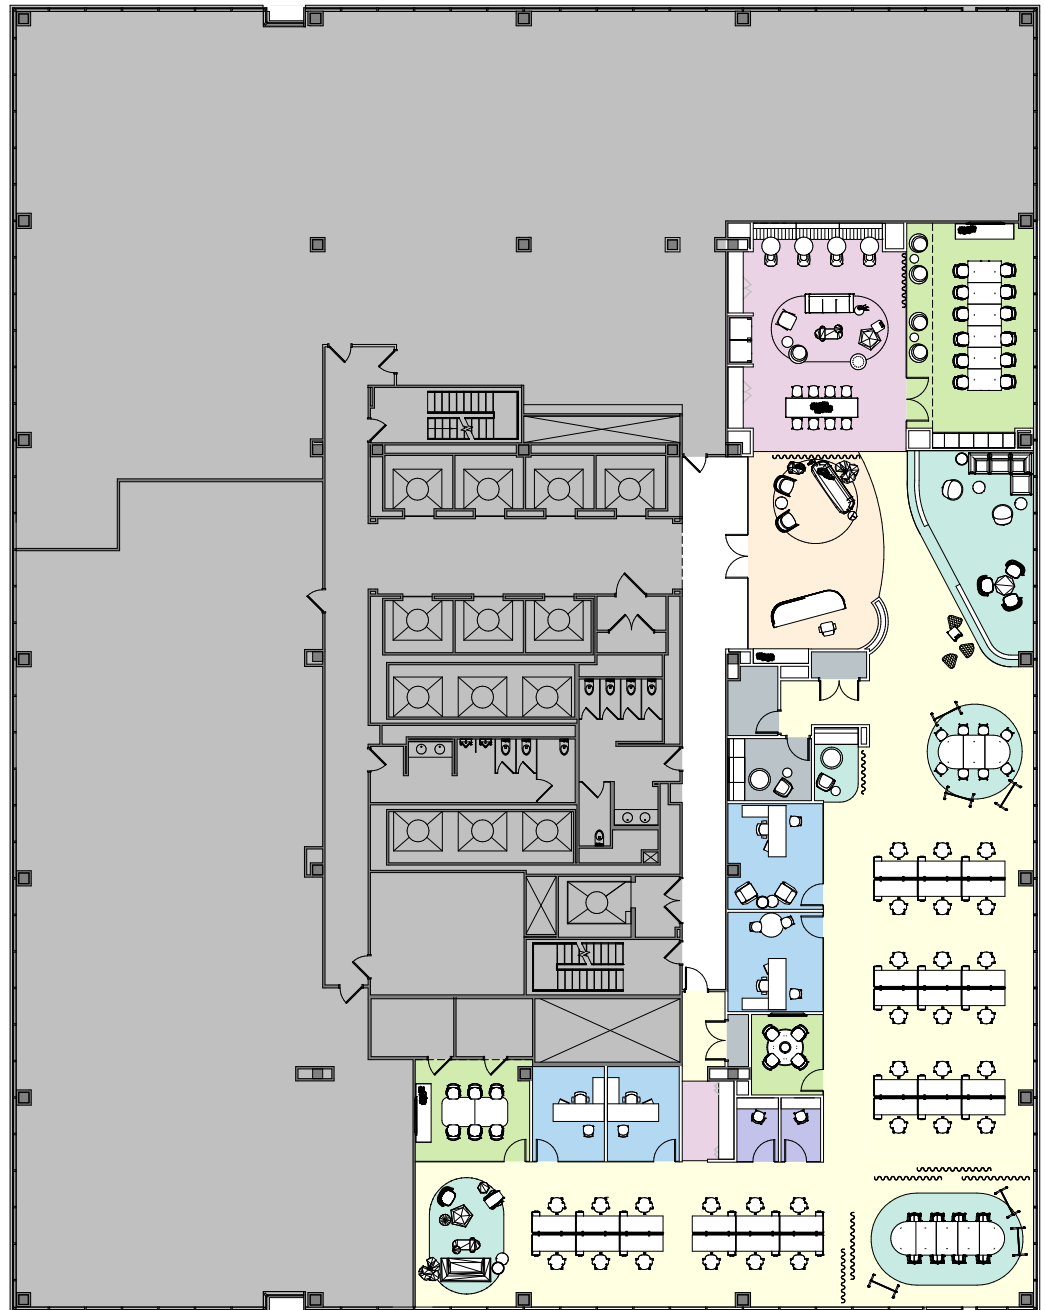

STE 915

9,828 SF /// Open Concept Plan

Click here to take a tour with
 VTS | Marketplace

ERIC MYERS
312.881.7017

KATHLEEN BERTRAND
312.881.7046

KATIE STEELE
312.881.7062