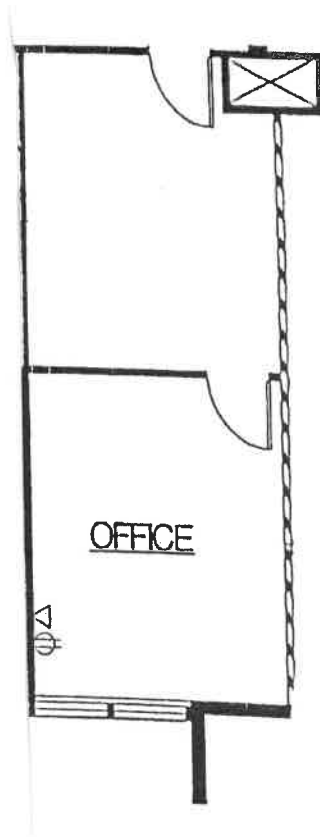

FLOOR PLAN

NOTE: Not to scale

Skypark Circle
17880 Skypark Circle
Suite 280
433 Rentable Square Feet