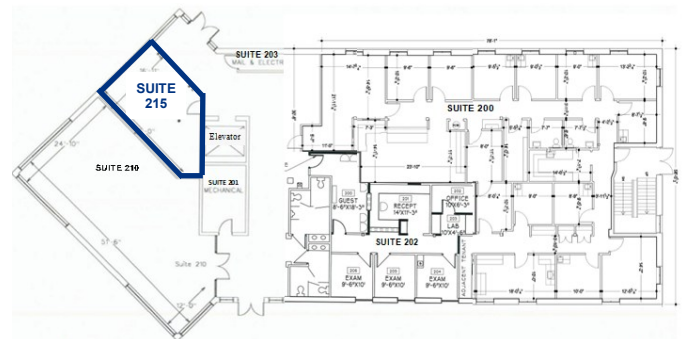

Leased & Managed By:

469 SF

29425 Northwestern Hwy., Southfield, MI 48034
Suite 215

Location Overview

www.ari-el.com

29355 Northwestern Hwy., Suite 301, Southfield, MI 48034

248-557-3800