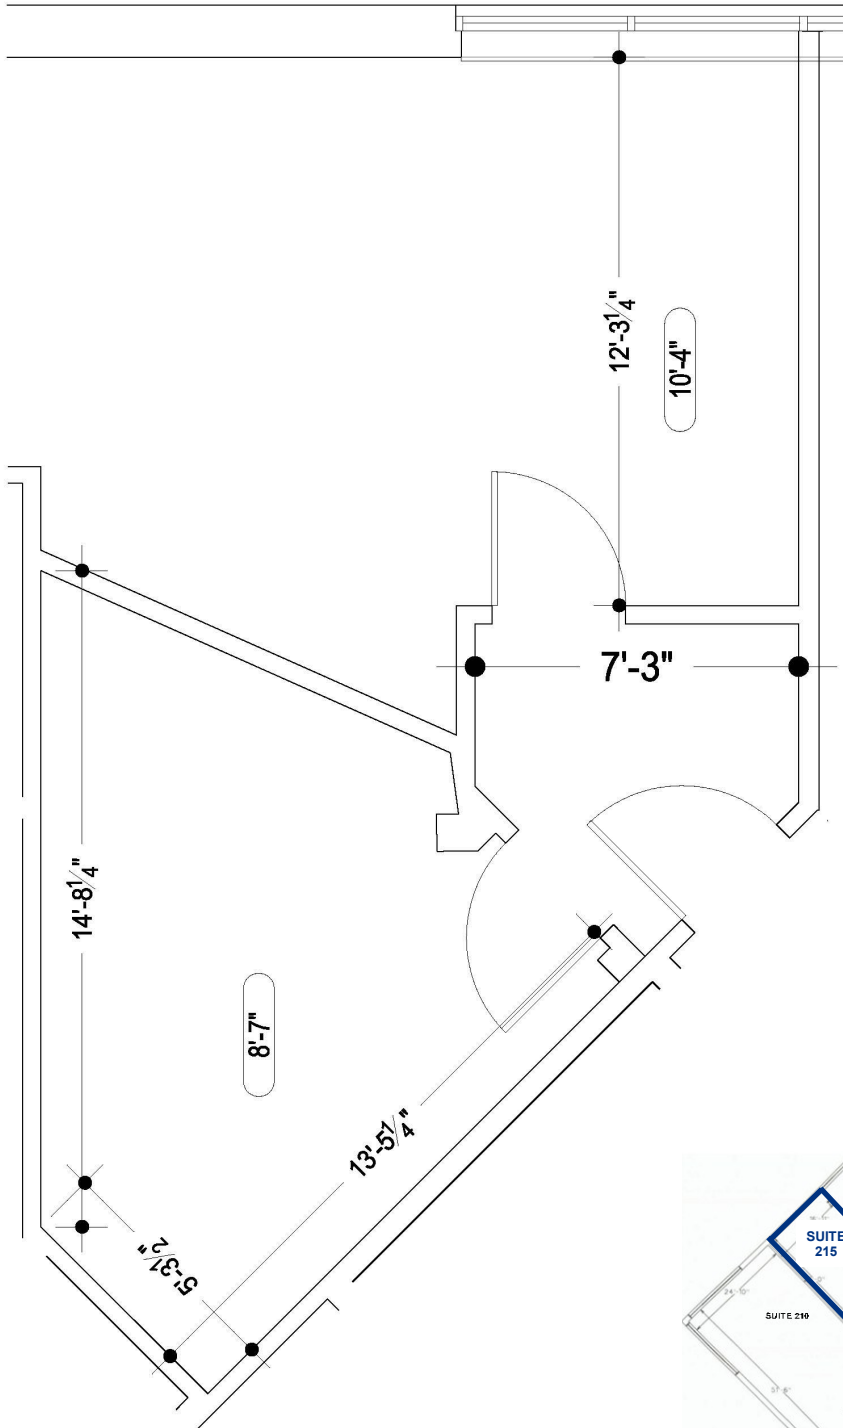

Leased & Managed By:

469 SF

29425 Northwestern Hwy., Southfield, MI 48034
Suite 215

Location Overview

www.ari-el.com

29355 Northwestern Hwy., Suite 301, Southfield, MI 48034

248-557-3800