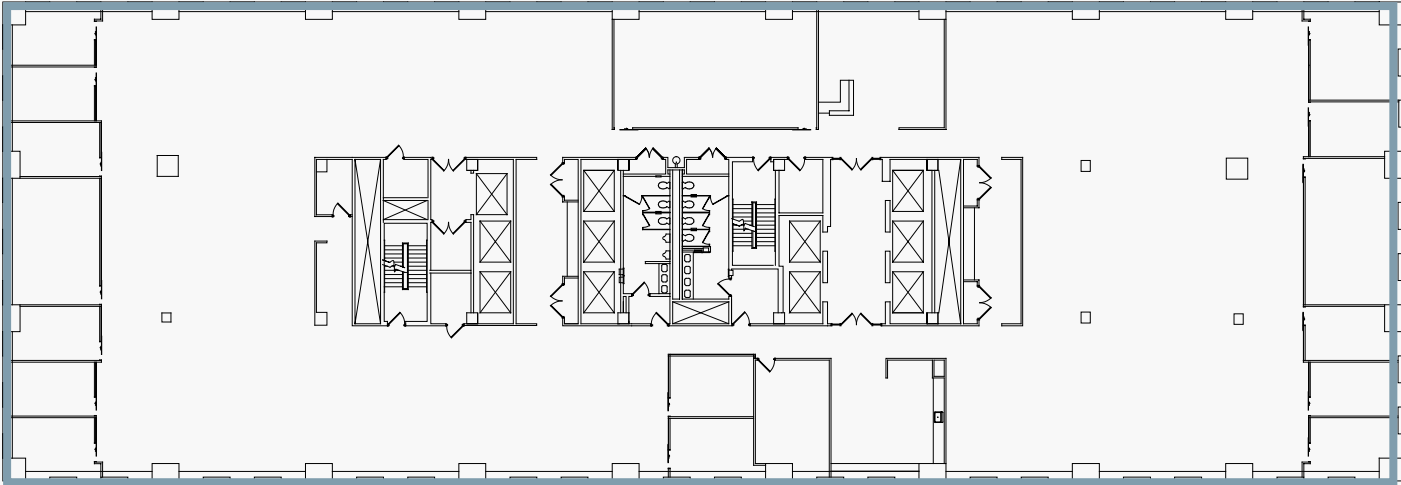

# 11TH FLOOR

## Suite 1101

22,132 RSF (divisible)

[Virtual Tour](#)

11TH FLOOR EXISTING CONDITIONS  
SCALE: 1/16"=1'-0"