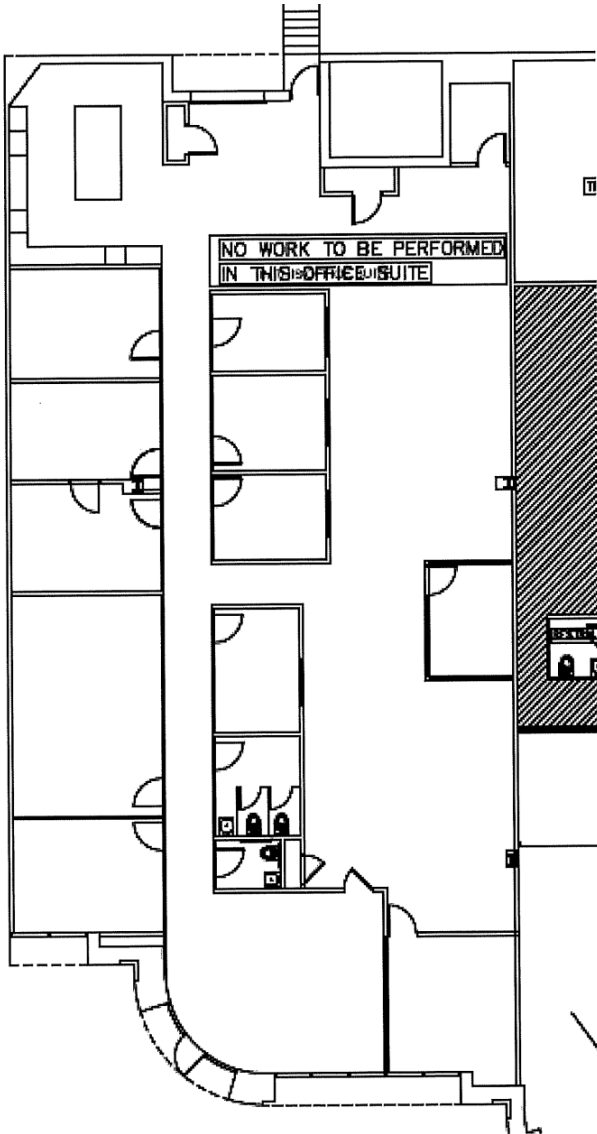

Suite 16
5,889 RSF

KEY PLAN

Suite Location

For more information, please contact:

TOM HARWELL
tharwell@eakinpartners.com
(615) 425-5923

ROB EAKIN
reakin@eakinpartners.com
(615) 425-5927

EAKIN PARTNERS, LLC
1201 Demonbreun Street | Suite 1400
Nashville, Tennessee 37203
(615) 250-1800