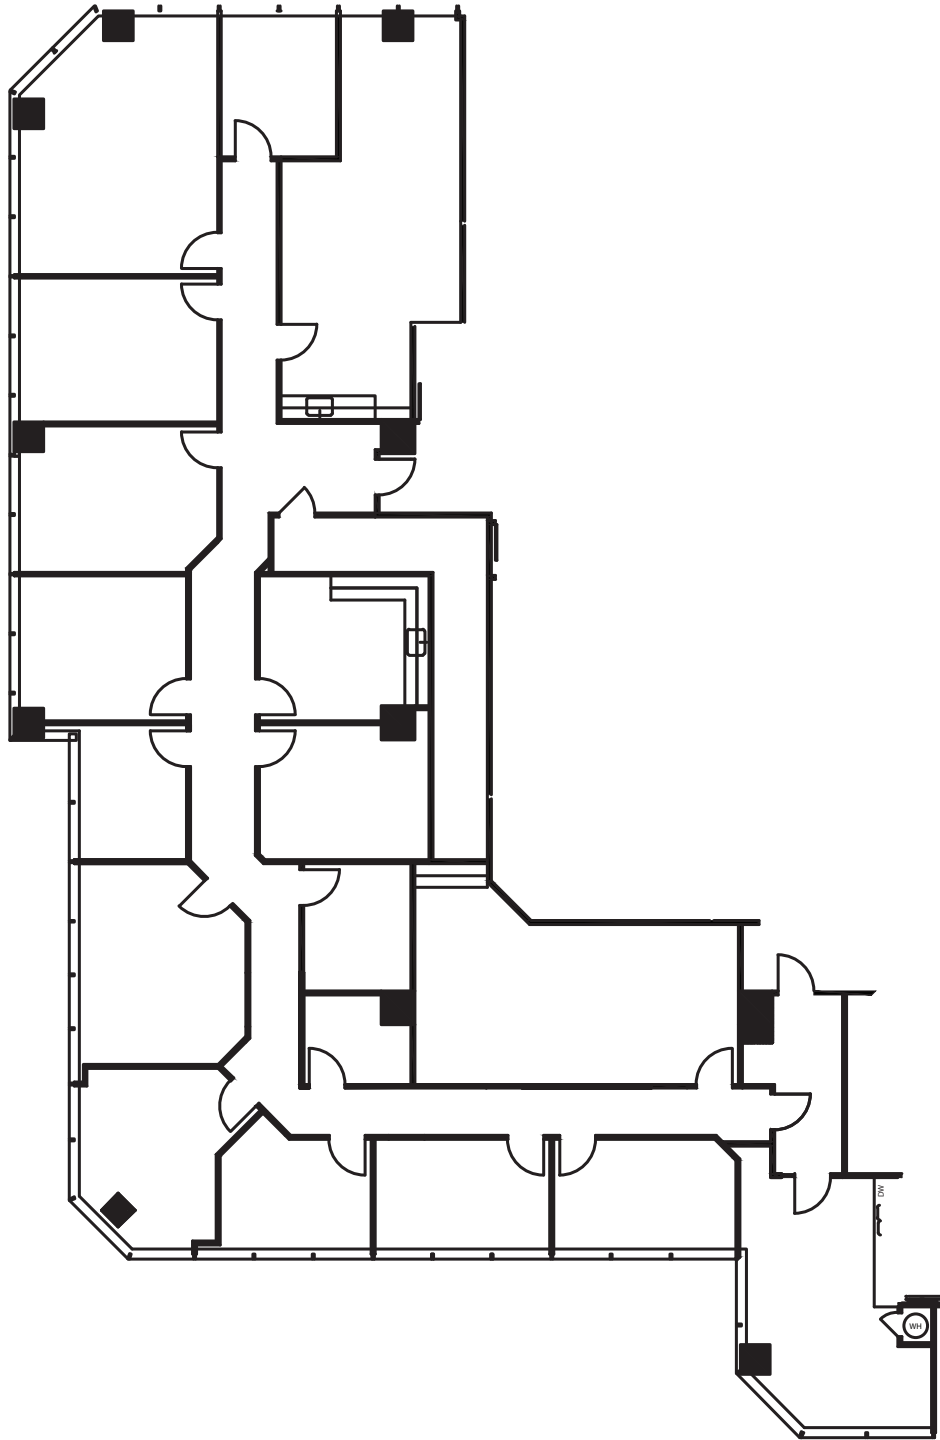

# UPTOWN TOWER

4144 NORTH CENTRAL EXPY, DALLAS, TEXAS 75204

SUITE 210 - 6,000 RSF

**Erik Blais**  
972.776.7150  
eblais@bradford.com

**Richmond Collinsworth**  
972.776.7041  
rcollinsworth@bradford.com

**Bradford Commercial Real Estate Services**  
www.bradford.com