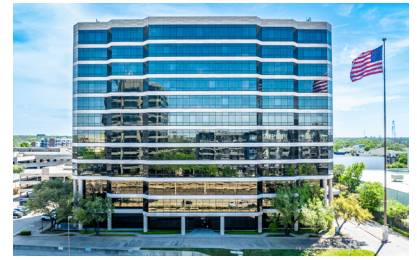

# UPTOWN TOWER

4144 NORTH CENTRAL EXPY, DALLAS, TEXAS 75204

SUITE 210 - 6,000 RSF

**Erik Blais**  
972.776.7150  
eblais@bradford.com

**Richmond Collinsworth**  
972.776.7041  
rcollinsworth@bradford.com

**Bradford Commercial Real Estate Services**  
www.bradford.com