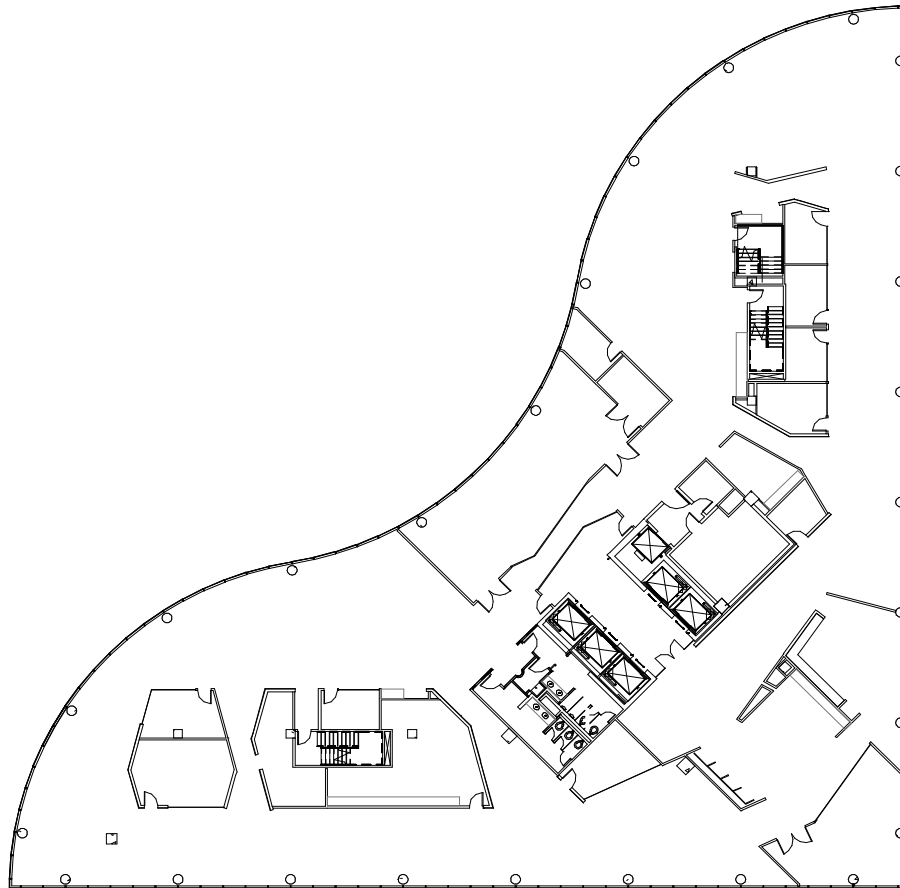

SUITE 500 | 22,975 SF

Kirk Rich, CCIM, SIOR, Principal
770.916.6112
kirk.rich@avisonyoung.com

Chris Godfrey, Principal
404.865.3678
chris.godfrey@avisonyoung.com

Monica Speak, Vice President
404.454.1904
monica.speak@avisonyoung.com