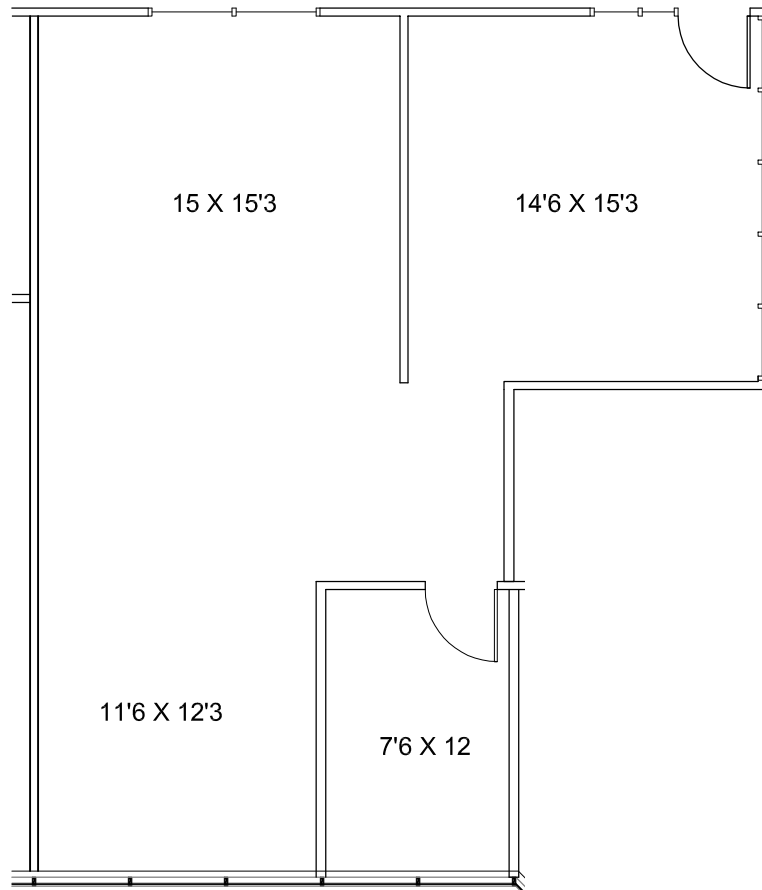

SUITE 221

LOCATION PLAN

DREWRYMARTIN
ARCHITECTS • INTERIOR DESIGNERS

04.07.22
scale: 1/8" = 1'-0"
dimensions are
approximate only.
project# 503001

SUITE 221

1,032 R.S.F.

85 NE Loop 410
SAN ANTONIO, TEXAS 78216