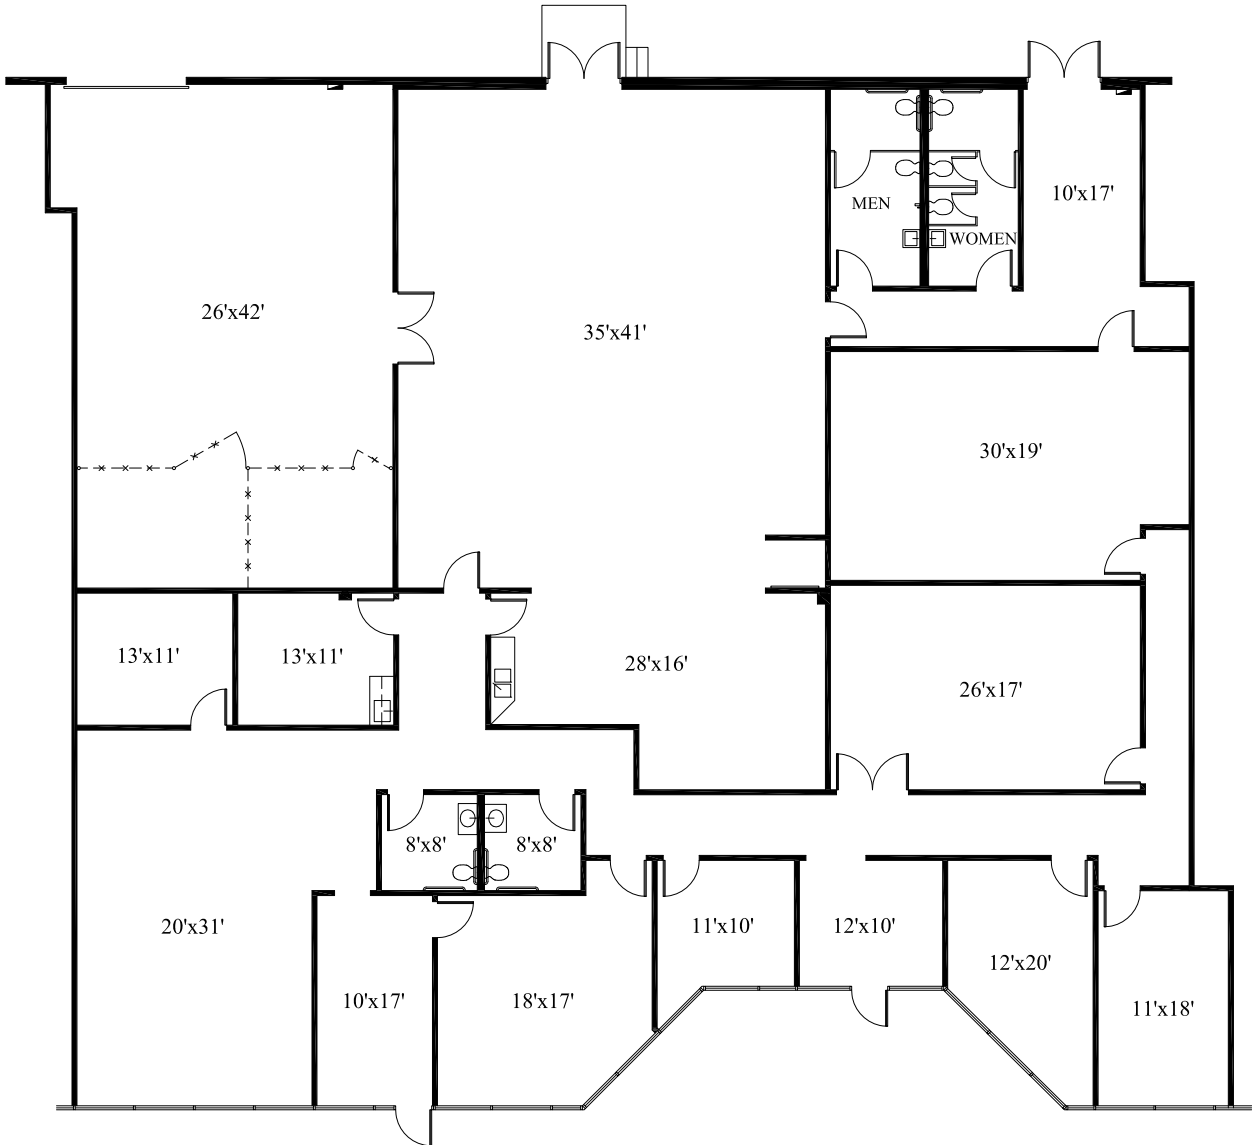

NORTHLAKE CENTRE

3279 W. Pioneer Parkway, Pantego, Texas

SUITE 3279
8,060 SF

1ST FLOOR

Scale: 1/16"=1'-0"

All dimensions and square footages are approximate.

July 3, 2020

THOMPSON CONSULTING SERVICES, INC.