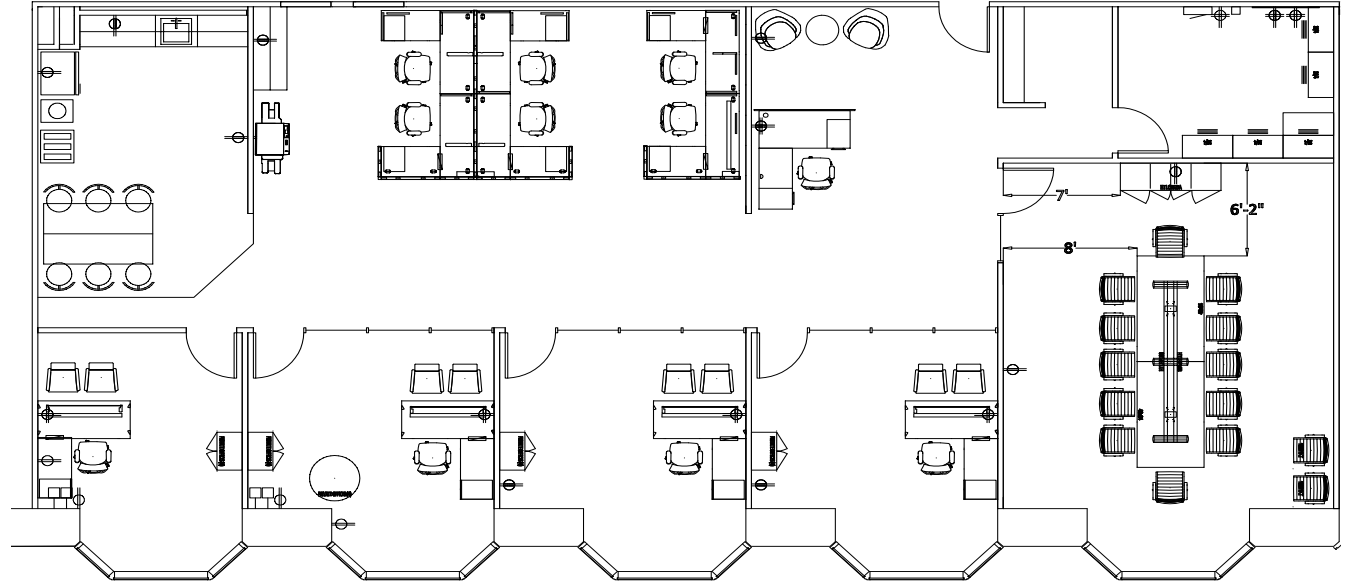

S FINANCIAL PLACE

SUITE 2325
3,436 RSF

Mike Curran
mike.curran@jll.com
312 228 2079

Belle Spinell
312 245 4812
isabella.spinell@jll.com

BEACON
CAPITAL PARTNERS