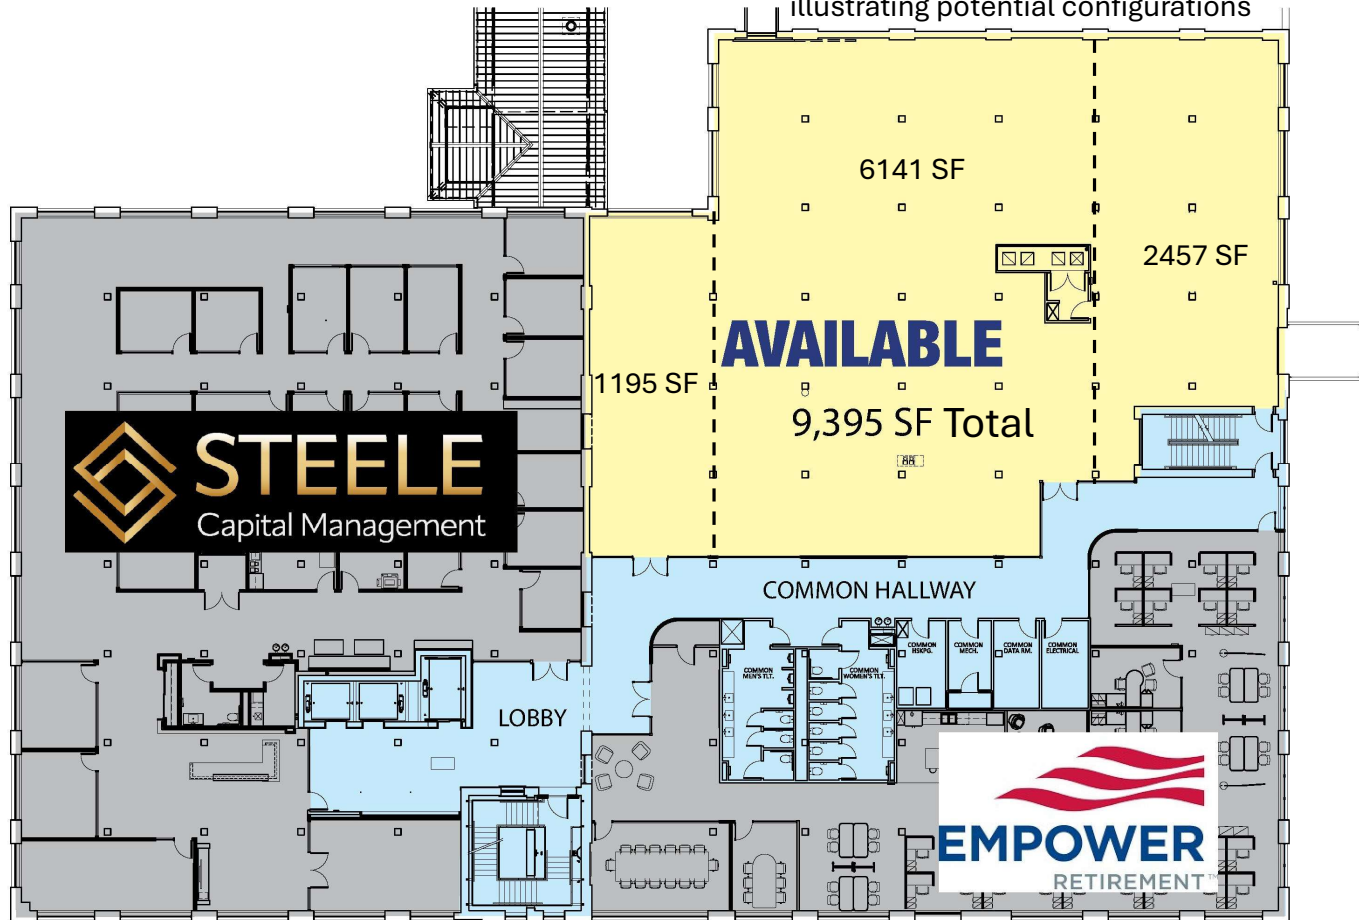

9,395 SF space shown below  
illustrating potential configurations

DUPACO VOICES BUILDING | 1000 JACKSON ST | SECOND LEVEL FLOOR PLAN