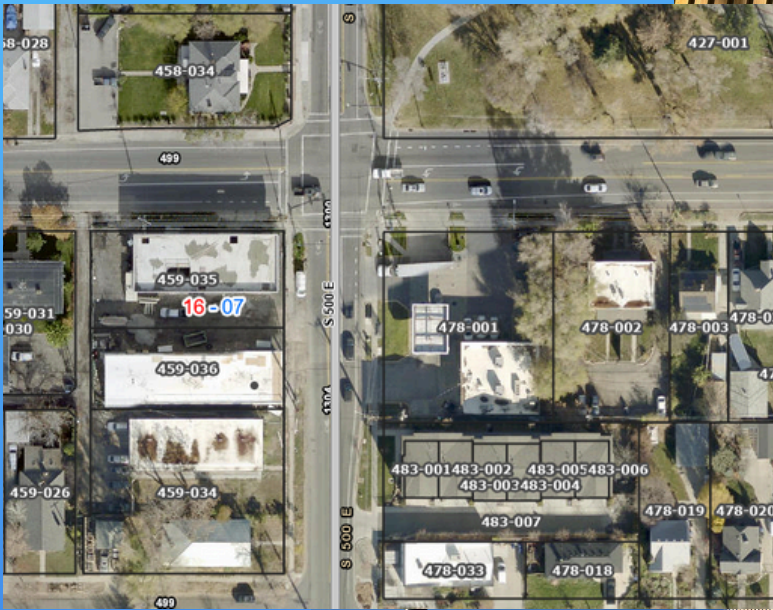

PRIME LIBERTY WELLS

RETAIL

THE WELLS

Catty Corner From Liberty Park

1437 RSF Suite Available

Call for Pricing

1314 S 500 E

Suite 100A&B

Gabe Chadsey
801-215-9797
gabe@uterra.net

1437 RSF in Mixed Use Project. Ideal for Barber, Beautician or other Small Retail.

Gabe Chadsey
801-215-9797
gabe@uterra.net