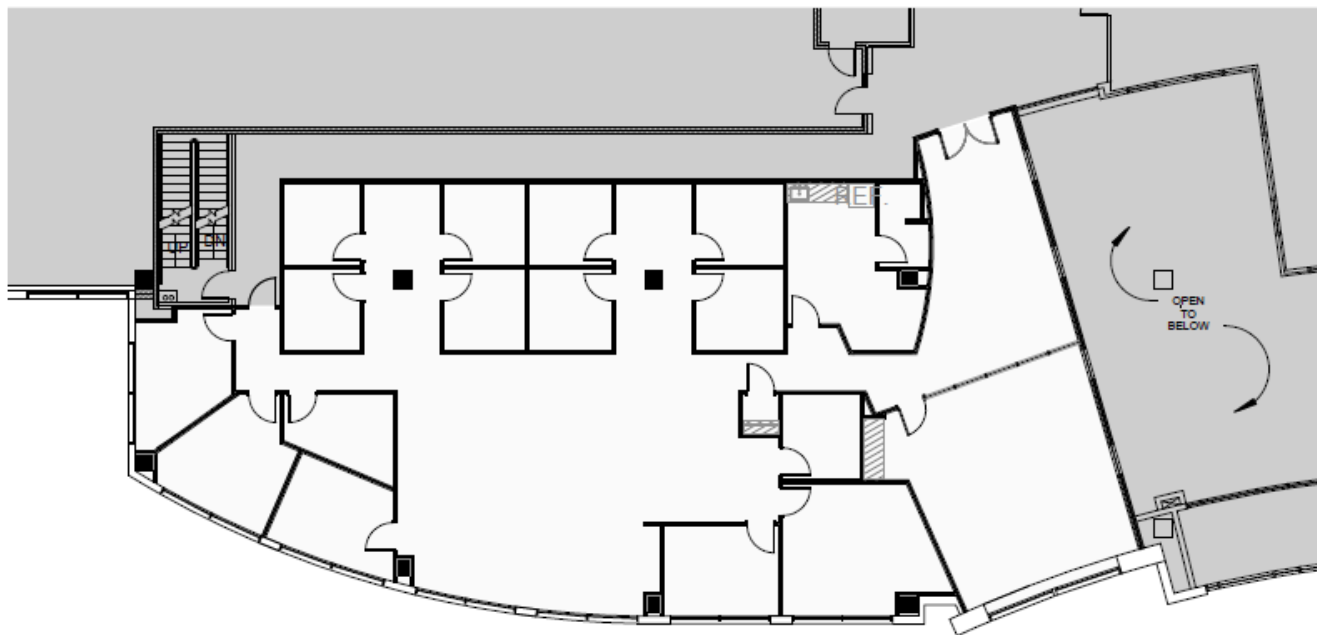

# ROUNDBOUT PLAZA

Suite 220 | 5,412 RSF

KEY PLAN

**TOM HARWELL**  
tharwell@eakinpartners.com  
(615) 425-5923

**ROB EAKIN**  
reakin@eakinpartners.com  
(615) 425-5927

**EAKIN PARTNERS, LLC**  
1201 Demonbreun Street | Suite 1400  
Nashville, Tennessee 37203  
(615) 250-1800