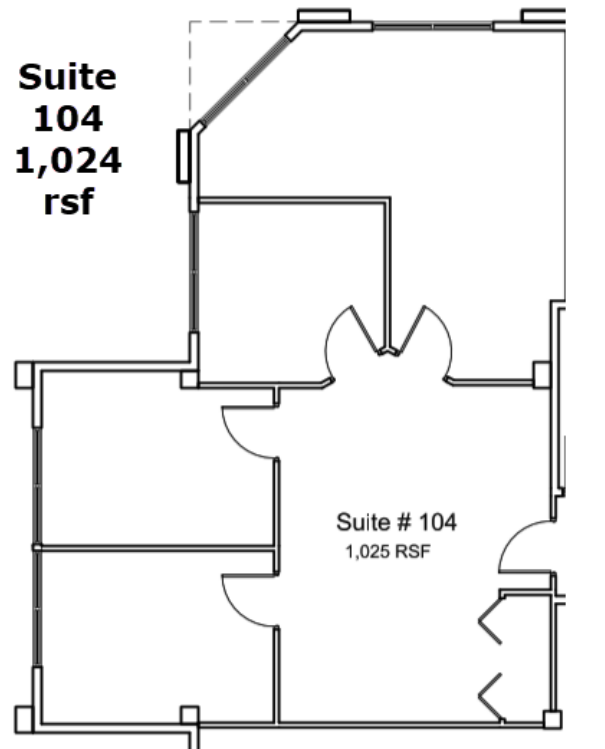

13415 Connecticut Ave, Aspen Hill, MD

4 Private Offices
Reception Area
Closet

- Professional Office Suites
- 1,024 SF Office Available Now
- Private Parking Lot
- Building Entry Datawatch Access Control
- CCTV System
- High Speed Internet/Comcast
- Close to Shops & Restaurants
- 1.9 Miles From the ICC
- 1.9 Miles From Glenmont
- Owner Managed