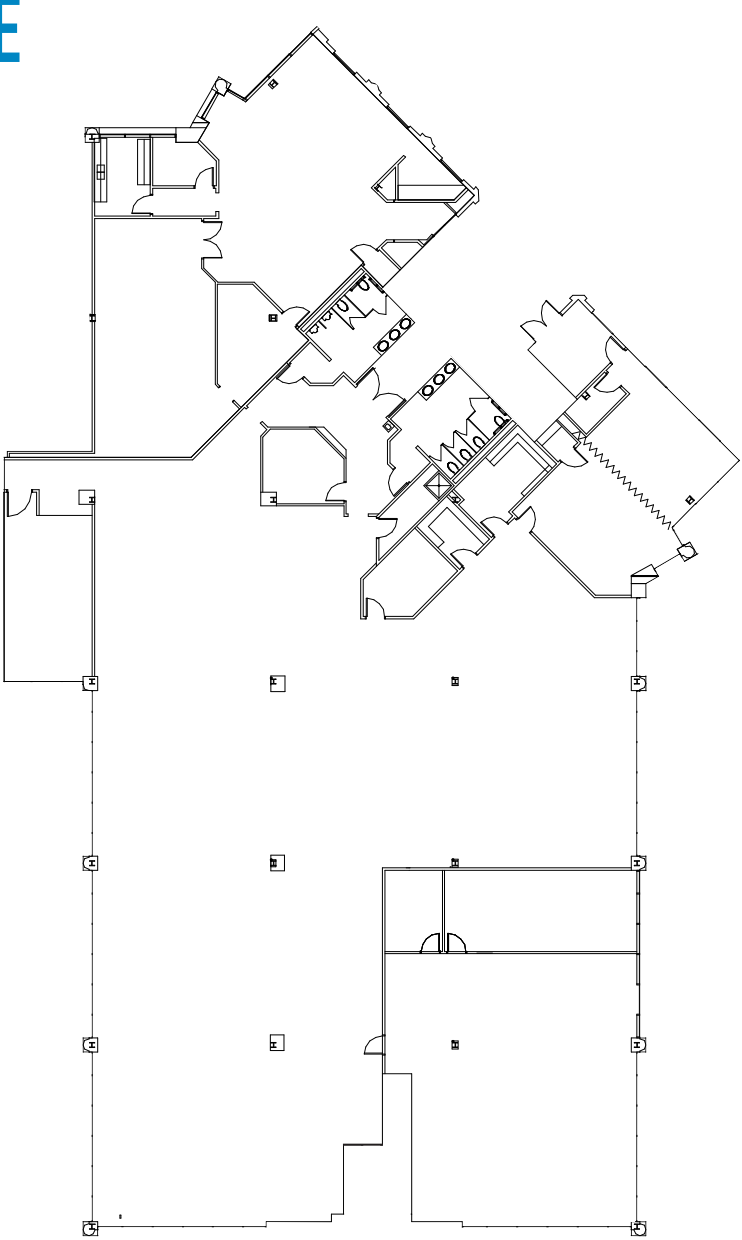

4625 CREEKSTONE

4625 Creekstone Drive | Durham
Suites 101 | 15,114 RSF

Disclaimer: The above floor plan is not to scale. The available space shown is believed to be correct but is subject to change.