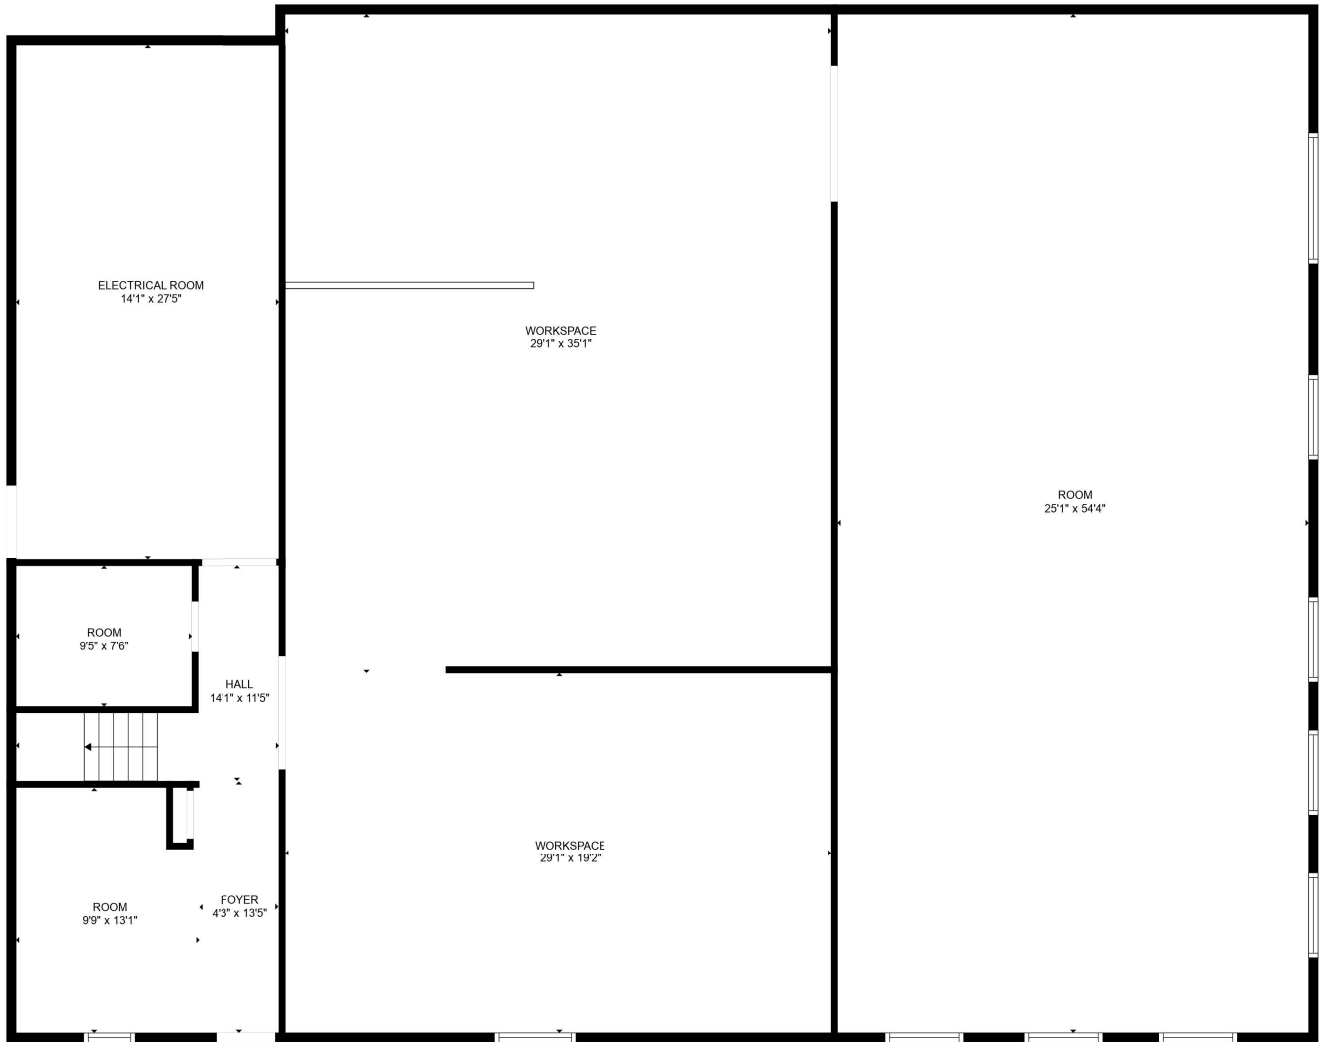

First Floor

68'30" X 53'.10" = 3,626.73" SQFT

FLOOR PLAN CREATED BY CUBICASA APP. MEASUREMENTS DEEMED HIGHLY RELIABLE BUT NOT GUARANTEED.

FLOOR PLAN CREATED BY CUBICASA APP. MEASUREMENTS DEEMED HIGHLY RELIABLE BUT NOT GUARANTEED.