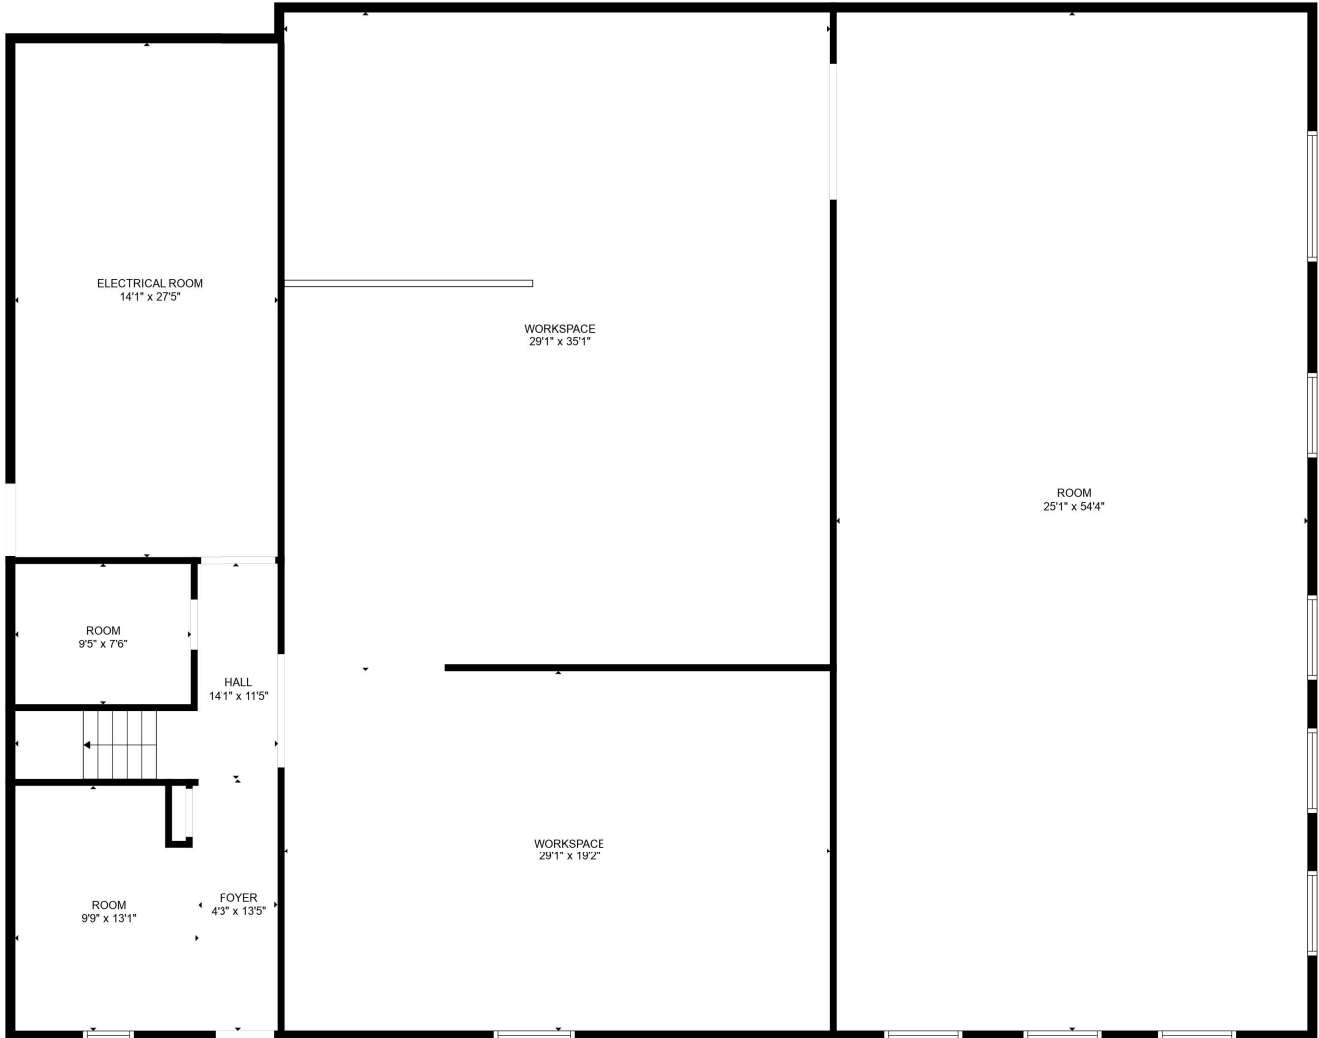

First Floor

68'30" X 53'.10" = 3,626.73" SQFT

FLOOR PLAN CREATED BY CUBICASA APP. MEASUREMENTS DEEMED HIGHLY RELIABLE BUT NOT GUARANTEED.

FLOOR PLAN CREATED BY CUBICASA APP. MEASUREMENTS DEEMED HIGHLY RELIABLE BUT NOT GUARANTEED.