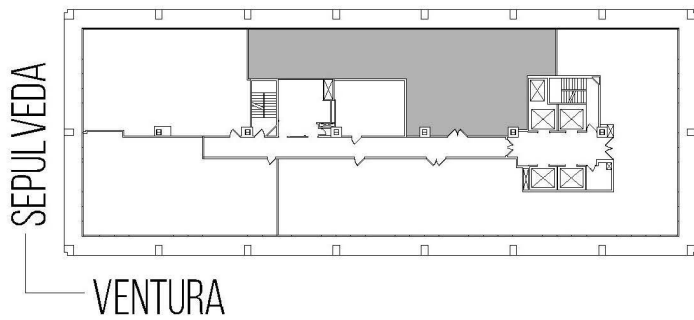

# 15233 VENTURA

VALLEY OFFICE PLAZA

SUITE 420 | 2,565 RSF  
SHERMAN OAKS/ENCINO

### AS-BUILT CONFIGURATION

OFFICES:	5
CONFERENCE ROOM:	1
RECEPTION:	1
KITCHEN:	1

NOT TO SCALE  
FURNITURE NOT INCLUDED