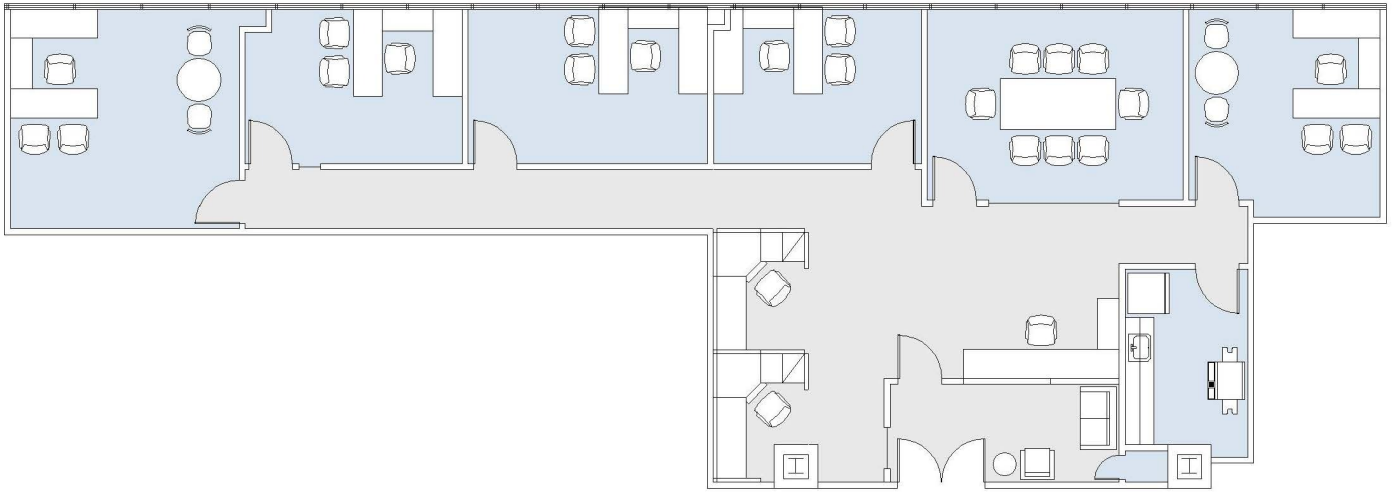

# 15233 VENTURA

VALLEY OFFICE PLAZA

SUITE 420 | 2,565 RSF  
SHERMAN OAKS/ENCINO

### AS-BUILT CONFIGURATION

OFFICES:	5
CONFERENCE ROOM:	1
RECEPTION:	1
KITCHEN:	1

NOT TO SCALE  
FURNITURE NOT INCLUDED