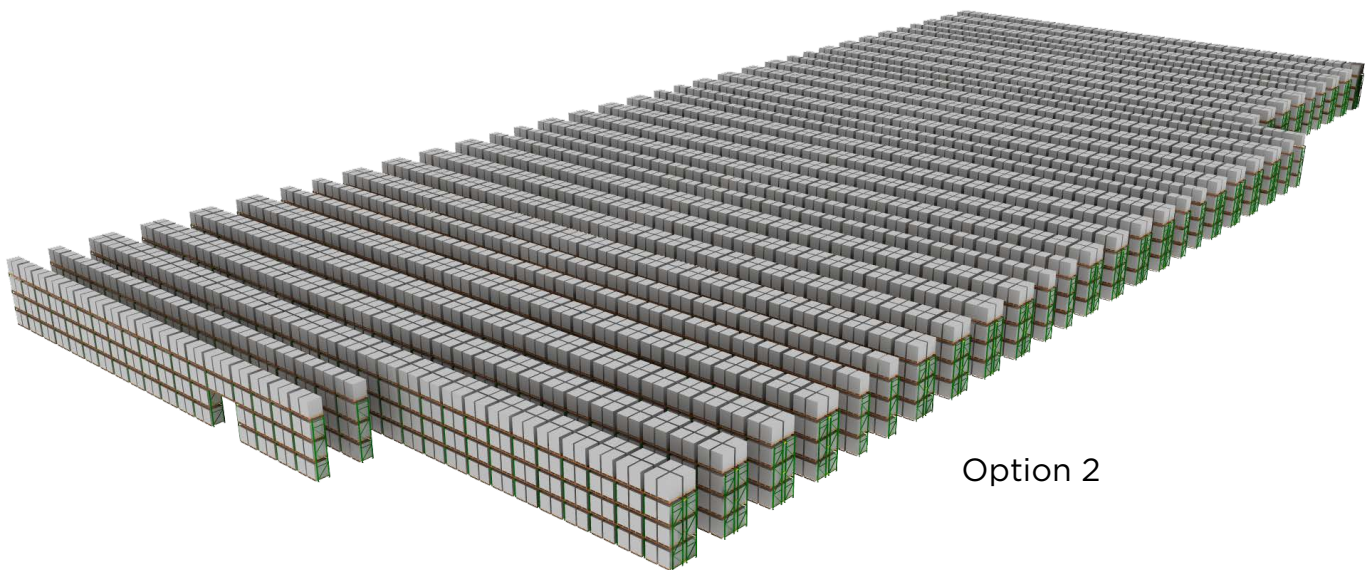

Option 2

RAYMOND | **WEST**
INTRALOGISTICS SOLUTIONS

FOR MORE INFORMATION, CONTACT:

Greg Hanoian

562.447.5891

greg.hanoian@raymondwest.com

CONCEPTUAL
RACKING FLOOR
PLAN

No warranty or representation is made to the accuracy of the conceptual racking plan or rendering racking plan. No liability of any kind is to be imposed on the broker or owner herein, and shall not be held responsible for any decisions made based on such information.