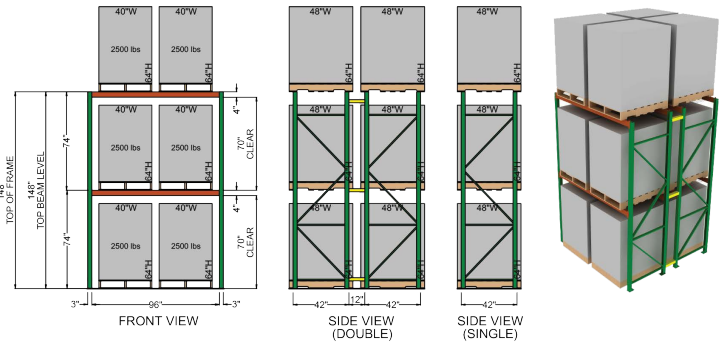

56" Tall Pallets, 24' Clear
12,780 Total Pallet Positions

64" Tall Pallets, 24' Clear
9,498 Total Pallet Positions

RAYMOND WEST
INTRALOGISTICS SOLUTIONS

FOR MORE INFORMATION, CONTACT:

Greg Hanoian
562.447.5891
greg.hanoian@raymondwest.com