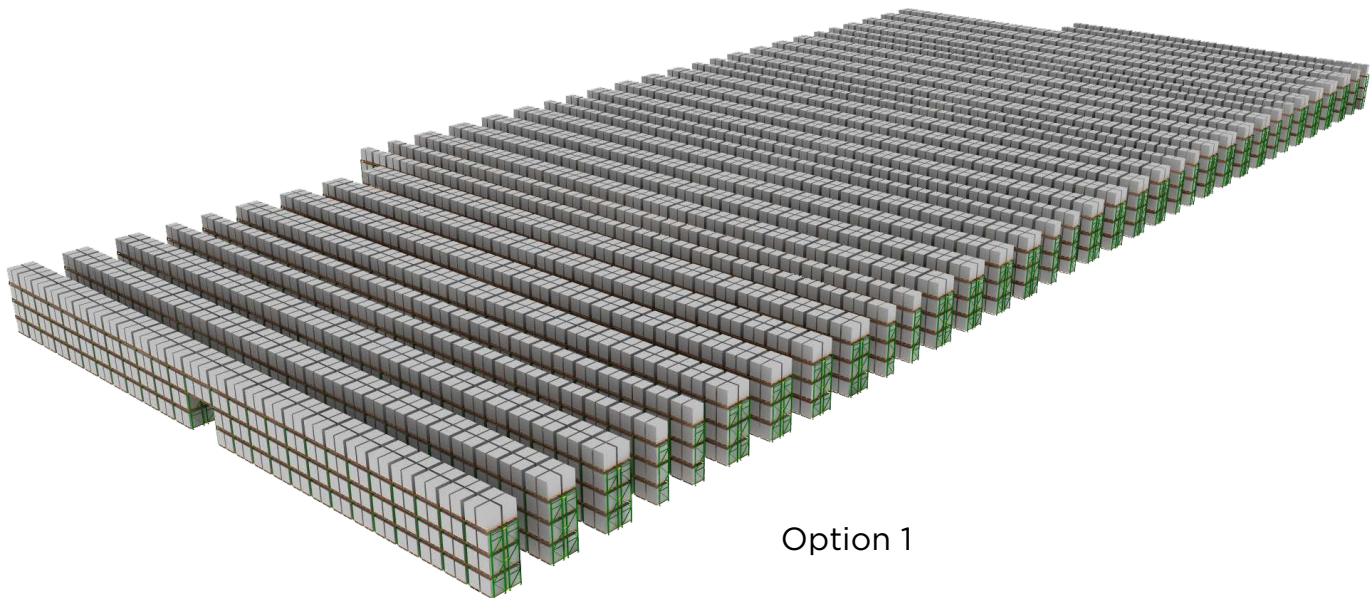

Option 1

RAYMOND | **WEST**
INTRALOGISTICS SOLUTIONS

FOR MORE INFORMATION, CONTACT:

Greg Hanoian

562.447.5891

greg.hanoian@raymondwest.com

CONCEPTUAL
RACKING FLOOR
PLAN

No warranty or representation is made to the accuracy of the conceptual racking plan or rendering racking plan. No liability of any kind is to be imposed on the broker or owner herein, and shall not be held responsible for any decisions made based on such information.