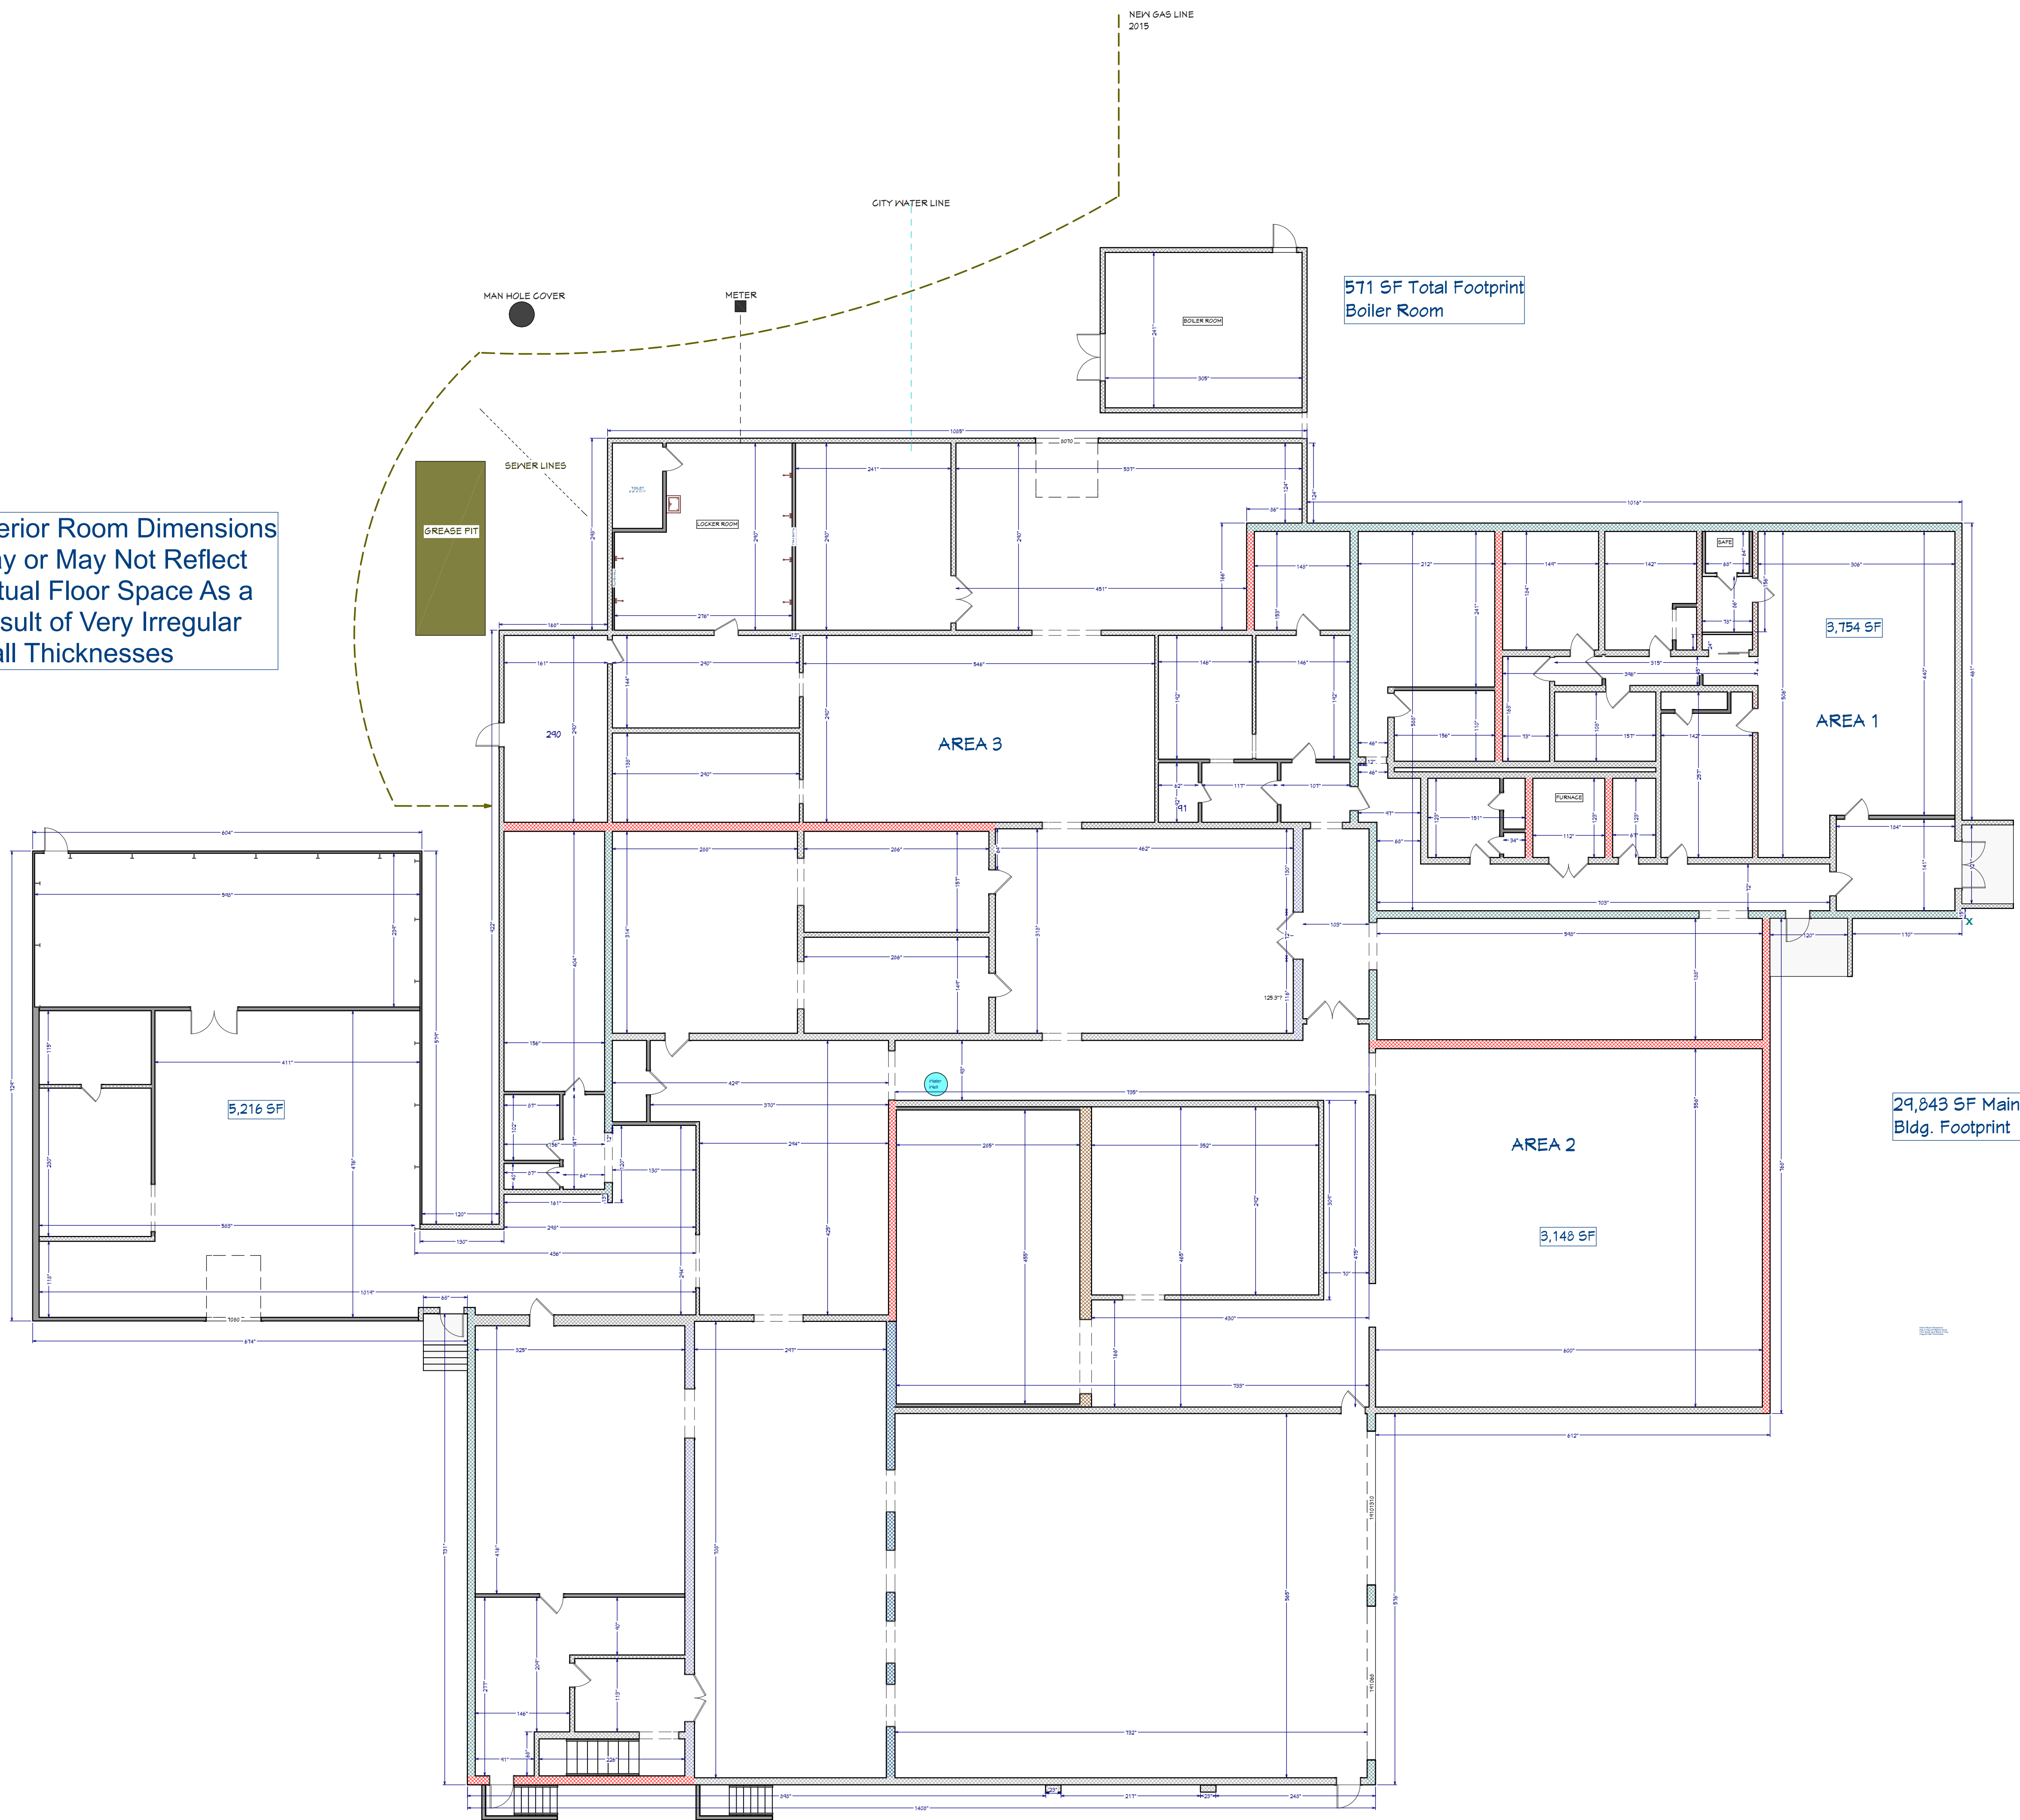

Interior Room Dimensions
May or May Not Reflect
Actual Floor Space As a
Result of Very Irregular
Wall Thicknesses

REVISION TABLE	REVISION BY	DESCRIPTION
NUMBER	DATE	

Butler Commons
90 Pattison St.
Evans City, PA 16033

DRAWINGS PROVIDED BY:
KB Drafting & Design
82 C L School Rd
Summerville, PA 15864
814-379-3747

DATE:
6/23/2025

SCALE:

SHEET:
P-1