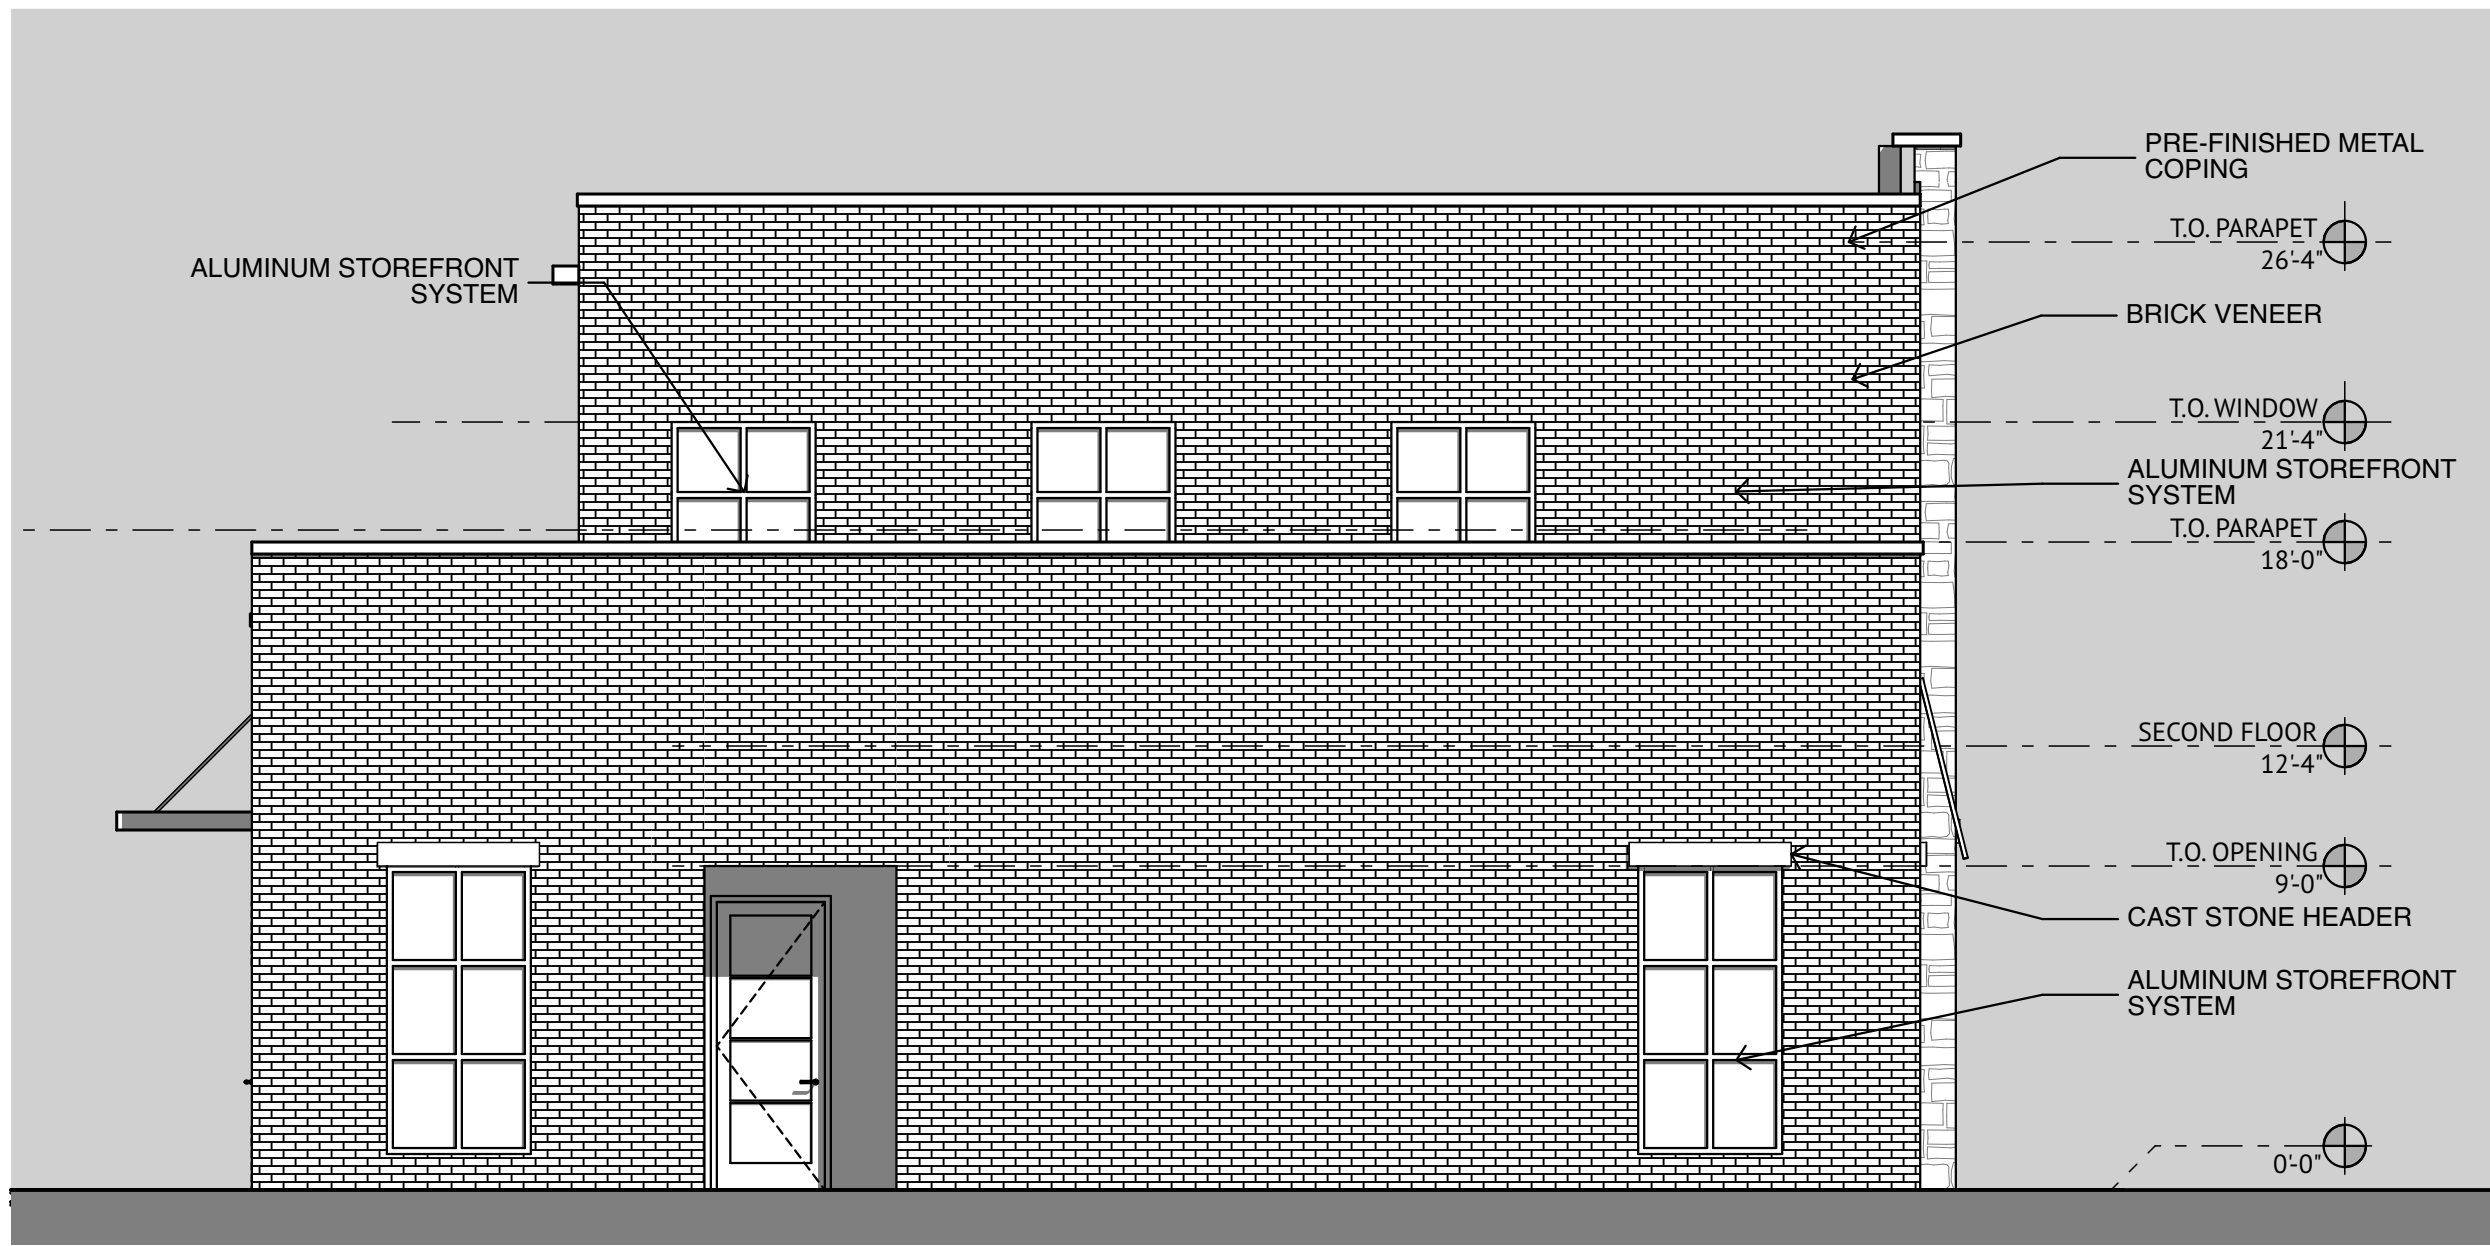

/Users/lshelton/Library/Mobile Documents/com~apple~CloudDocs/Documents/Projects/1721 John McCain - Retail/1721 John McCain\_Retail-Offices.pln

**4** BUILDING 3 WEST ELEVATION  
SCALE: 3/16" = 1'-0"

**3** BUILDING 3 SOUTH ELEVATION  
SCALE: 3/16" = 1'-0"

**2** BUILDING 3 EAST ELEVATION  
SCALE: 3/16" = 1'-0"

**1** BUILDING 3 NORTH ELEVATION  
SCALE: 3/16" = 1'-0"

**COLLEVILLE COMMERCIAL**  
1721 JOHN MCCAIN ROAD  
COLLEVILLE, TEXAS 76034