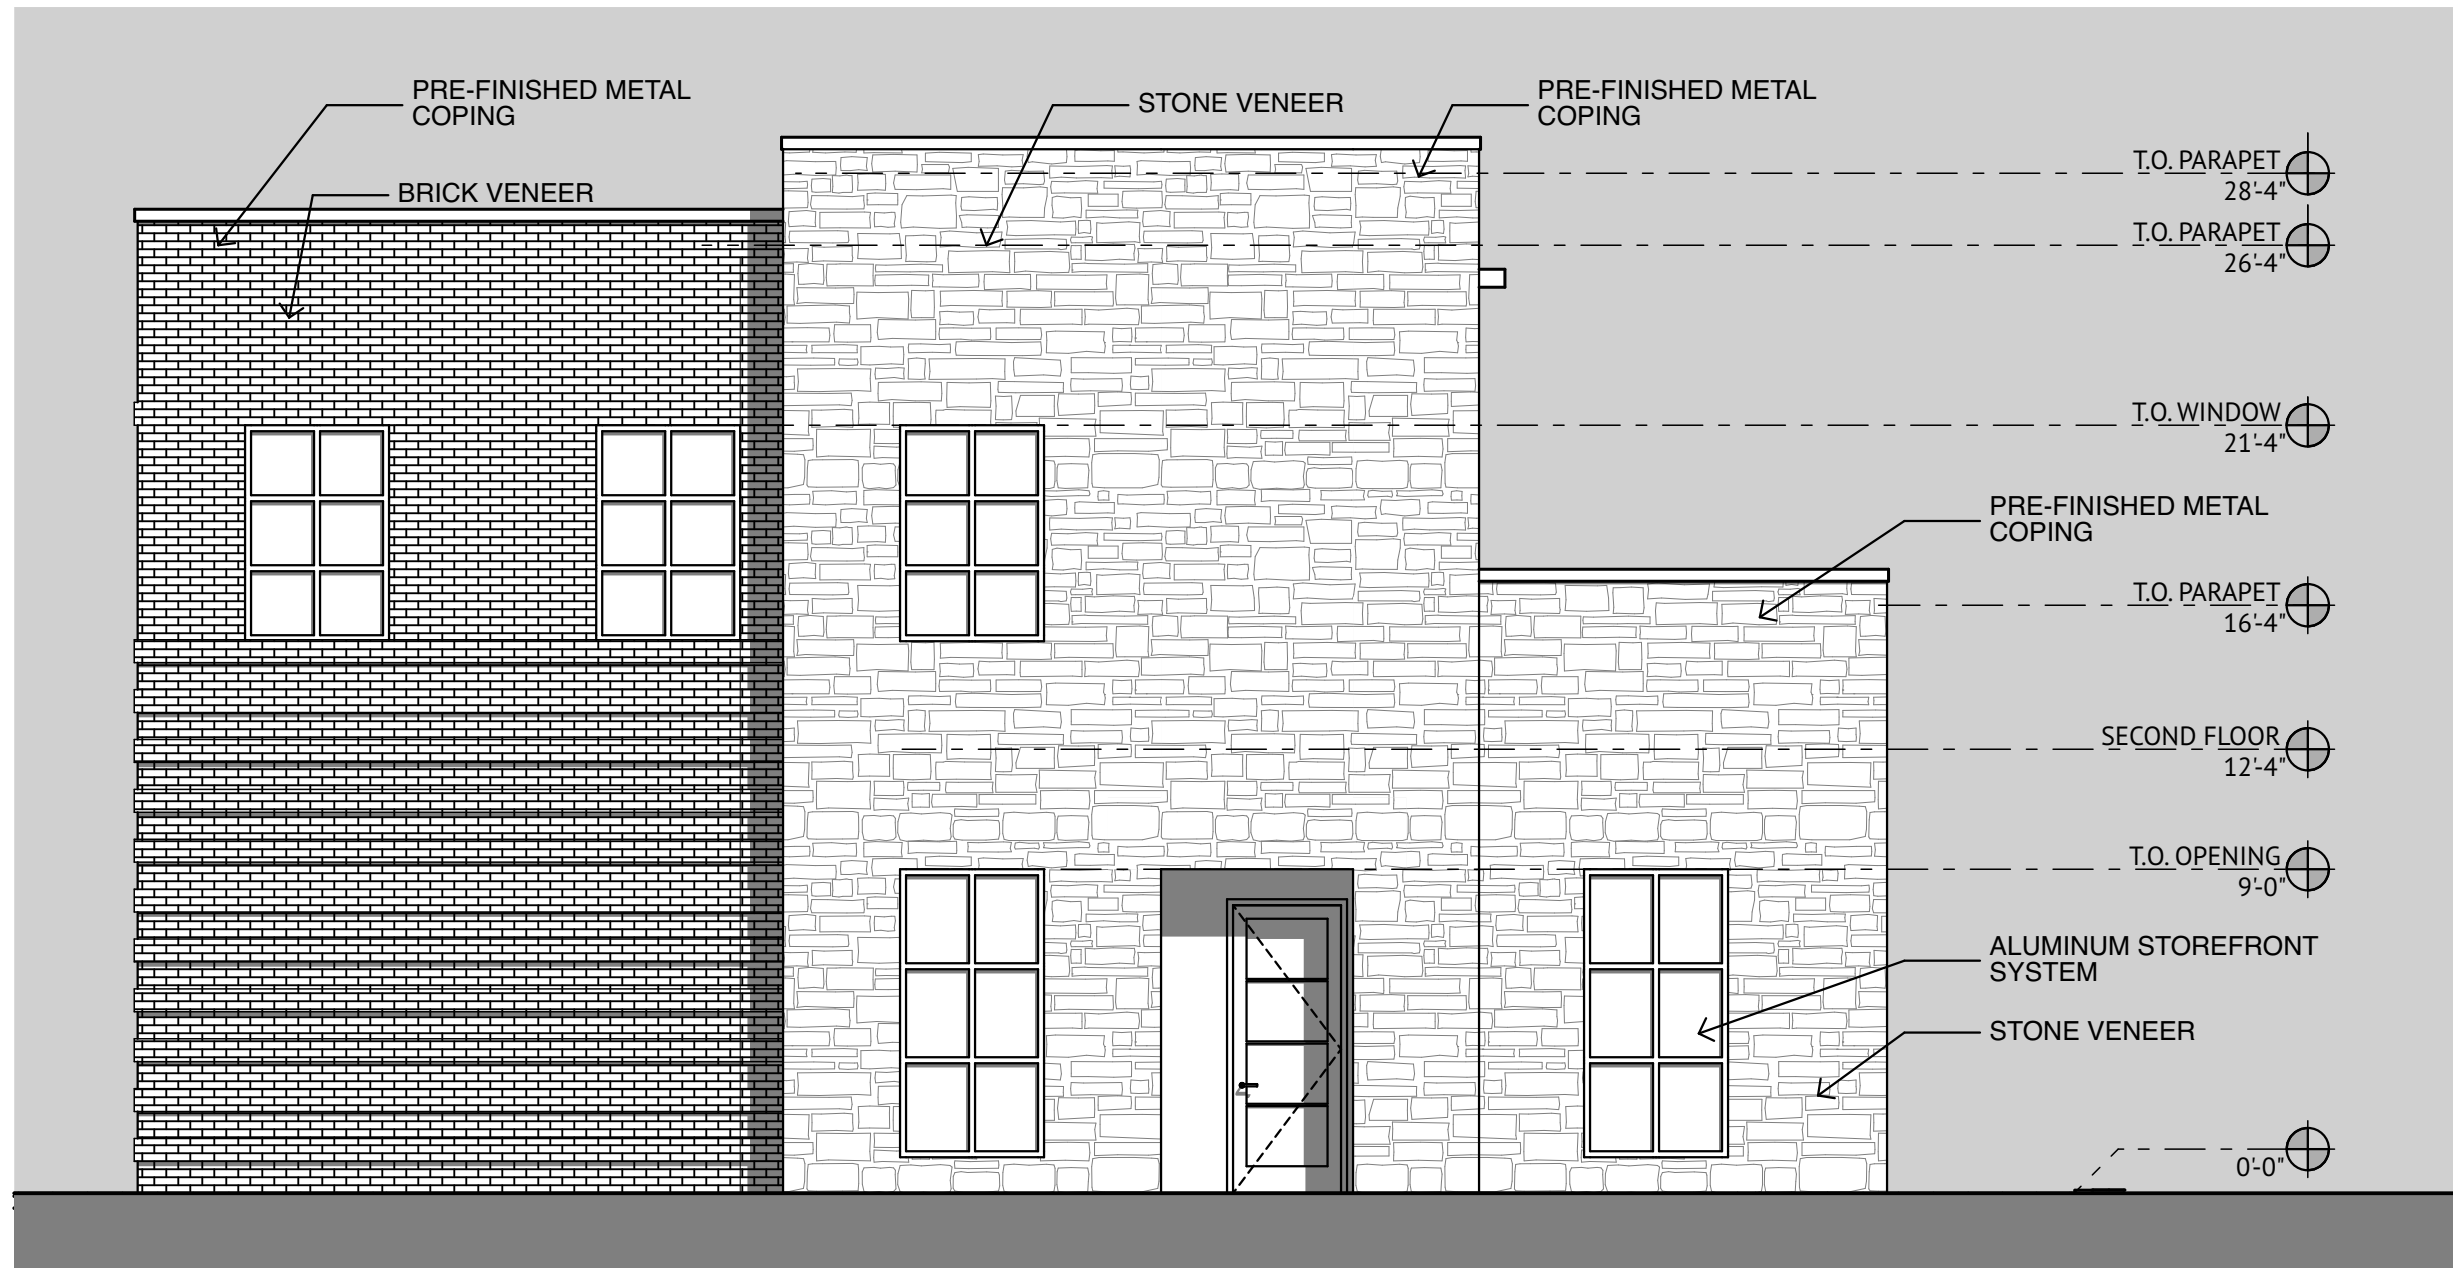

/Users/lshelton/Library/Mobile Documents/com~apple~CloudDocs/Documents/Projects/1721 John McCain - Retail/1721 John McCain\_Retail-Offices.pln

**4** BUILDING 3 WEST ELEVATION  
SCALE: 3/16" = 1'-0"

**3** BUILDING 3 SOUTH ELEVATION  
SCALE: 3/16" = 1'-0"

**2** BUILDING 3 EAST ELEVATION  
SCALE: 3/16" = 1'-0"

**1** BUILDING 3 NORTH ELEVATION  
SCALE: 3/16" = 1'-0"

**COLLEVILLE COMMERCIAL**  
1721 JOHN MCCAIN ROAD  
COLLEVILLE, TEXAS 76034