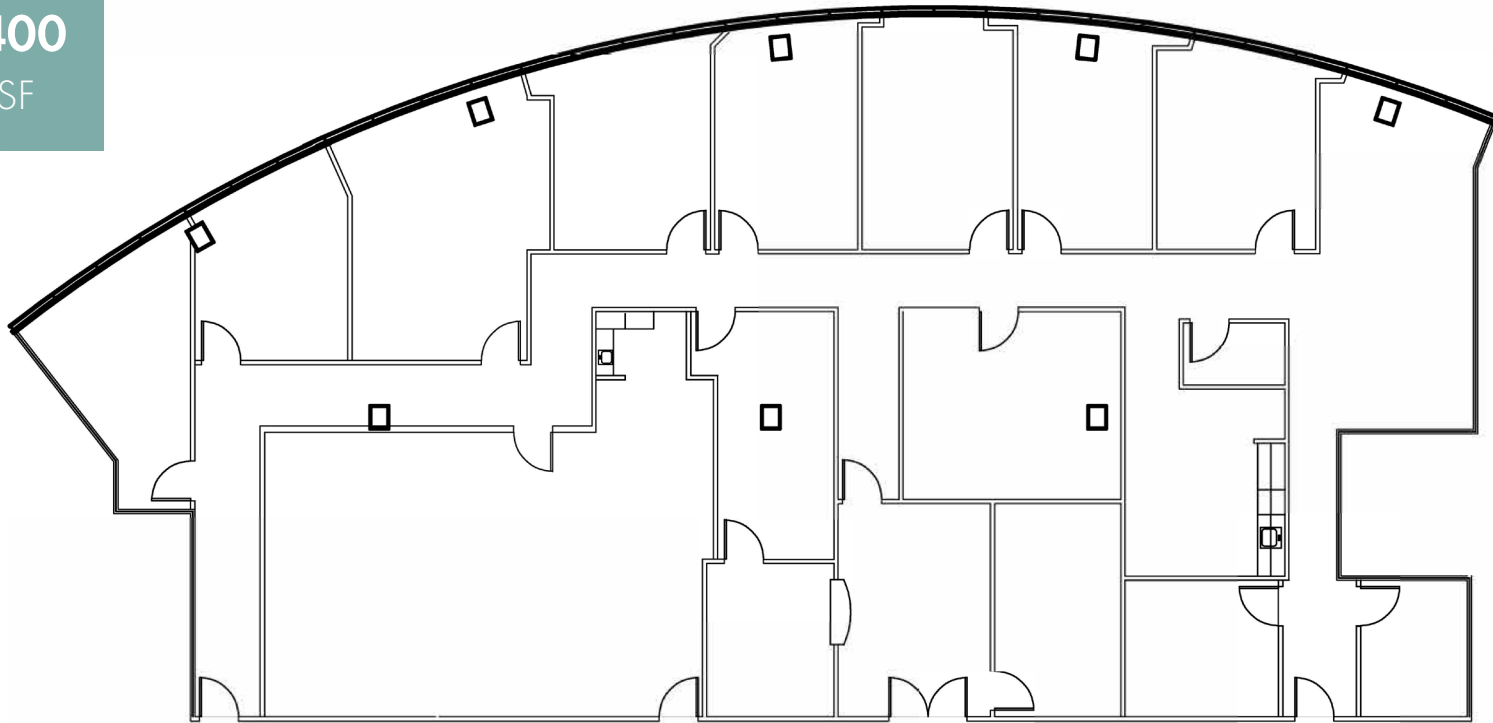

SUITE 400

5,980 RSF

FOR LEASING INFORMATION:

Matt Pruitt | Christian Canion | Harrison Biro
+1 713 425 5857