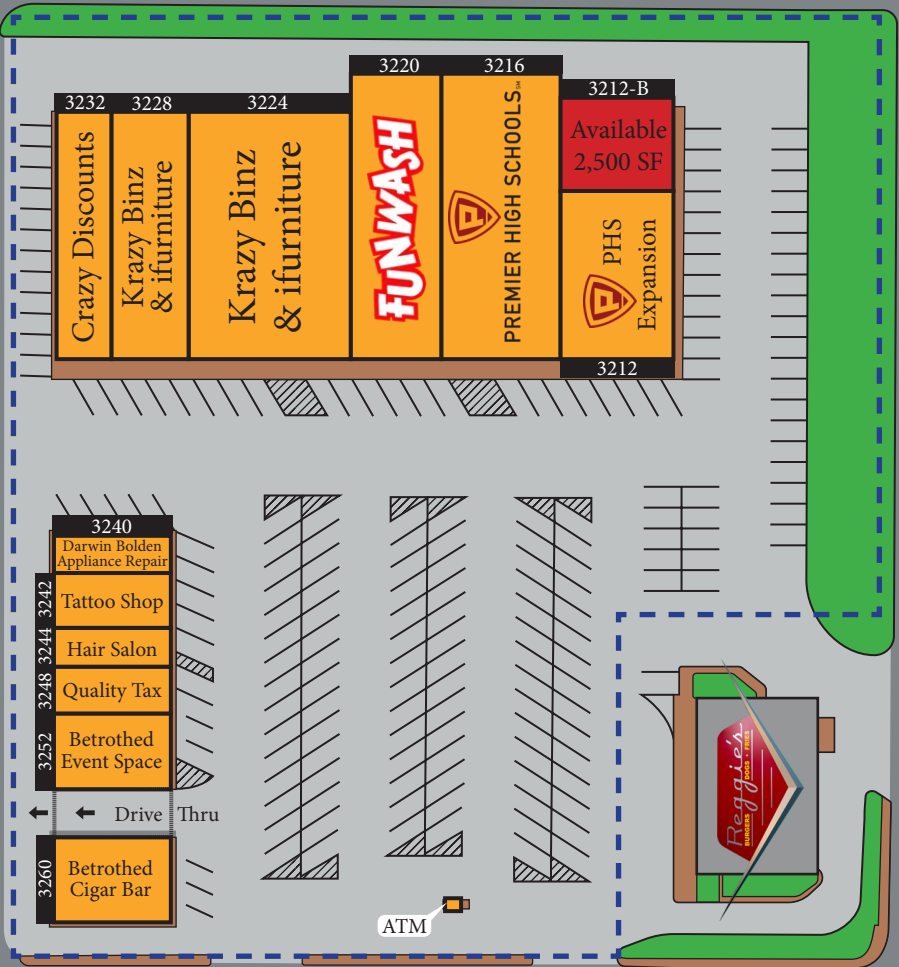

LAUREL STREET

E 33RD STREET

E 32ND STREET

N STATE LINE AVENUE

NOT AVAILABLE THROUGH US

May 8, 2024 2:33 PM