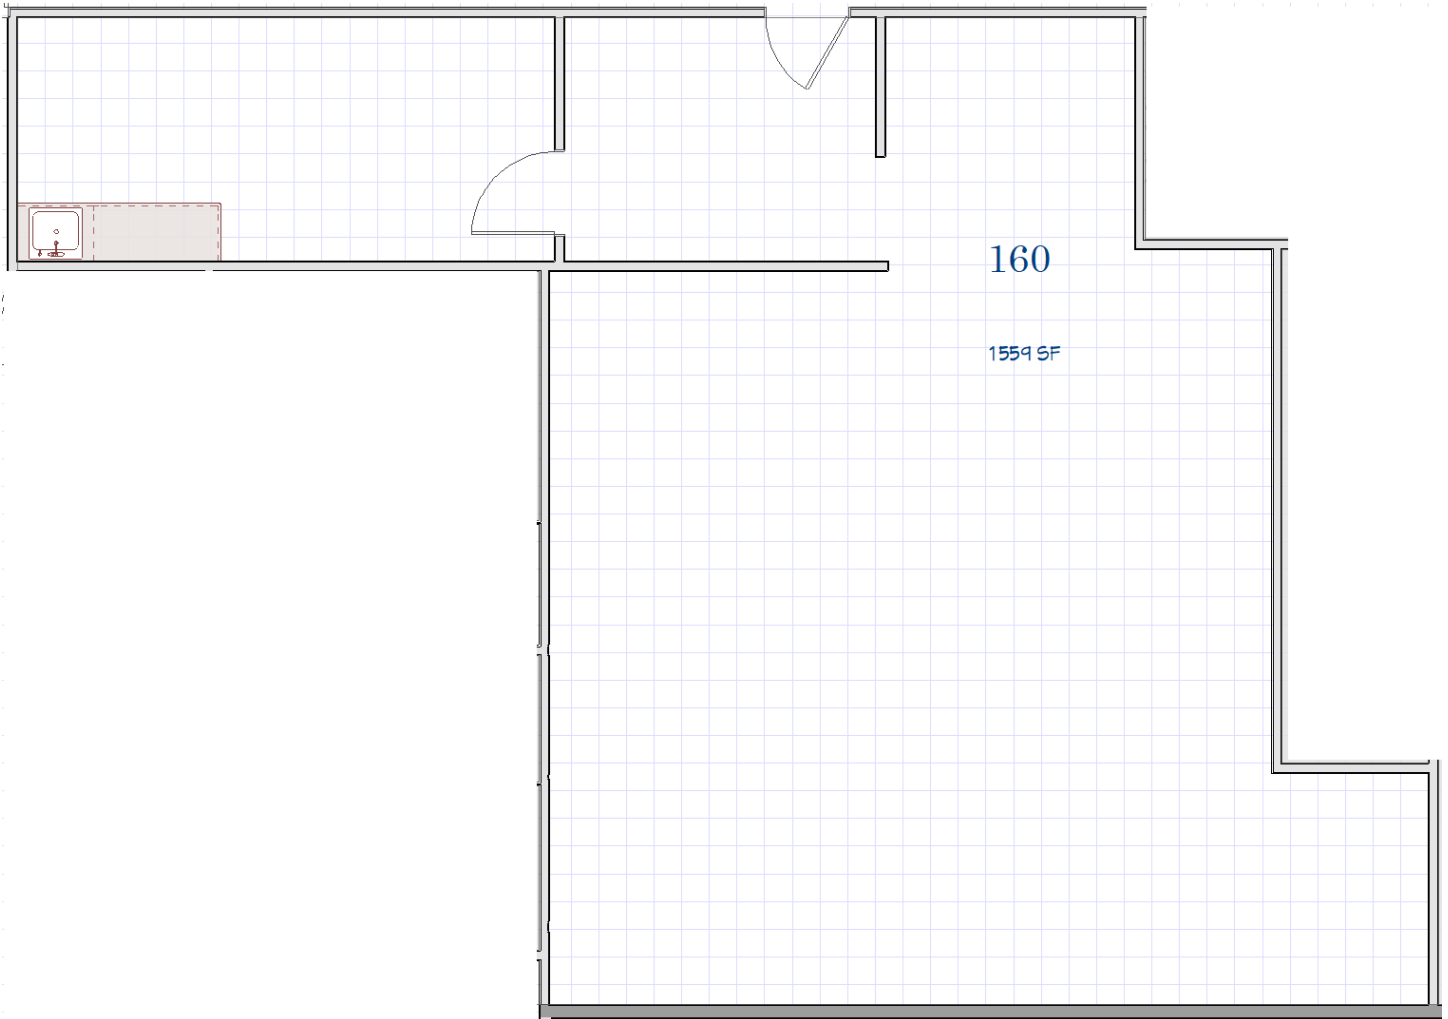

Sheridan Park 8

8670 Wolff Ct, Westminster

Suite 160

1559 Sq. Ft.

720-405-3000

gary@TRUCommercial.com

Leasing - Management - Brokerage