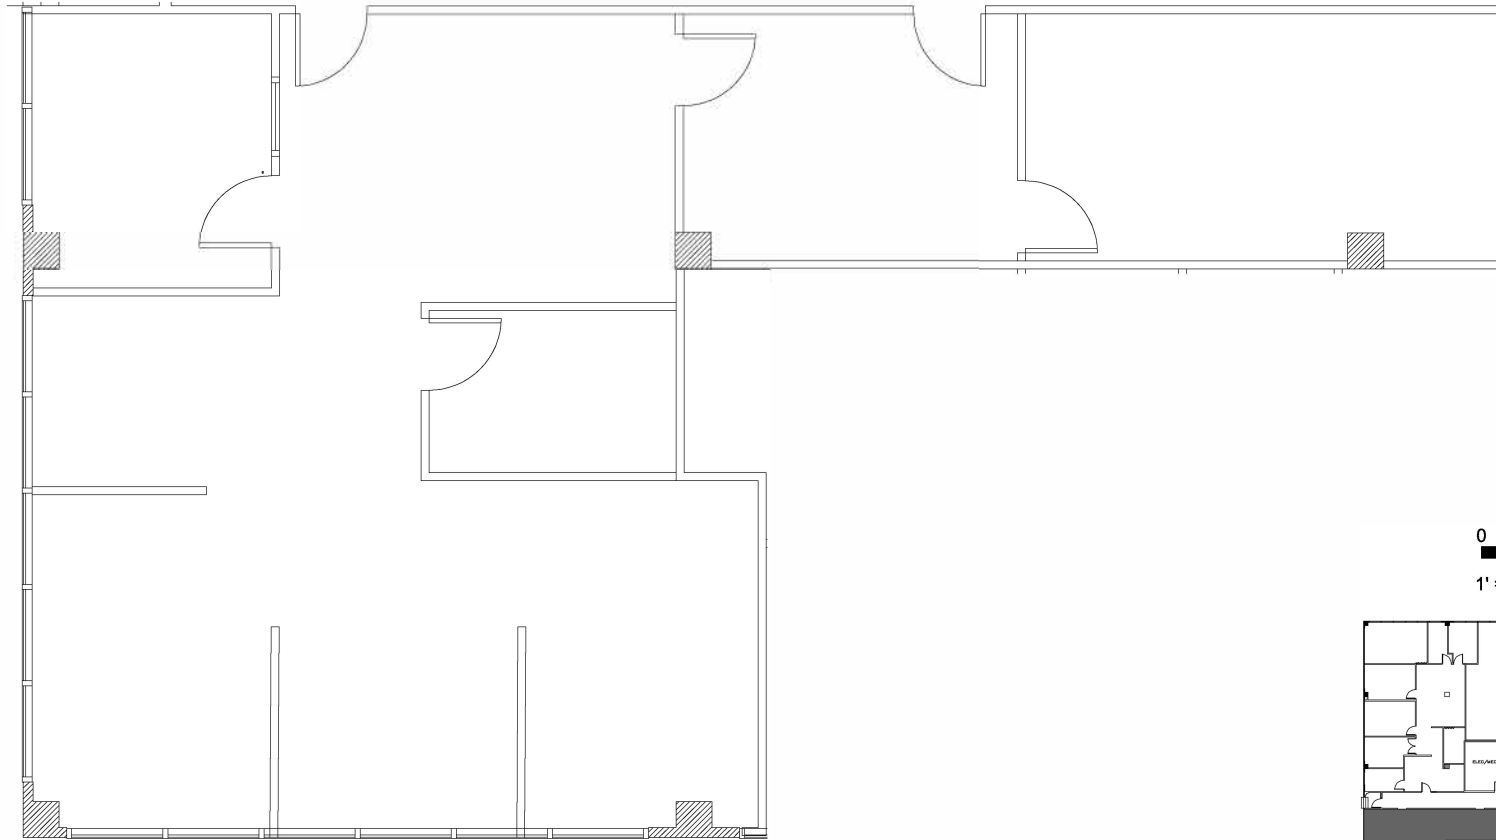

BRANCH PARK

13612 MIDWAY RD, DALLAS, TX 75244

0 3' 6' 12'
1' = 1/8"

KEY PLAN

SUITE 104

RSF: 1561

REES

RSF INCLUDES EACH TENANTS PRO-RATA SHARE OF THE BUILDING AMENITIES SPACE