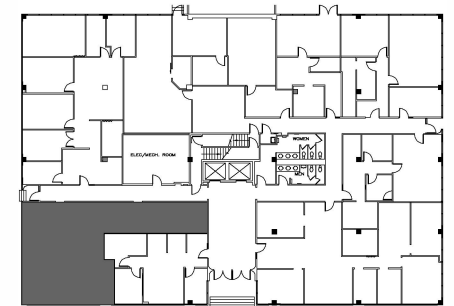

BRANCH PARK

13612 MIDWAY RD, DALLAS, TX 75244

0 3' 6' 12'
1' = 1/8"

KEY PLAN

SUITE 104

RSF: 1561

REES

RSF INCLUDES EACH TENANTS PRO-RATA SHARE OF THE BUILDING AMENITIES SPACE