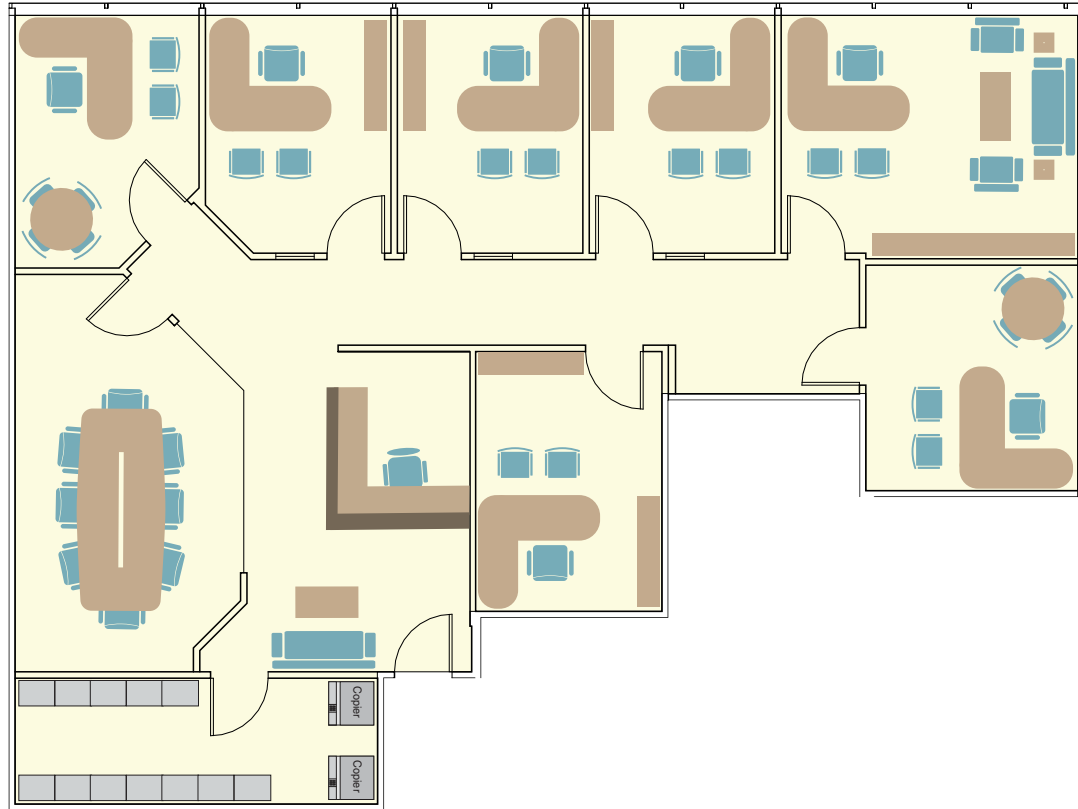

KORE 9250

9250 E Costilla Ave, Greenwood Village, CO 80112

SUITE 630 - 2,264 SF

For leasing information please contact:

Michelle Gertzman | 720.743.6399 mgertzman@premisescommercial.com

Matt Smith | 303.996.8460