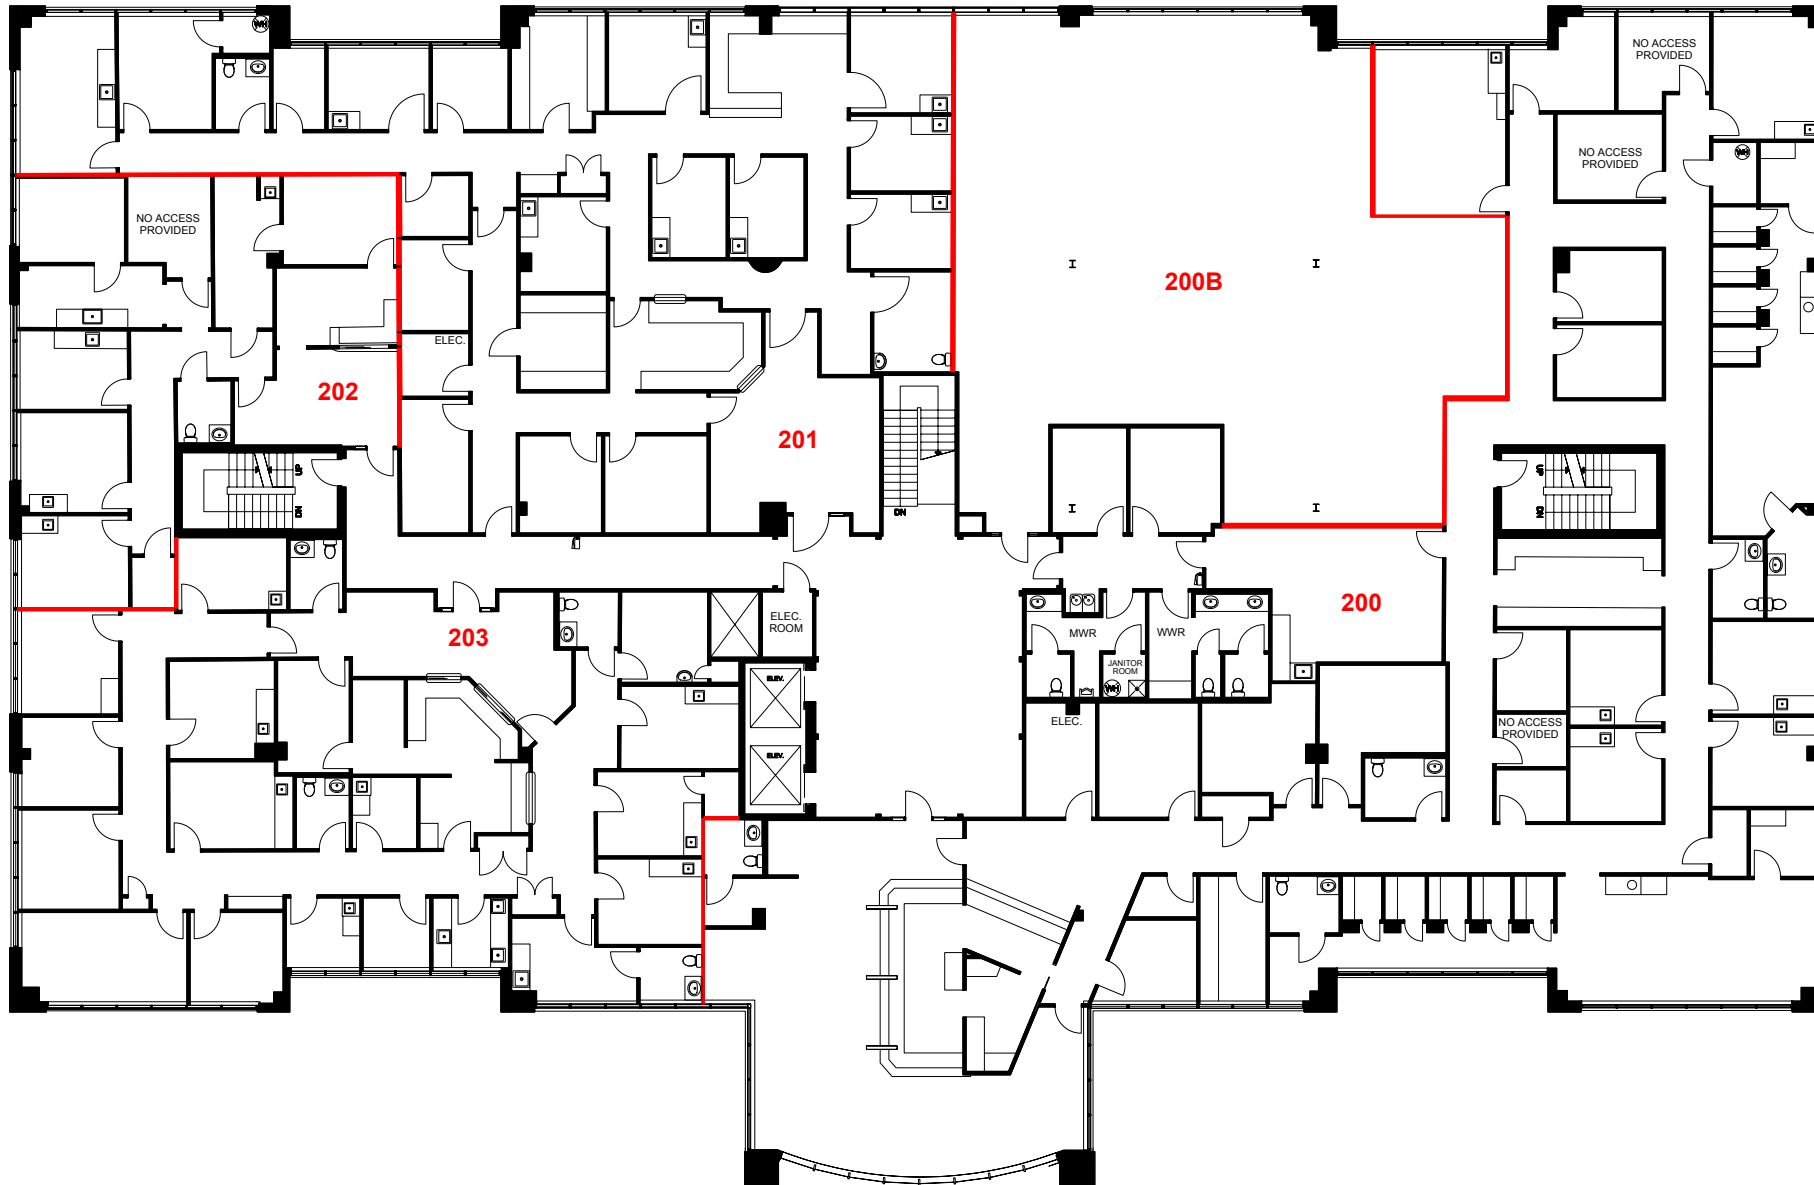

**AW Property Co.**

Version	Created: 23/05/2025
<b>FP1A</b>	Measured: 22/04/2025

1126 North Church Street  
Greensboro, North Carolina,  
United States

**Floor 02**

This work product has been prepared by Extreme Measures Inc. pursuant to a contract with the Client for the sole benefit of and use by the Client. No third party may rely on this work product without the receipt of a reliance letter from Extreme Measures Inc.