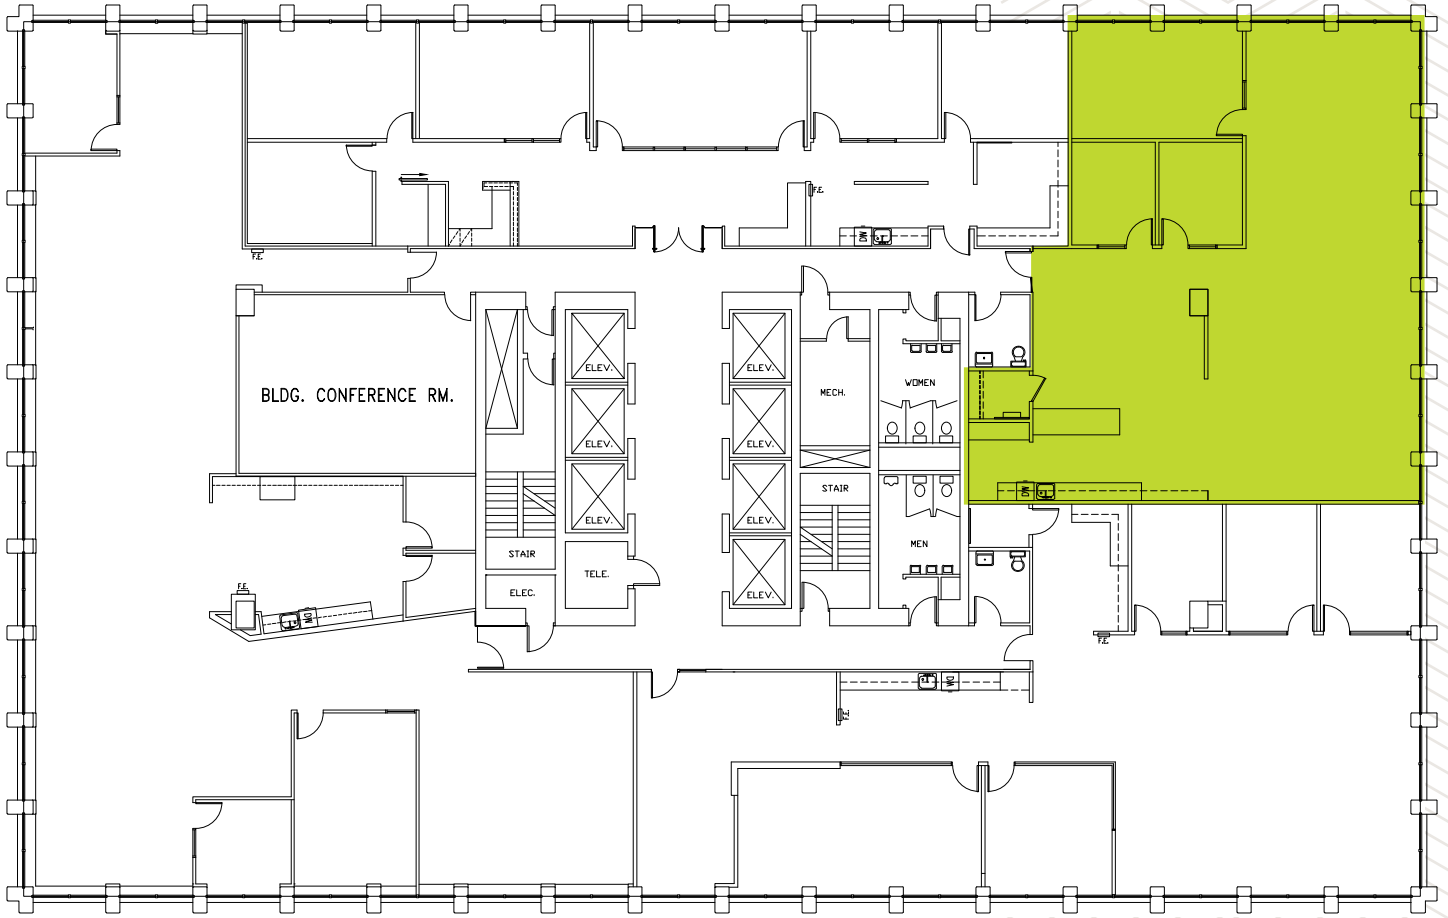

SUITE 615 2,969 SF

OFFICE SPACE FOR LEASE

PARKPLACESEATTLE.COM

VACANCY

LEASING

Cleita Harvey
+1 206 607 1794
cleita.harvey@jll.com

Joe Gowan
+1 206 607 1738
joe.gowan@jll.com