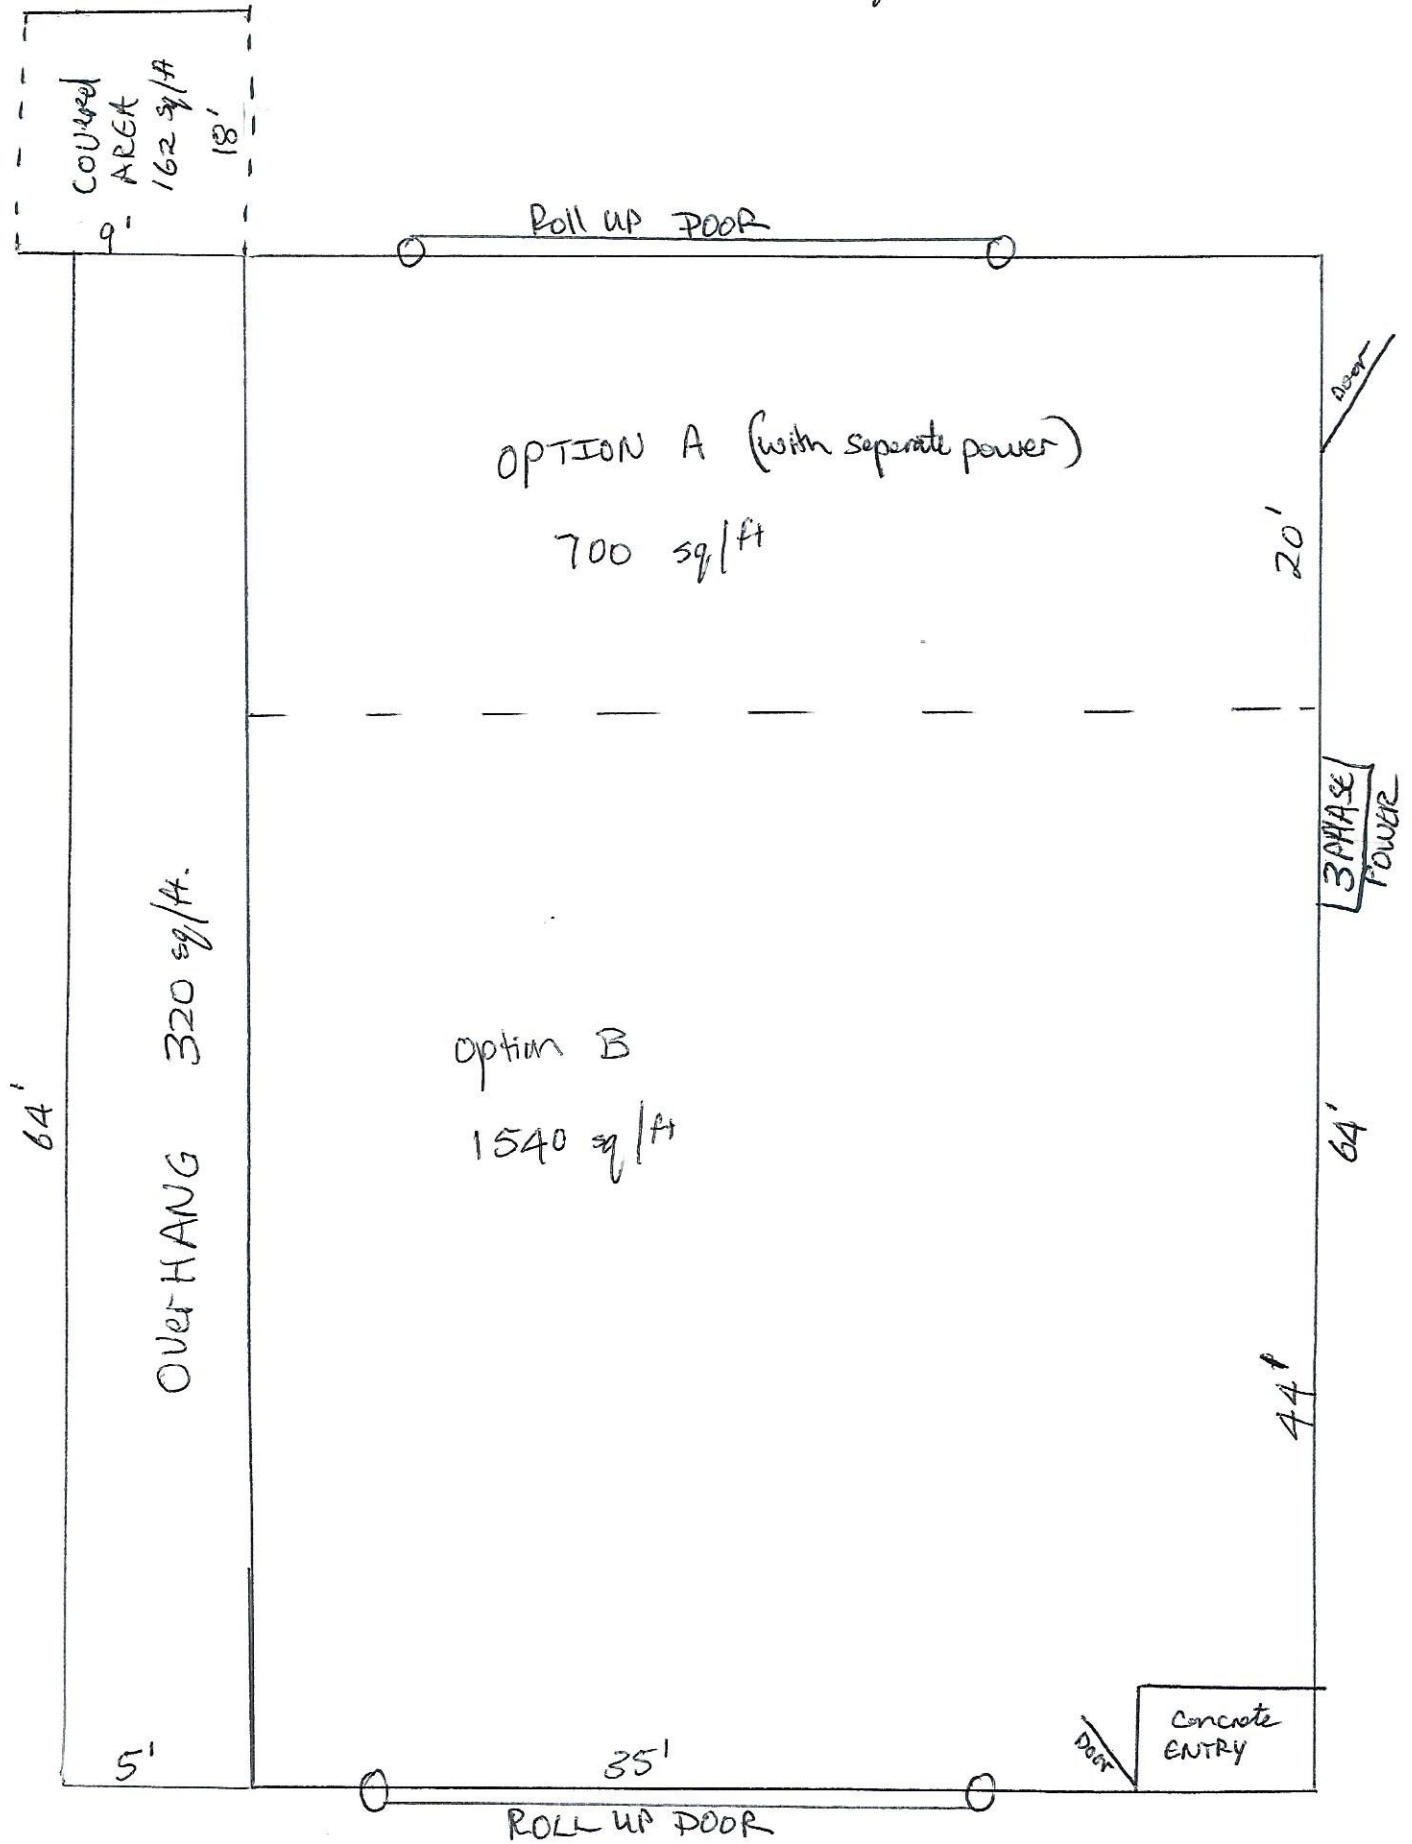

Lease Unit 1 : AKA METAL WAREHOUSE-14' Ceiling  
Combined Sq. ft : 2722

Lease Unit 2; AKA L-shaped METAL Building  
Combined Squarefeet: 820