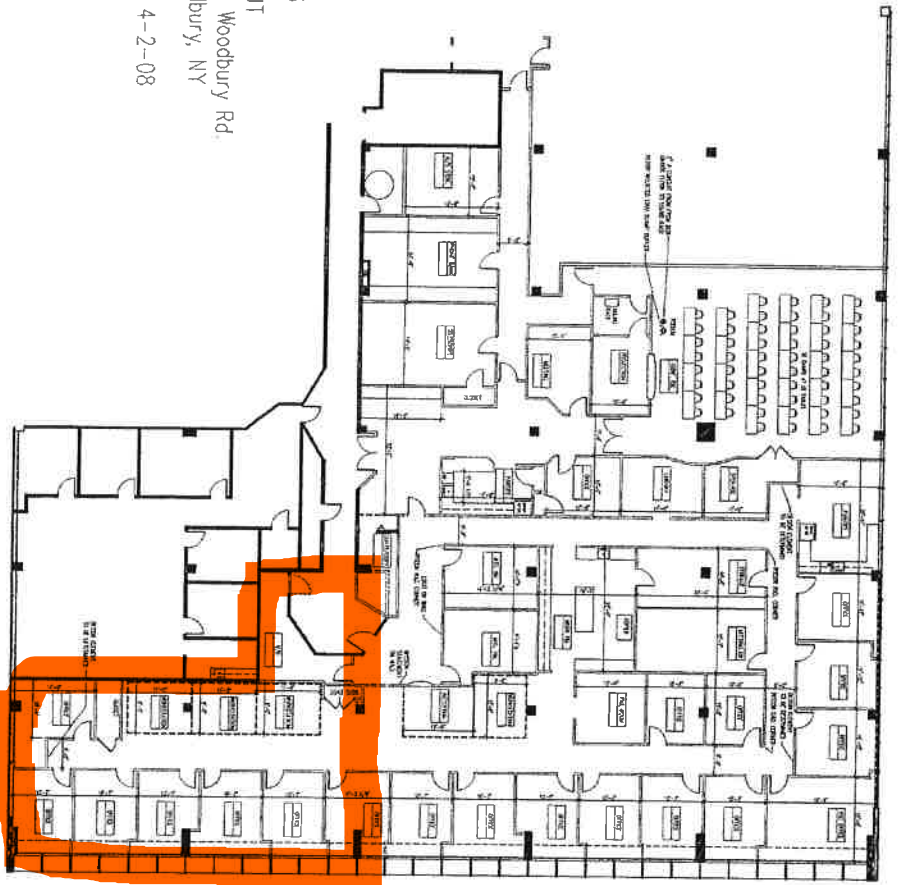

EXHIBIT "A"
DEMISED PREMISES

TF-6
NYSUT
1000 Woodbury Rd.
Woodbury, NY
Date 4-2-08

NOTE: This is a schematic plan and is intended to only show the proposed general layout of the Demised Premises. All measures, distances and dimensions are approximate and not to scale. The depictions hereon do not constitute a warranty or representation of any kind.