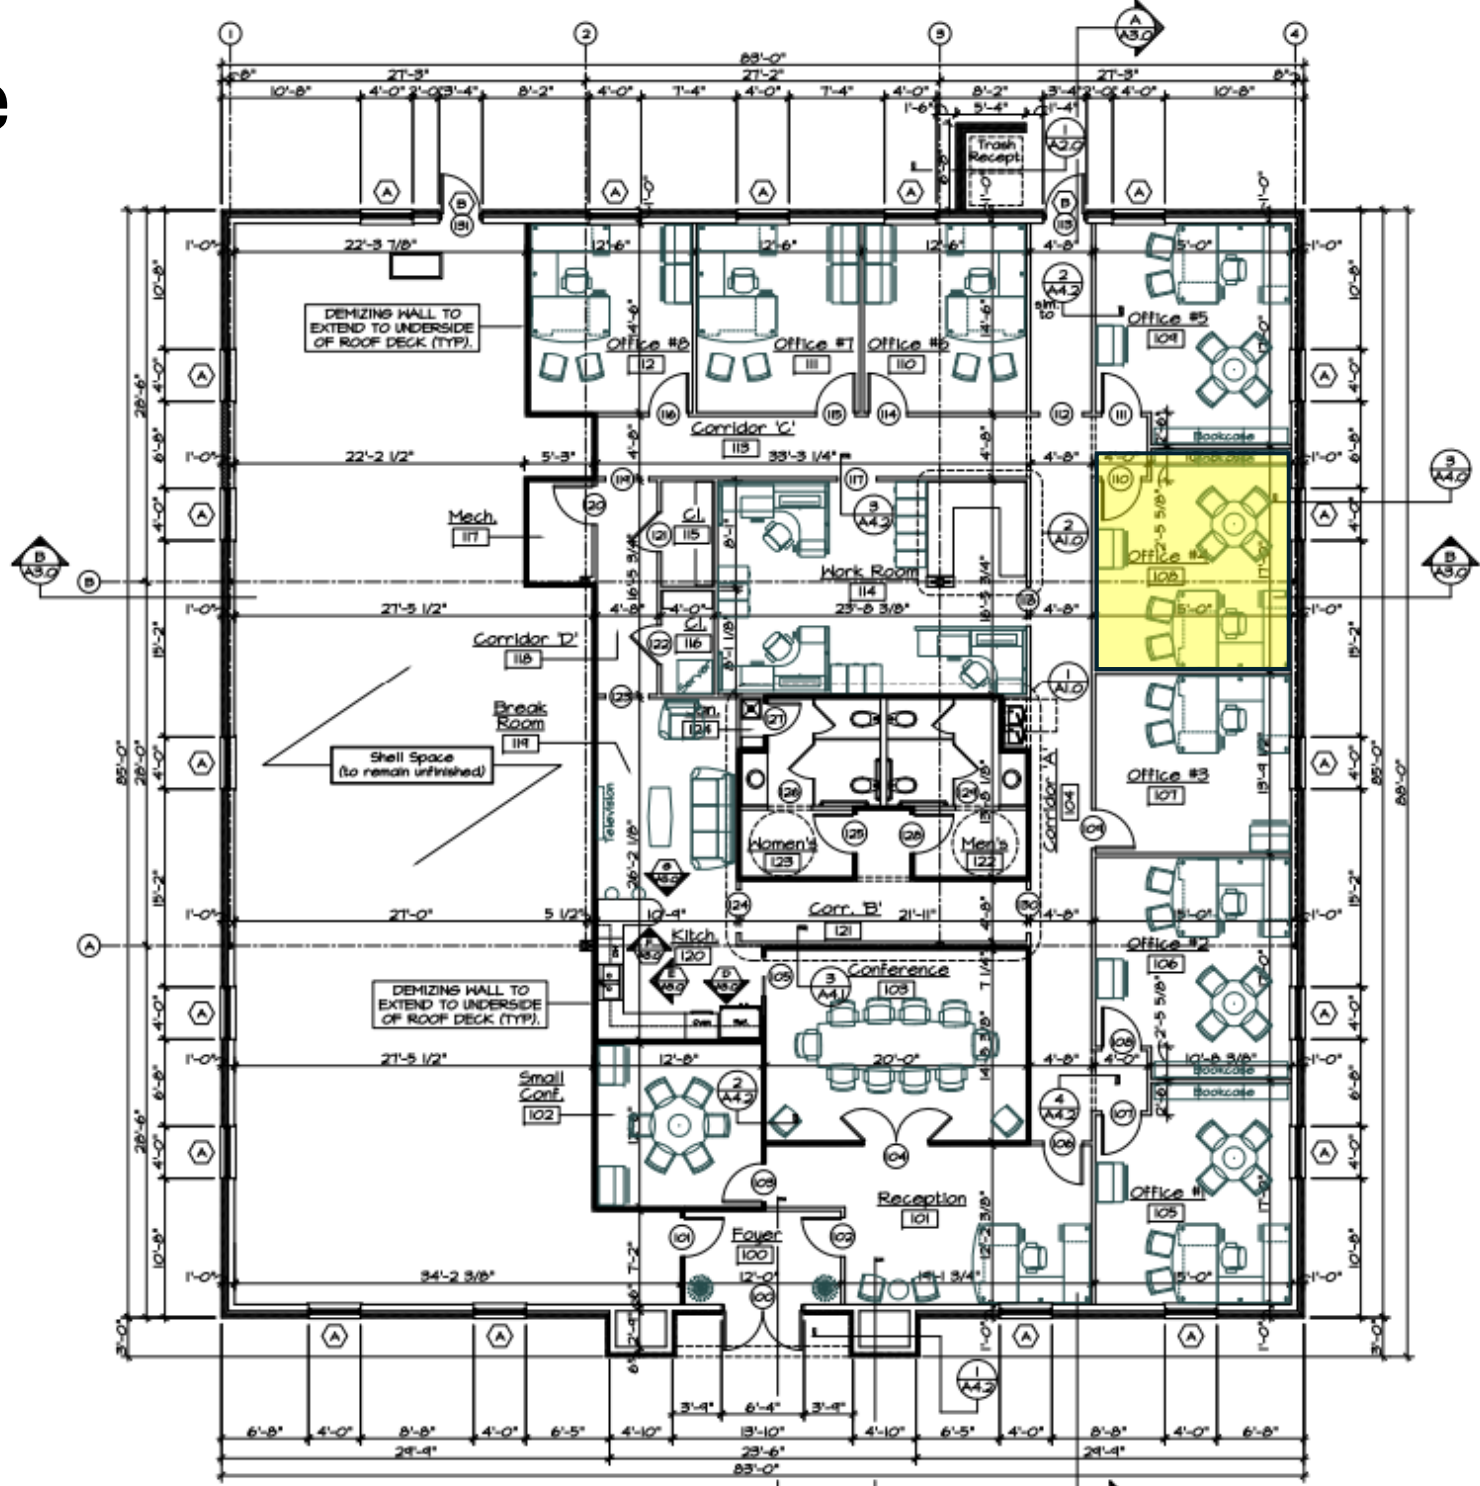

Office 5

Overall Floor Plan
Scale: 1/8" = 1'-0"