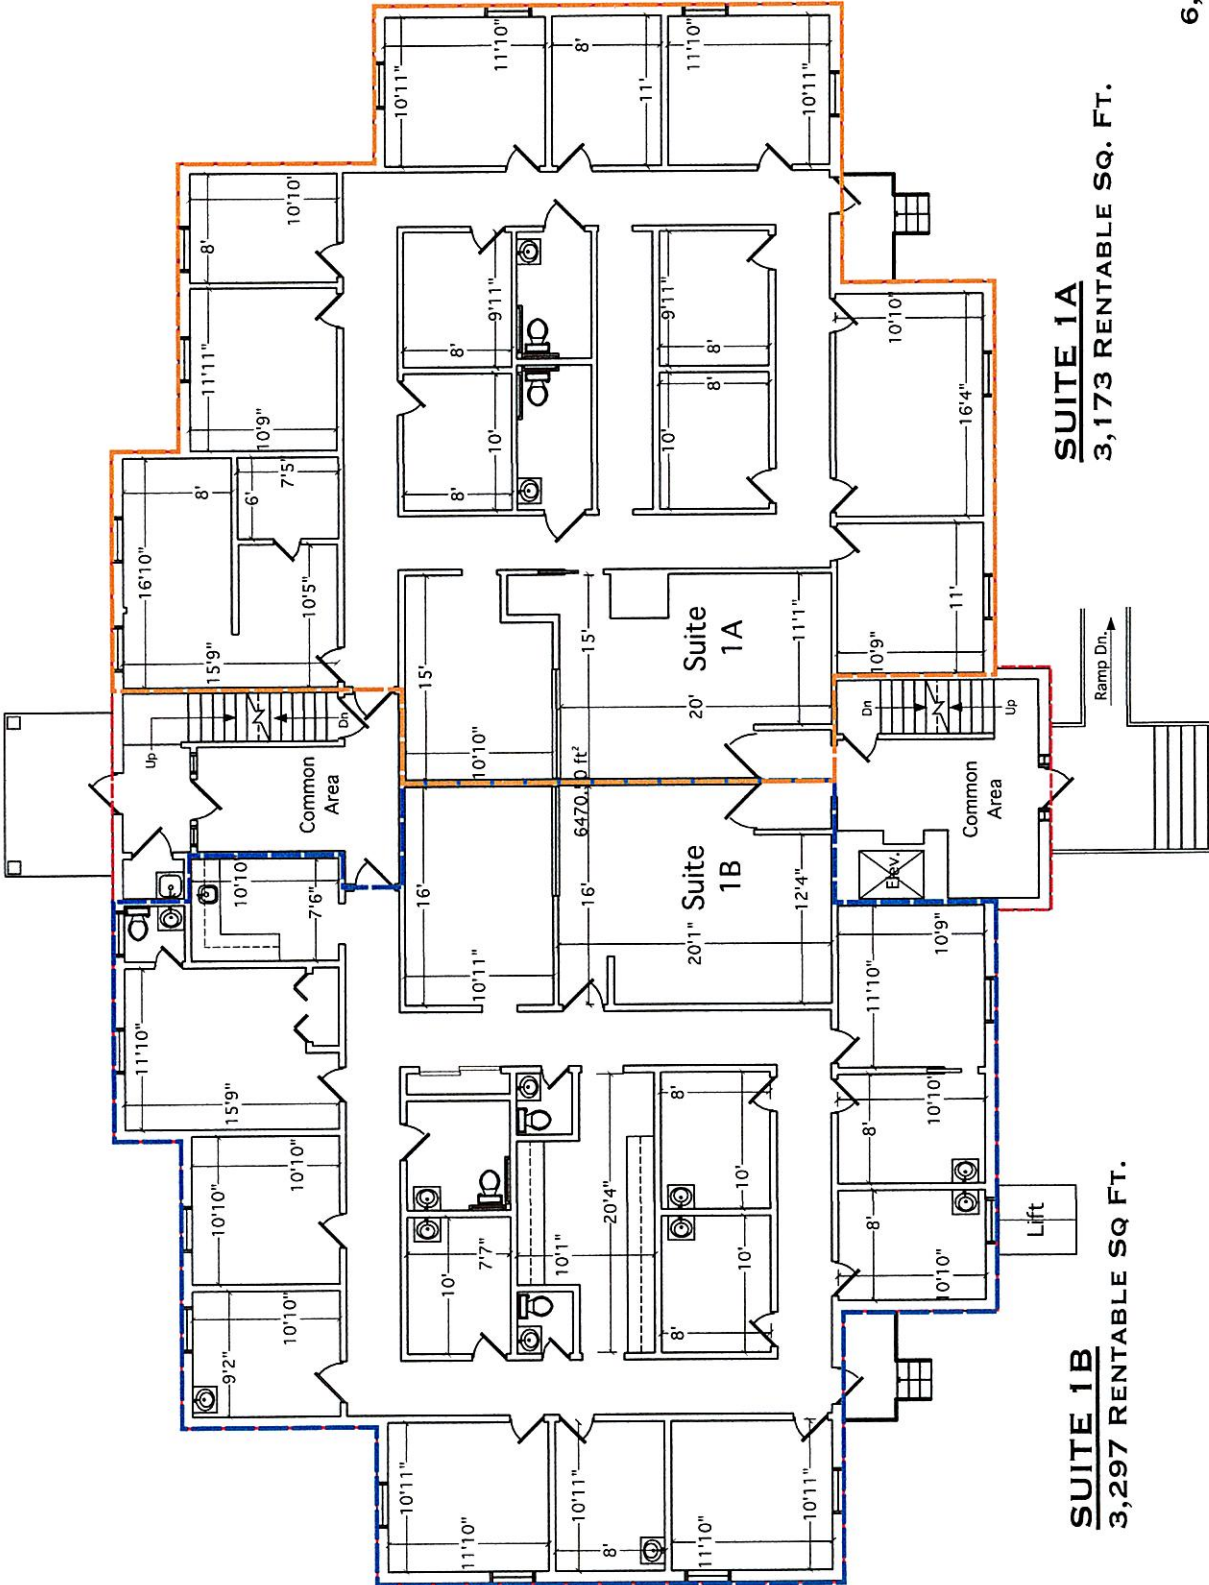

**215 OLD TAPPAN RD.
OLD TAPPAN, NJ**

SUITE 1A
3,173 RENTABLE SQ. FT.

SUITE 1B
3,297 RENTABLE SQ. FT.

FIRST FLOOR
6,470 GROSS SQ. FT.