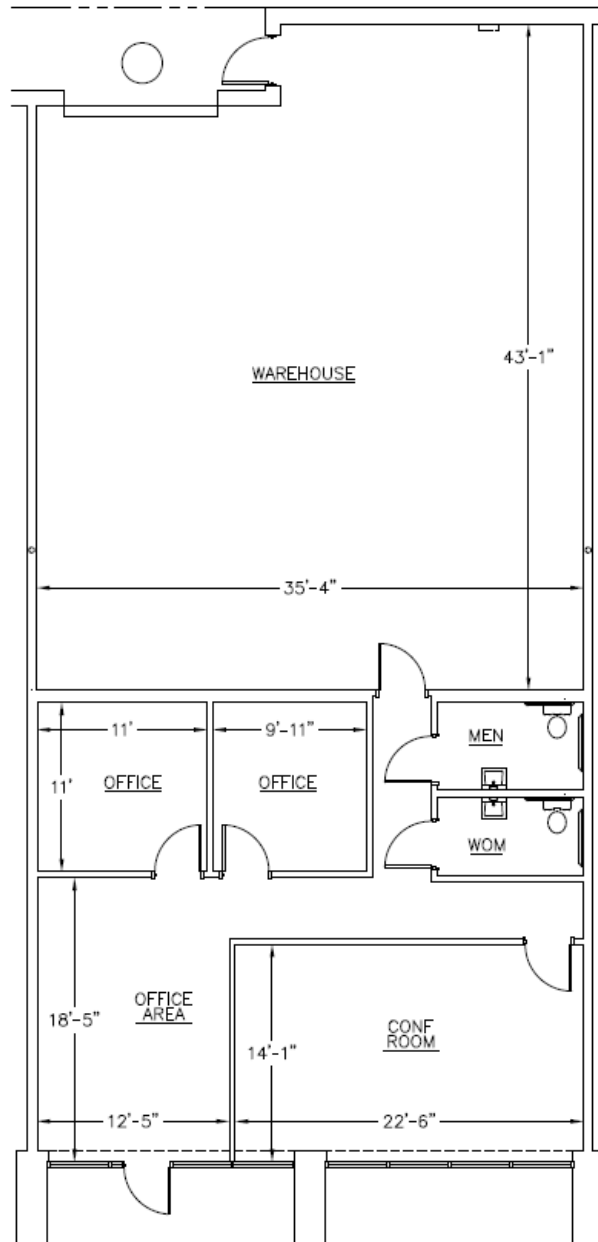

5905 Breckenridge Parkway, Tampa, FL

Suite D: 2,879 RSF

KEY PLAN

For more information:

Kelli Hatton
+1 813.454.1619
khatton@naiburnsscalo.com

Coy Lowrey
+1 813.215.8168
clowrey@naiburnsscalo.com

5201 W Kennedy Blvd, Suite 925
Tampa, FL
+1 813.815.8360