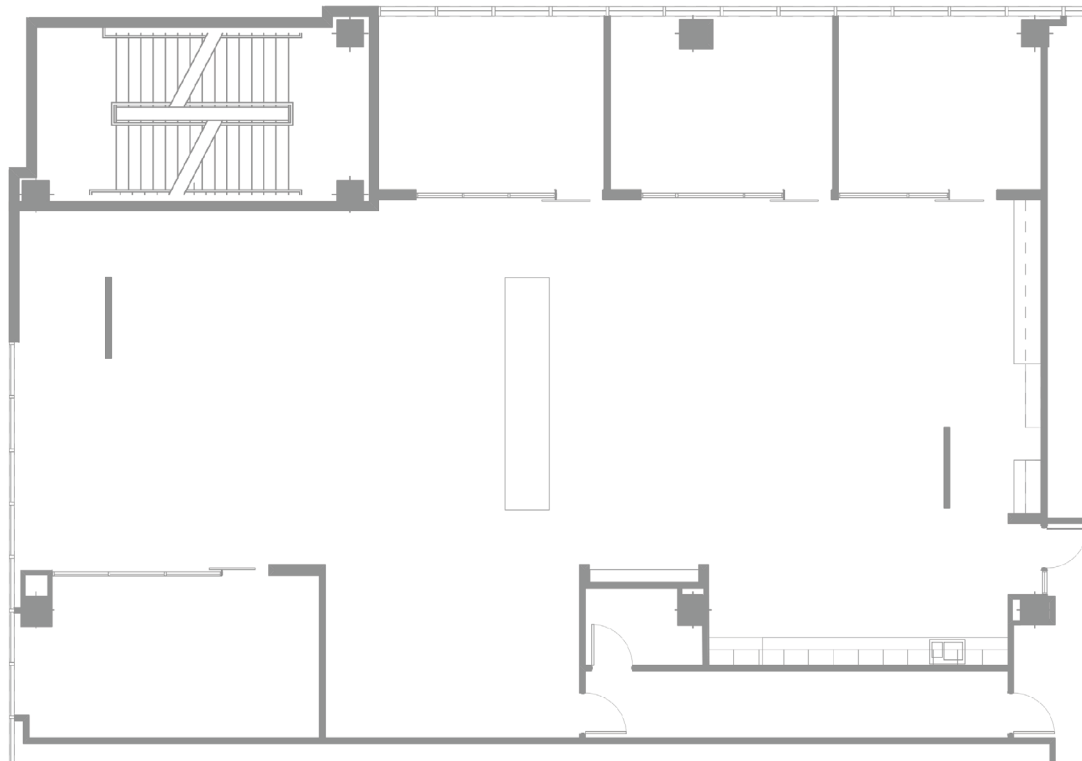

## SUITE 370 - 4,459 RSF

**TOUR THE SPACE**

**KEY PLAN**

**Greg Frankum**

404.842.6565

Greg.Frankum@transwestern.com

**Matt Spickard**

404.842.6566