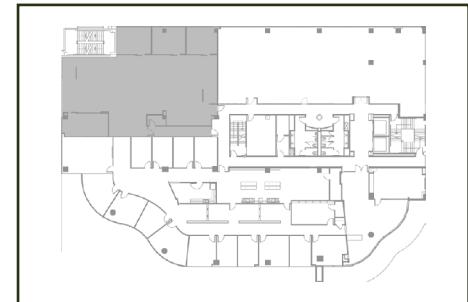

## SUITE 370 - 4,459 RSF

**TOUR THE SPACE**

**KEY PLAN**

**Greg Frankum**

404.842.6565

Greg.Frankum@transwestern.com

**Matt Spickard**

404.842.6566