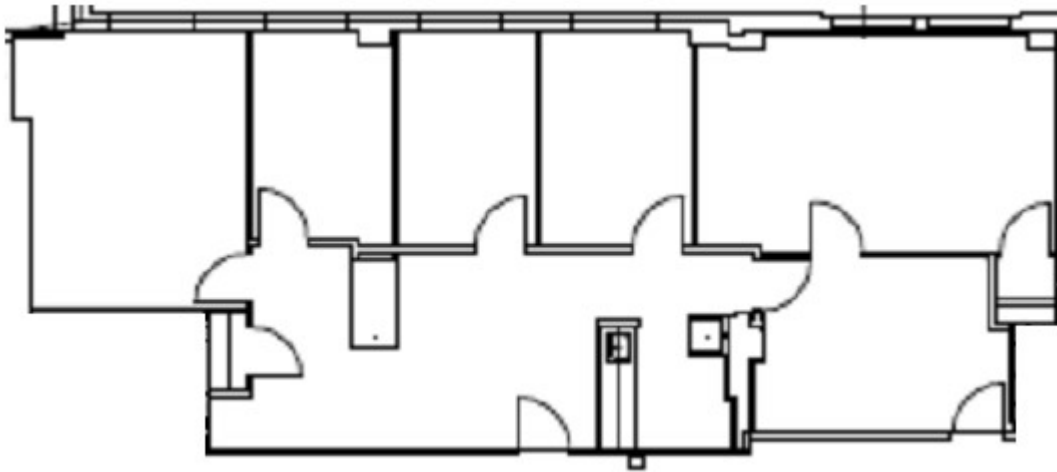

Esperson

Level 14 - Suite 1432 (1,716 RSF)

808 Travis, Houston, Texas 77002

cameron
MANAGEMENT

For leasing information:

Christine Gabriel 713.224.1663 x 284

Morris Chen 713.224.1663 x 256

leasing@cameronmanagement.com