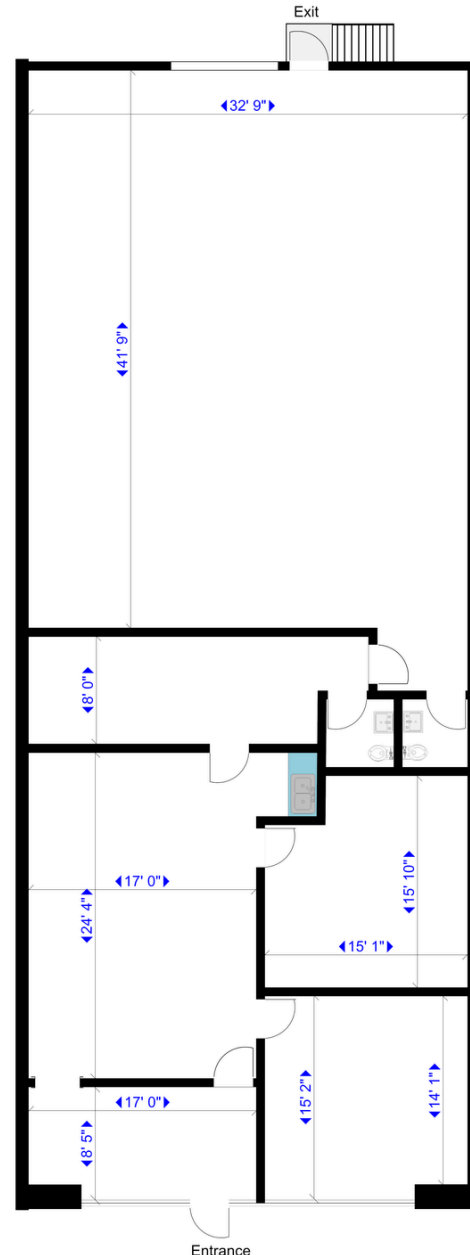

**Sample Layout.
Customizations can
be made**

Suite 501

OFFICE / FLEX / WAREHOUSE

2,986 SQFT

Schedule Your Tour TODAY!

www.jwmgmt.com

ARLINGTON BUSINESS PARK

at Westgate Plaza