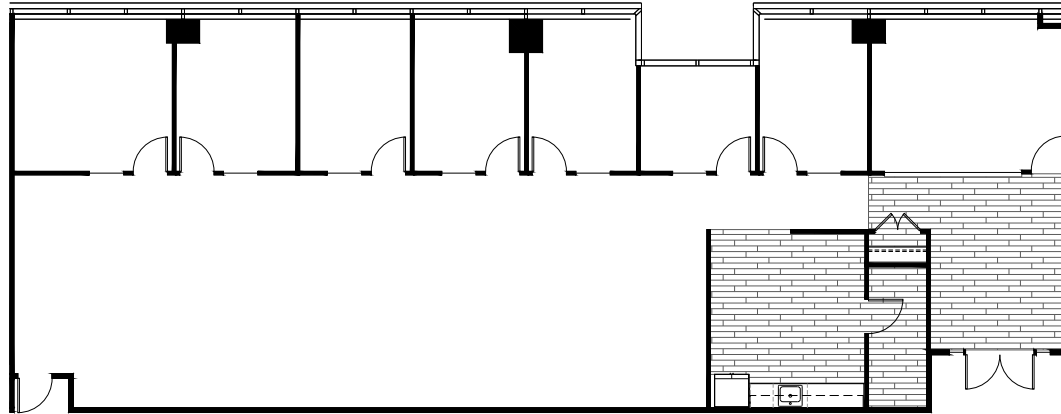

PLAZA TOWER

ONE

6400 Fiddlers Green Circle
Greenwood Village, CO 80111

Suite 430
4,071 RSF

ROBERT WHITTESEY
303 283 4581 | robert.whittelsey@colliers.com
ABBY PATTILLO
303 283 4579 | abby.pattillo@colliers.com