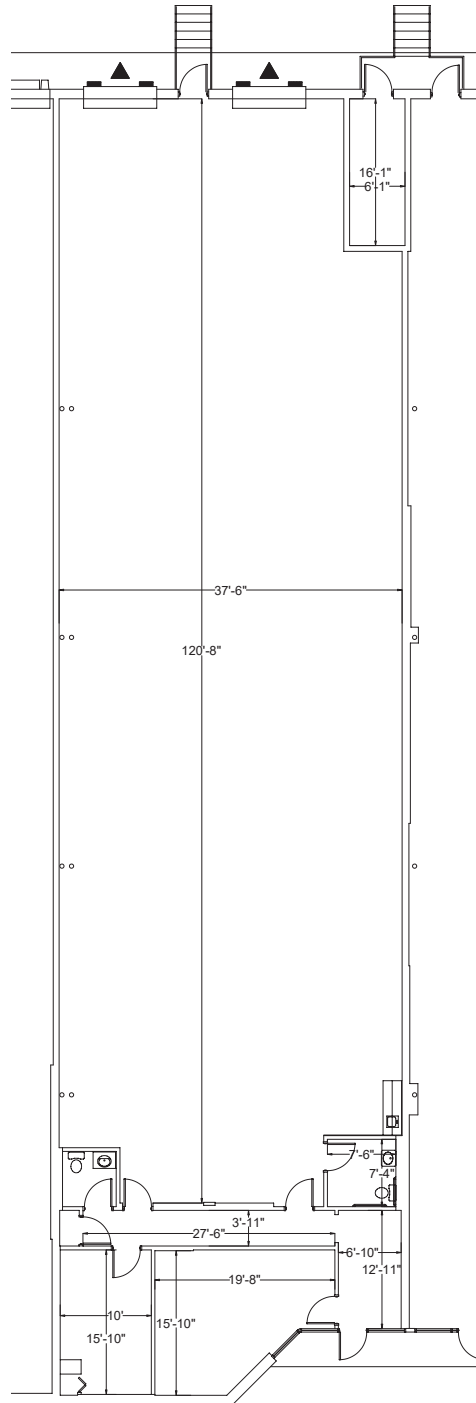

5910 Breckenridge Parkway, Tampa, FL

Suite D: 5,318 RSF

KEY PLAN

For more information:

Kelli Hatton
+1 813.454.1619
khatton@naiburnsscalo.com

Coy Lowrey
+1 813.215.8168
clowrey@naiburnsscalo.com

5201 W Kennedy Blvd, Suite 925
Tampa, FL
+1 813.815.8360
NAIBurnsScalo.com