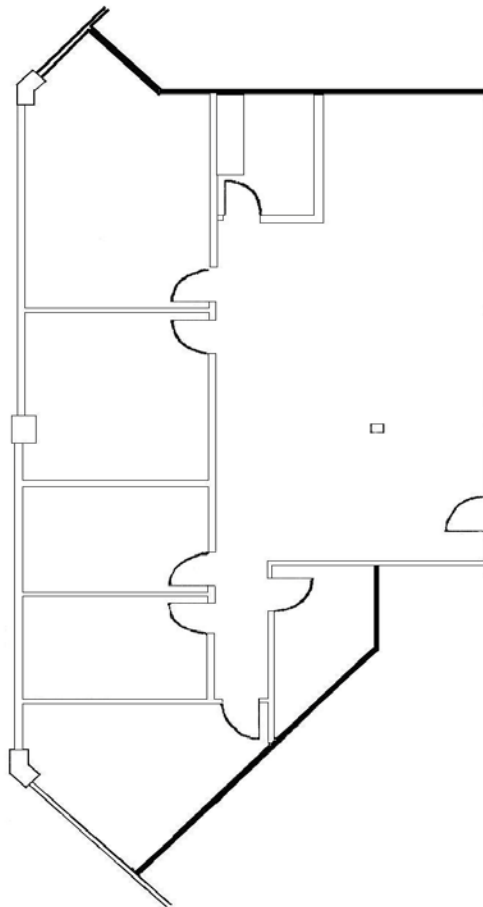

# 850 Central Parkway East, Suite 140

Park Centre Office Park

Plano, Texas

Approximately 2,556 RSF

Not Exact -  
Not to Scale

For Additional Information, Contact:

Bill Rudd

972.422.4515