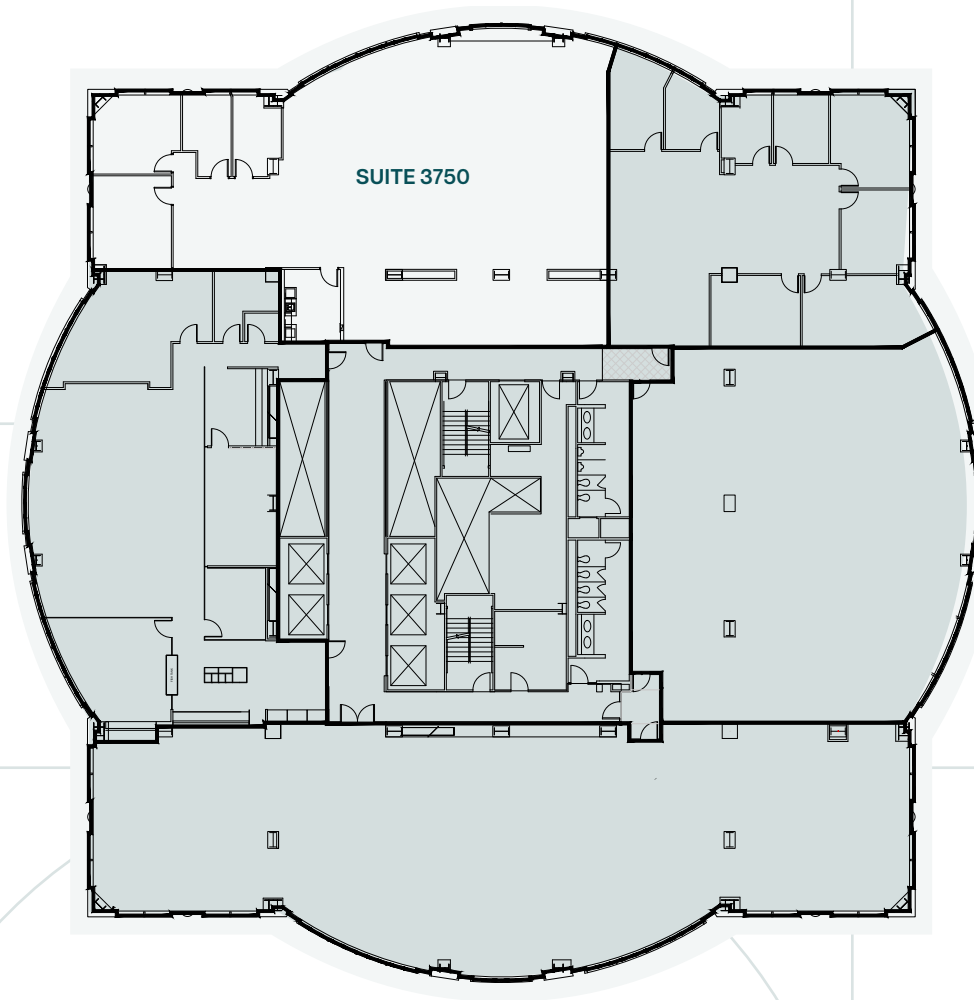

FLOOR 37

SUITE 3750

5,117 SF

TOWER
1201

BROKER CONTACT

Lloyd Low

+1 206 607 1796
lloyd.low@jll.com

Joe Gowan