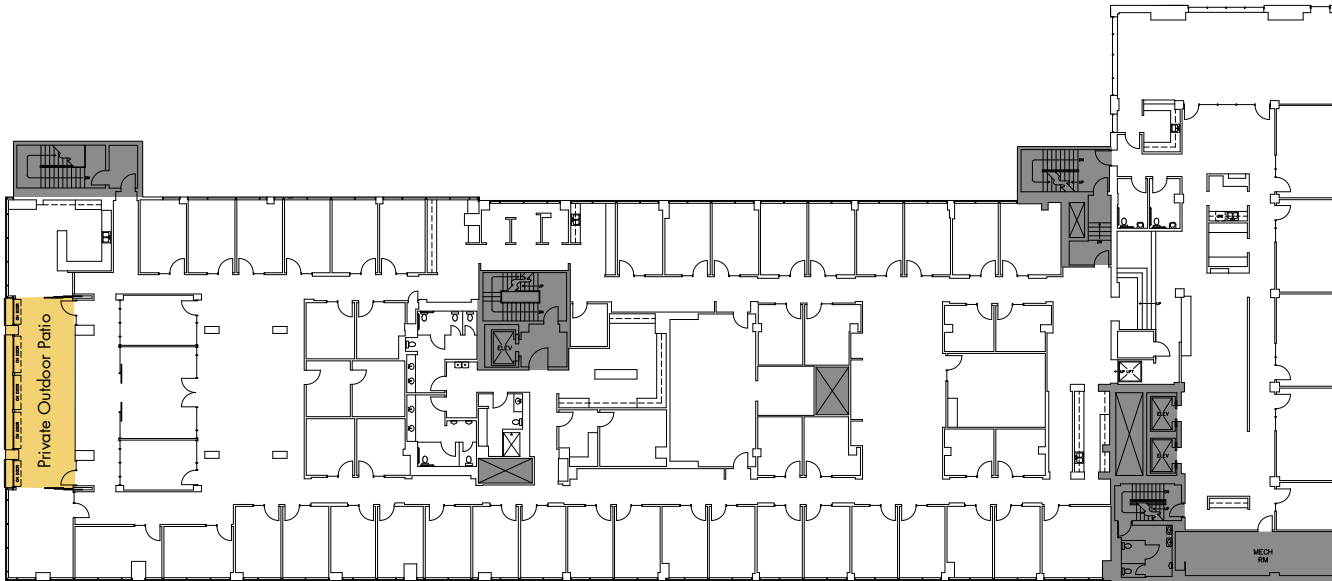

# SUITE 700 - 26,334 SF

## SUITE HIGHLIGHTS:

- Full floor
- Comprised of primarily private offices
- Breakroom
- Conference rooms
- Private outdoor patio with sliding glass door for indoor/outdoor connectivity

Scan or Click  
QR Code to  
Take a Virtual Tour