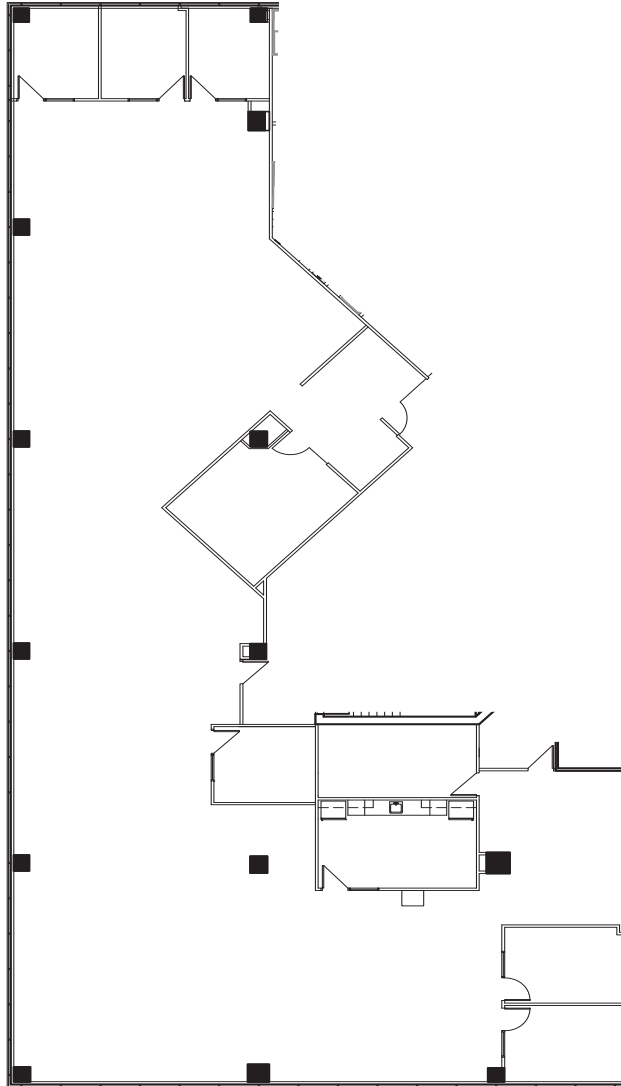

SKY HARBOR TOWERS

4605 E. ELWOOD STREET, PHOENIX AZ

SUITE 230 | ±8,732 SF

NEWMARK

The information contained herein has been obtained from sources deemed reliable but has not been verified and no guarantee, warranty or representation, either express or implied, is made with respect to such information. Terms of sale or lease and availability are subject to change or withdrawal without notice.