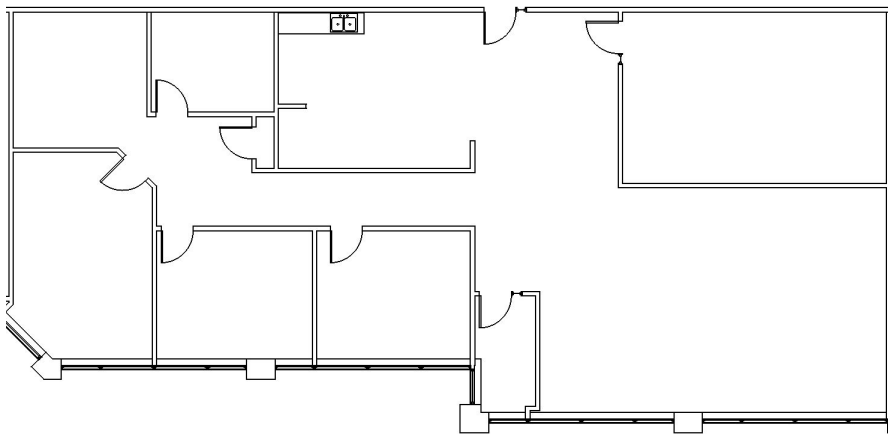

Suite 101 – 3,240 RSF

Premium Office Suite

Decimal Point

11492 Bluegrass Pkwy, Louisville, KY 40299

Suite Details

Size: 3,240 RSF

Offices: 5

Conference Rooms: 2