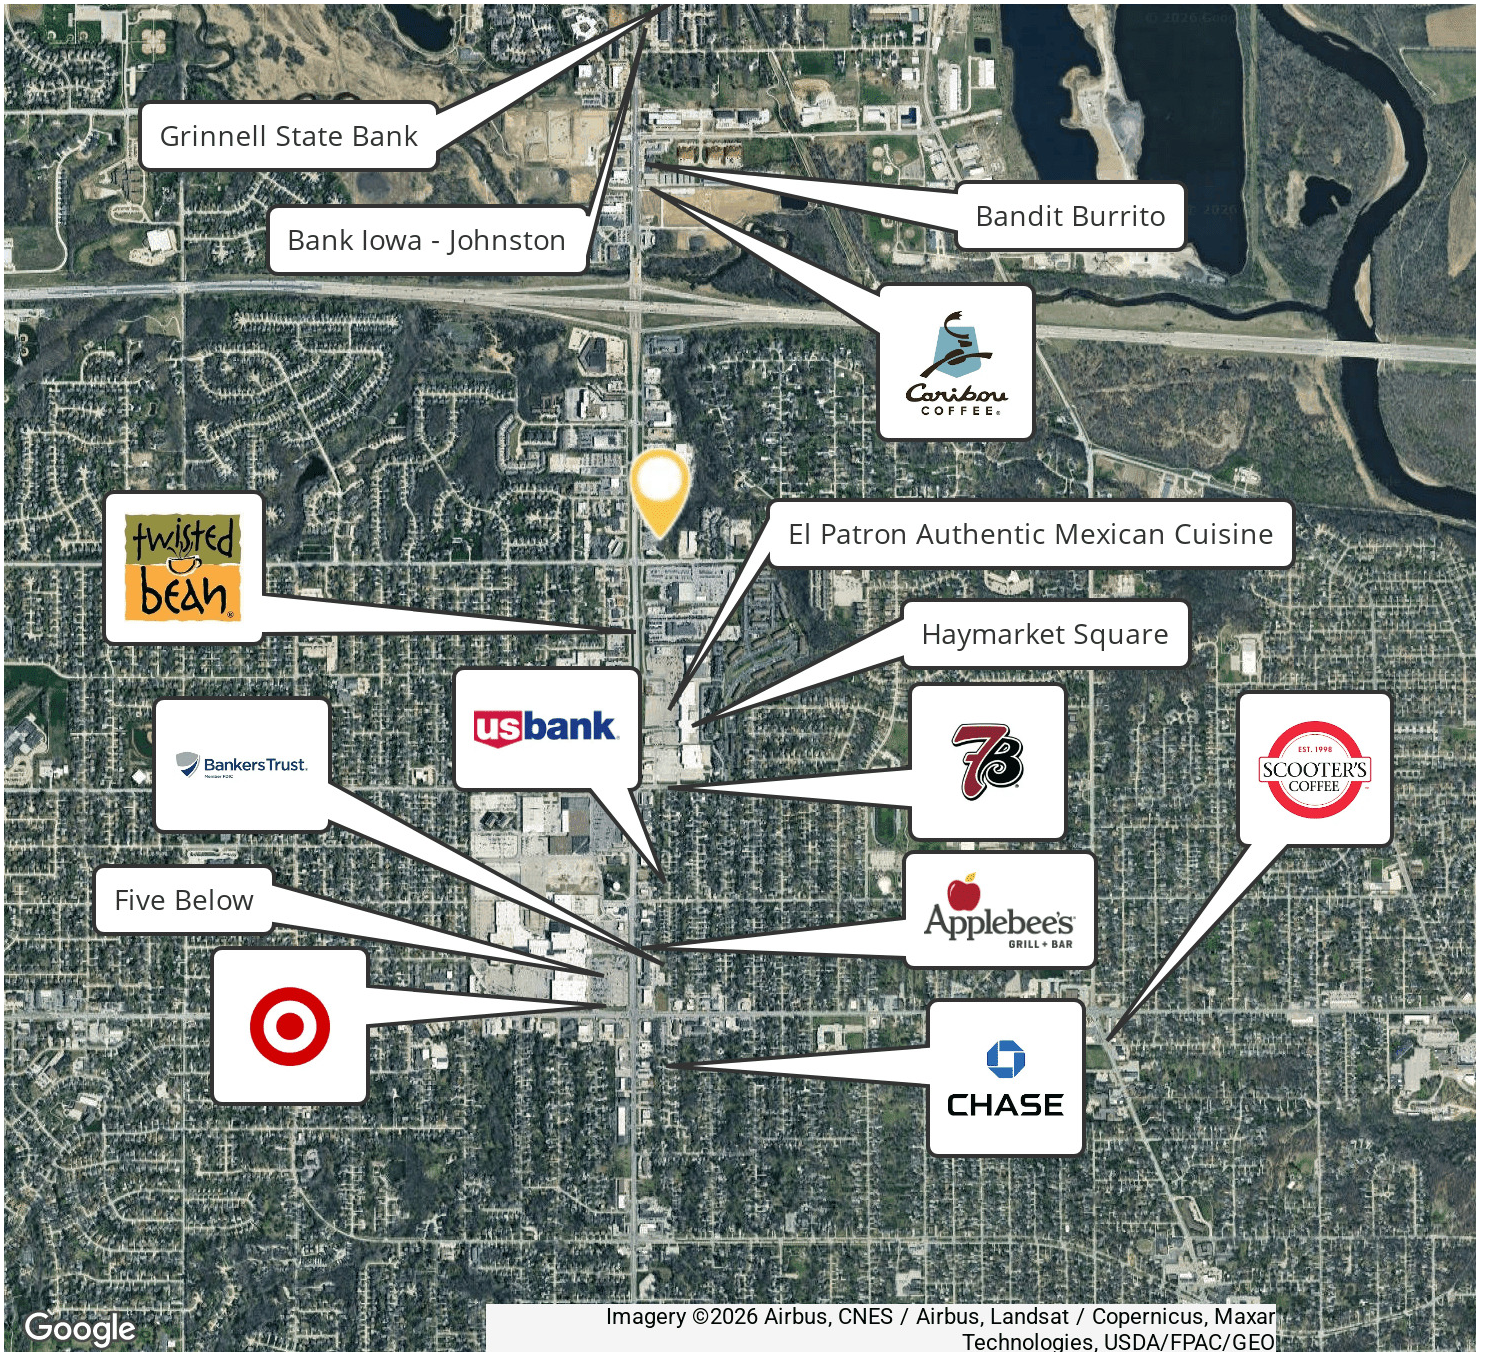

FOR LEASE

4725 MERLE HAY RD

4725 MERLE HAY RD DES MOINES, IA 50322

Ferguson

fergusoncres.com

NATHAN PETSCHKE

515.867.4964

nathan@fergusoncres.com