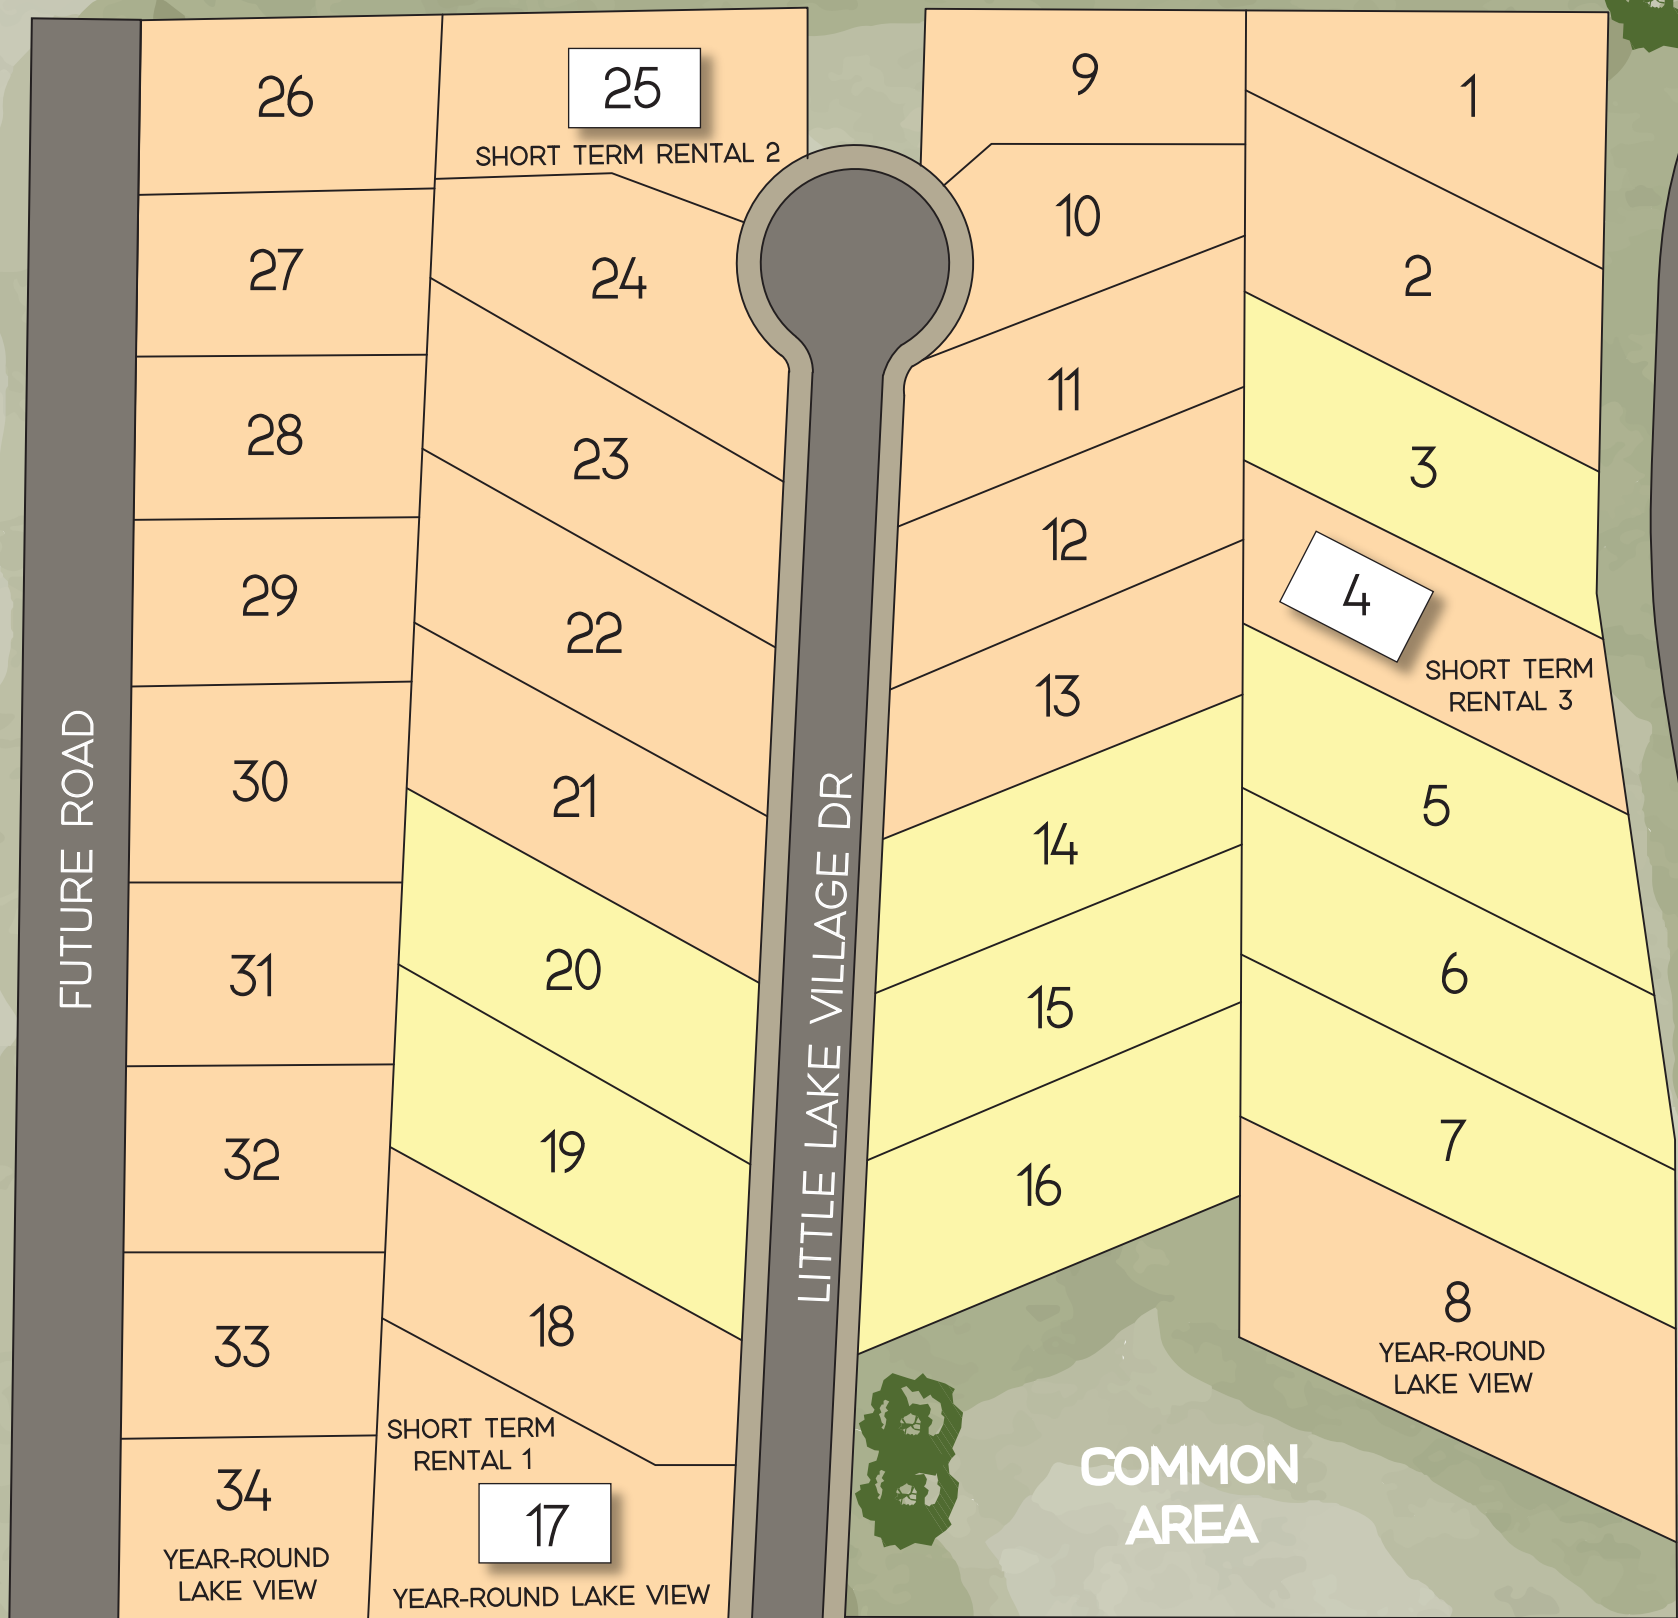

LITTLE LAKE VILLAGE

AVAILABLE LOT

SOLD LOT

1/3 mile to

E COMMERCE ST

LAKE BARKLEY, PUBLIC WALKING TRAIL & PUBLIC PARKING AREA

PARKING

LAKE BARKLEY