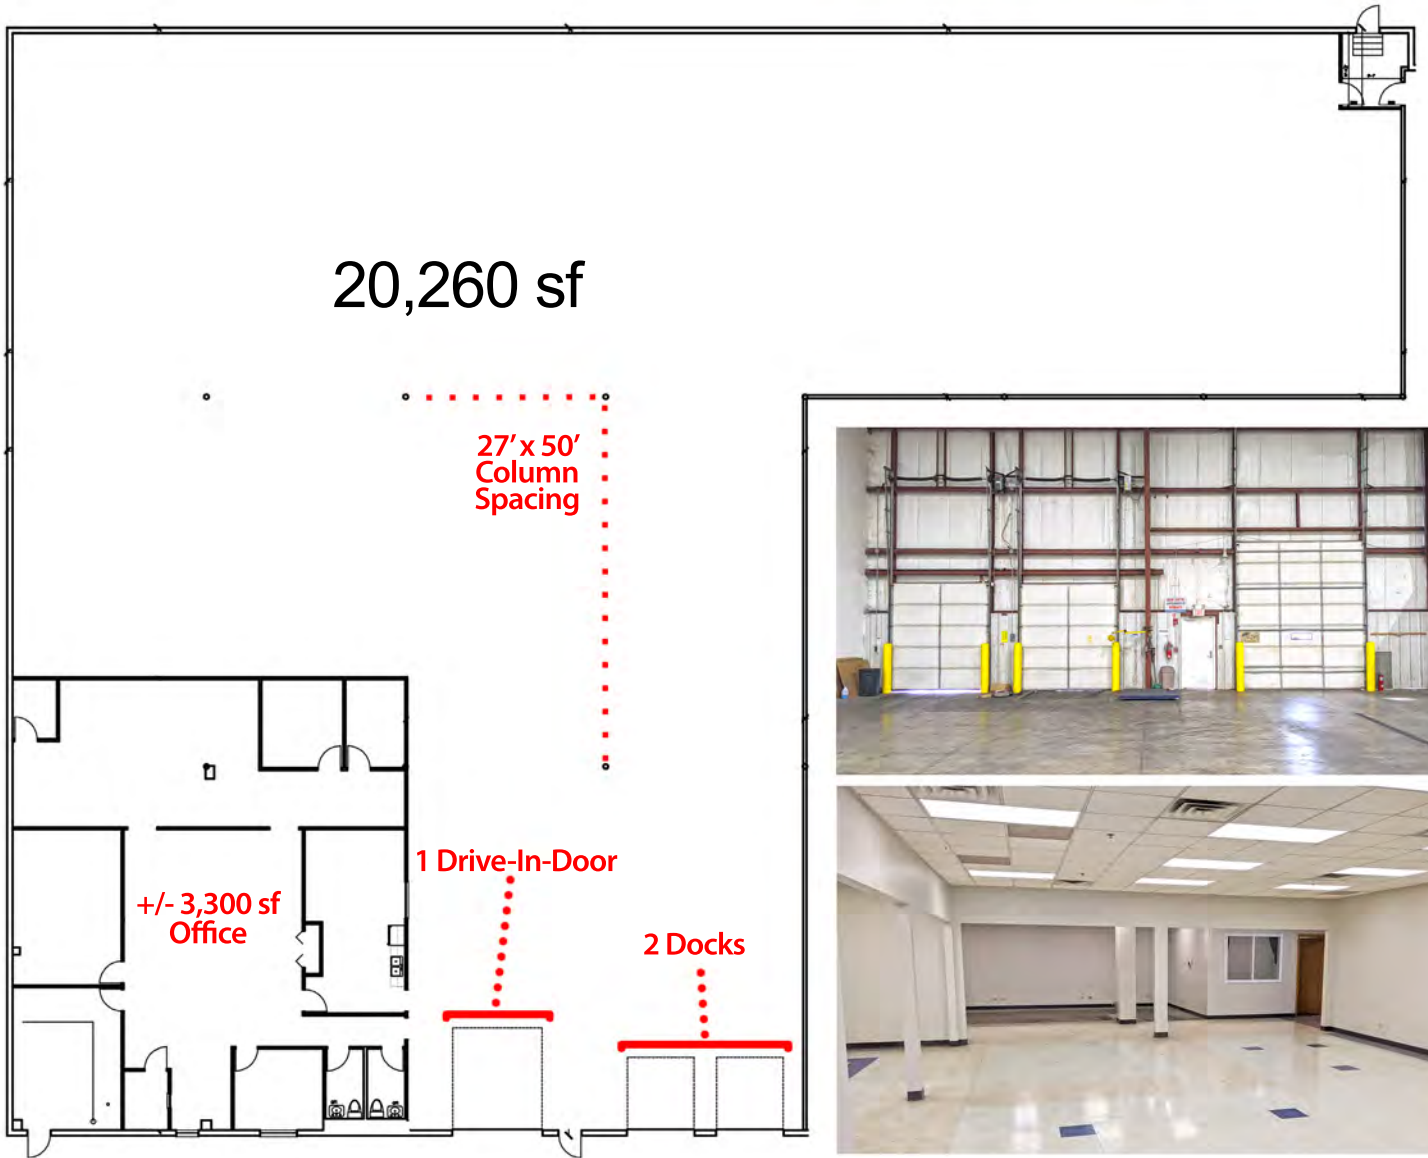

Building Size:	60,645 sf
Size Available:	20,260 sf
Office Size:	3,300 sf
Clear Height:	28'
Docks:	2
Drive-In-Doors:	1
Sprinklered:	Yes
Heat:	Gas Fired Units
Lighting:	LED

JONATHAN SHARP
(815)321-4612
jsharp@buildsharp.com