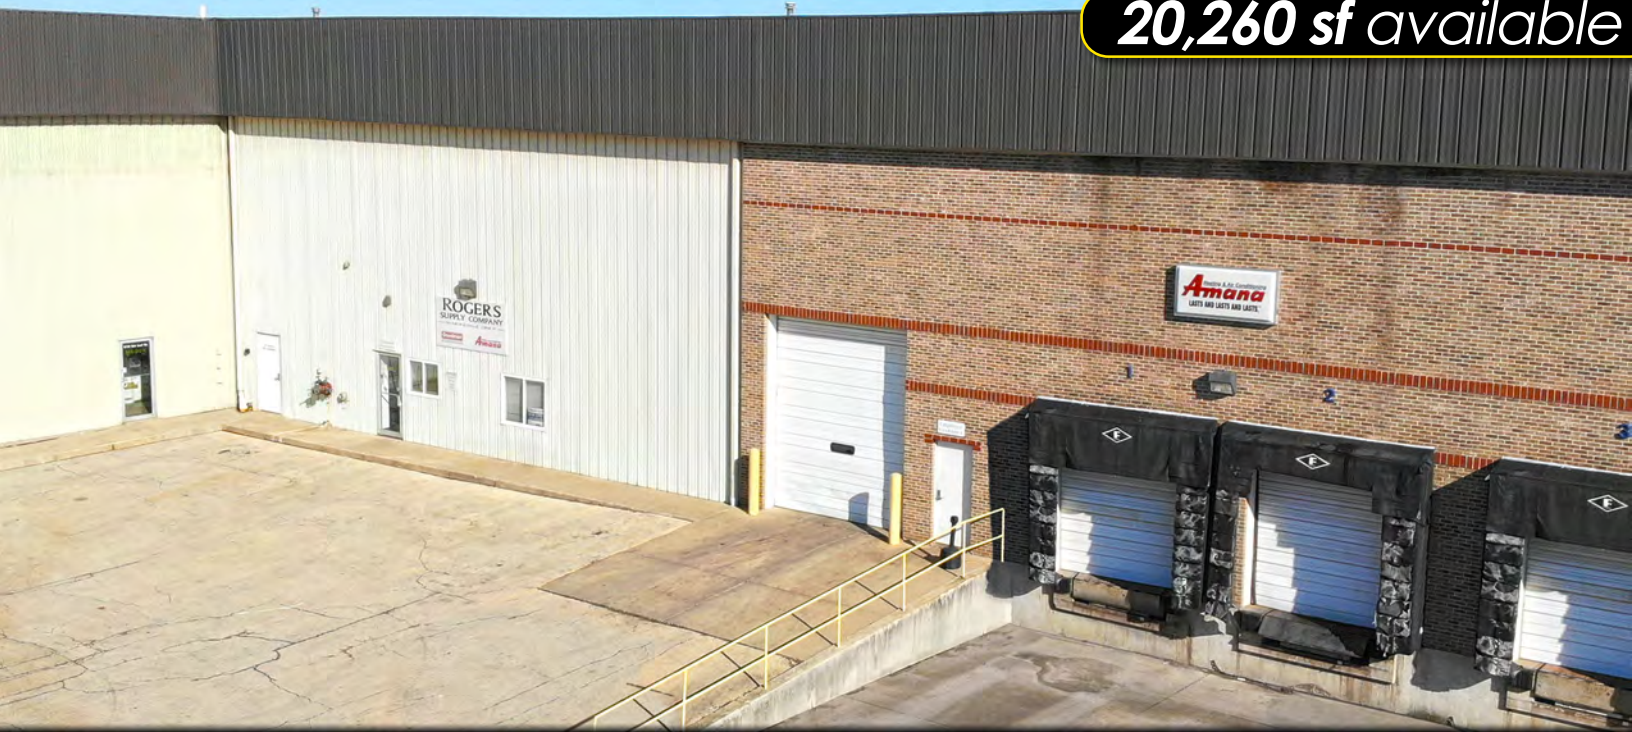

**PROPERTY
FOR LEASE**

**500 Oak Leaf Ct, Unit A
JOLIET, IL**

20,260 sf available

JONATHAN SHARP
(815)321-4612
jsharp@buildsharp.com

**SPRING
REALTY**

PROPERTY FOR LEASE

500 Oak Leaf Ct, Unit A JOLIET, IL

SPECIFICATIONS

Building Size:	60,645 sf
Size Available:	20,260 sf
Office Size:	3,300 sf
Clear Height:	28'
Docks:	2
Drive-In-Doors:	1
Sprinklered:	Yes
Heat:	Gas Fired Units
Lighting:	LED

JONATHAN SHARP
(815)321-4612
jsharp@buildsharp.com