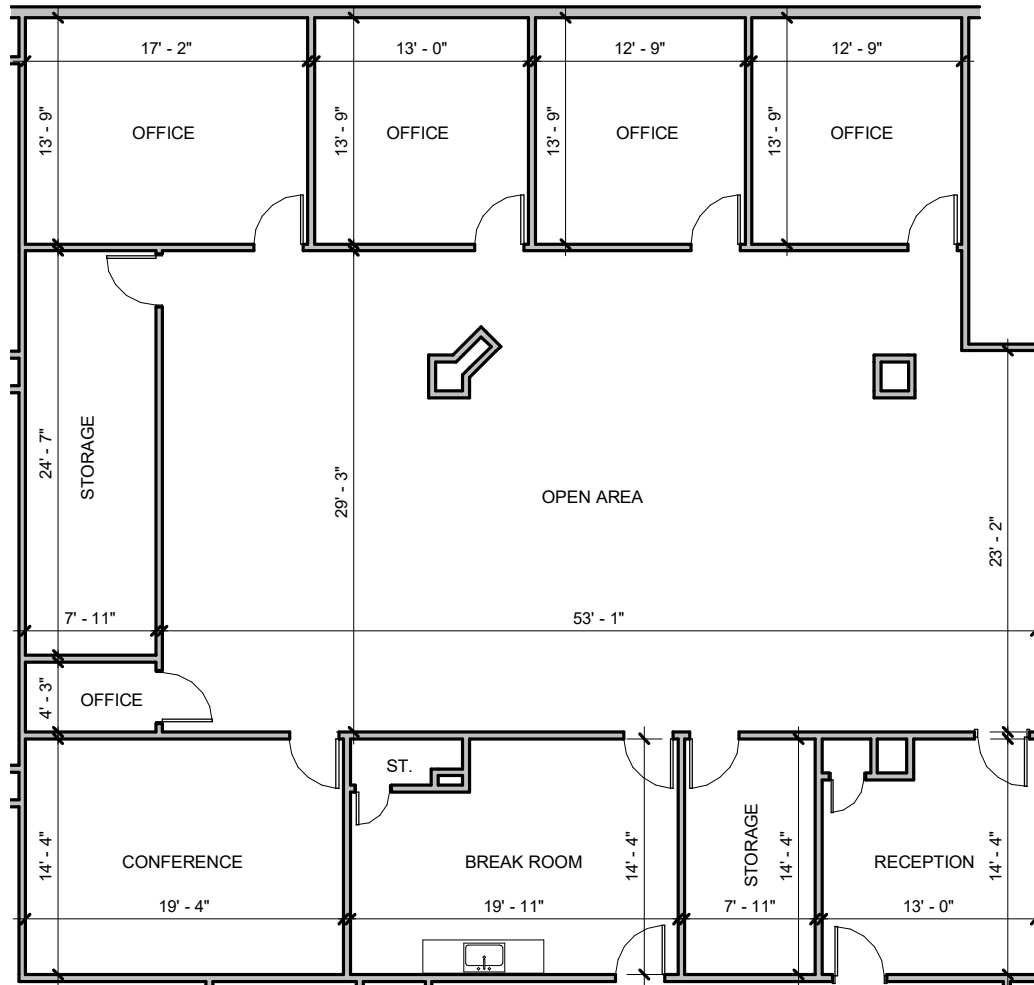

LBJ CENTER

9441 LBJ Freeway - Dallas, TX

KEY PLAN

SUITE 360
4,272 RSF

FOR LEASING INFORMATION:

info@hamiltoncommercialtx.com

214-702-8499

All dimensions and square footages are approximate.

Scale: N.T.S.